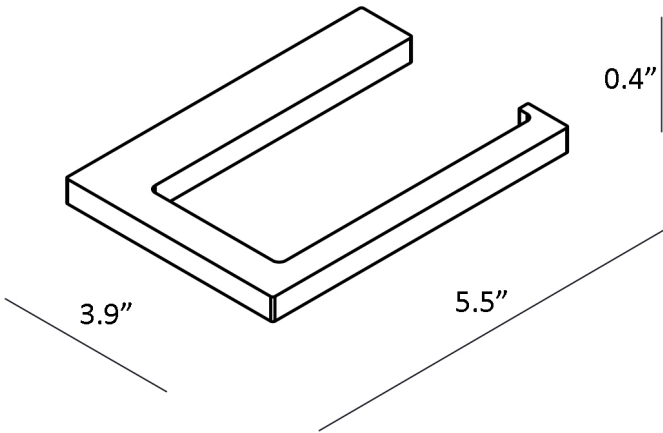

Collection Luna	Model Luna WSBC 38090A	Dimensions Metric <i>1 inch = 2.54 cm</i> <i>1 inch = 25.4 mm</i>	 1051 Lea Drive - Collegeville, PA 19426 Tel. 215 513 9400 - Fax 610 831 0215 www.ws bathcollections.com - info@ws bathcollections.com
-----------------------------	------------------------------------	--	---

* WS Bath Collections reserves the right to revise dimensions or information on this sheet without notice

Collection |
Luna

Model |
Luna WSBC 38090A

Dimensions Metric
1 inch = 2.54 cm
1 inch = 25.4 mm

1051 Lea Drive - Collegeville, PA 19426
Tel. 215 513 9400 - Fax 610 831 0215
www.ws bathcollections.com - info@ws bathcollections.com

Luna WSBC

* WS Bath Collections reserves the right to revise dimensions or information on this sheet without notice

Collection |
Luna

Model |
Luna WSBC 38090A

Dimensions Metric
1 inch = 2.54 cm
1 inch = 25.4 mm