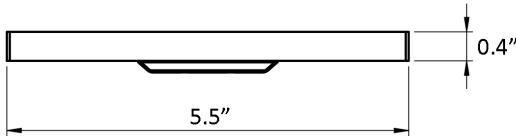

Collection Luna	Model Luna WSBC 38090A	Dimensions Metric <i>1 inch = 2.54 cm</i> <i>1 inch = 25.4 mm</i>	 1051 Lea Drive - Collegeville, PA 19426 Tel. 215 513 9400 - Fax 610 831 0215 www.ws bathcollections.com - info@ws bathcollections.com
-----------------------------	------------------------------------	--	---

* WS Bath Collections reserves the right to revise dimensions or information on this sheet without notice

Collection |
Luna

Model |
Luna WSBC 38090A

Dimensions Metric
1 inch = 2.54 cm
1 inch = 25.4 mm

1051 Lea Drive - Collegeville, PA 19426
Tel. 215 513 9400 - Fax 610 831 0215
www.ws bathcollections.com - info@ws bathcollections.com

Luna WSBC

* WS Bath Collections reserves the right to revise dimensions or information on this sheet without notice

Collection |
Luna

Model |
Luna WSBC 38090A

Dimensions Metric
1 inch = 2.54 cm
1 inch = 25.4 mm