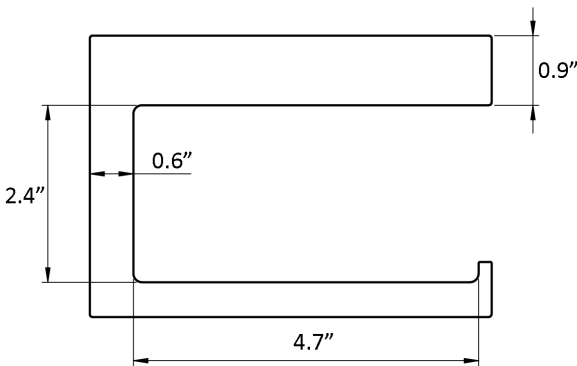

Collection Luna	Model Luna WSBC 38090A	Dimensions Metric <i>1 inch = 2.54 cm</i> <i>1 inch = 25.4 mm</i>	 1051 Lea Drive - Collegeville, PA 19426 Tel. 215 513 9400 - Fax 610 831 0215 www.ws bathcollections.com - info@ws bathcollections.com
-----------------------------	------------------------------------	--	---

* WS Bath Collections reserves the right to revise dimensions or information on this sheet without notice

Collection |
Luna

Model |
Luna WSBC 38090A

Dimensions Metric
1 inch = 2.54 cm
1 inch = 25.4 mm

1051 Lea Drive - Collegeville, PA 19426
Tel. 215 513 9400 - Fax 610 831 0215
www.ws bathcollections.com - info@ws bathcollections.com

Luna WSBC

* WS Bath Collections reserves the right to revise dimensions or information on this sheet without notice

Collection |
Luna

Model |
Luna WSBC 38090A

Dimensions Metric
1 inch = 2.54 cm
1 inch = 25.4 mm

<p>Collection Luna</p>	<p>Model Luna WSBC 38090A</p>	<p>Dimensions Metric <i>1 inch = 2.54 cm</i> <i>1 inch = 25.4 mm</i></p>	<p> 1051 Lea Drive - Collegeville, PA 19426 Tel. 215 513 9400 - Fax 610 831 0215 www.ws bathcollections.com - info@ws bathcollections.com</p>
-------------------------------------	--	--	---