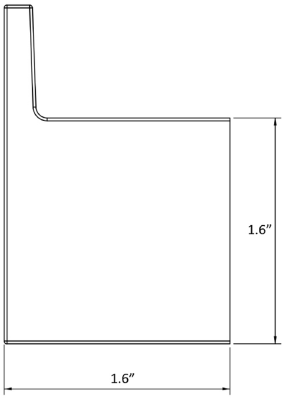

Collection Luna	Model Luna WSBC 38090A	Dimensions Metric <i>1 inch = 2.54 cm</i> <i>1 inch = 25.4 mm</i>	 1051 Lea Drive - Collegeville, PA 19426 Tel. 215 513 9400 - Fax 610 831 0215 www.ws bathcollections.com - info@ws bathcollections.com
-----------------------------	------------------------------------	--	---

* WS Bath Collections reserves the right to revise dimensions or information on this sheet without notice

Collection |
Luna

Model |
Luna WSBC 38090A

Dimensions Metric
1 inch = 2.54 cm
1 inch = 25.4 mm

1051 Lea Drive - Collegeville, PA 19426
Tel. 215 513 9400 - Fax 610 831 0215
www.ws bathcollections.com - info@ws bathcollections.com

Luna WSBC

* WS Bath Collections reserves the right to revise dimensions or information on this sheet without notice

Collection |
Luna

Model |
Luna WSBC 38090A

Dimensions Metric
1 inch = 2.54 cm
1 inch = 25.4 mm

<p>Collection Luna</p>	<p>Model Luna WSBC 38090A</p>	<p>Dimensions Metric <i>1 inch = 2.54 cm</i> <i>1 inch = 25.4 mm</i></p>	<p> 1051 Lea Drive - Collegeville, PA 19426 Tel. 215 513 9400 - Fax 610 831 0215 www.ws bathcollections.com - info@ws bathcollections.com</p>
-------------------------------------	--	--	---