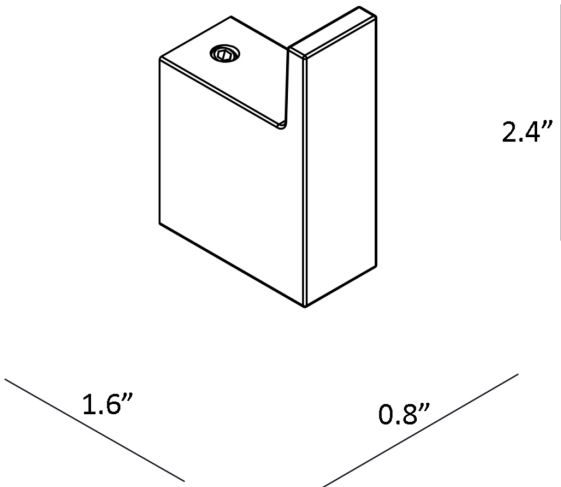

Product Specs Sheets

Cover Page

Luna WSBC 38090A

Features

- Accessories Set
- Includes Single Hook, Towel Bar (17.7"), and Toilet Paper Holder
- Polished Chrome Finish
- Solid Brass Base
- Premium Metal Construction for Durability and Reliability
- Installation Hardware Included

Collection Luna	Model Luna WSBC 38090A	Dimensions Metric <i>1 inch = 2.54 cm</i> <i>1 inch = 25.4 mm</i>	 1051 Lea Drive - Collegeville, PA 19426 Tel. 215 513 9400 - Fax 610 831 0215 www.ws bathcollections.com - info@ws bathcollections.com
-----------------------------	------------------------------------	--	---

* WS Bath Collections reserves the right to revise dimensions or information on this sheet without notice

Collection |
Luna

Model |
Luna WSBC 38090A

Dimensions Metric
1 inch = 2.54 cm
1 inch = 25.4 mm

1051 Lea Drive - Collegeville, PA 19426
Tel. 215 513 9400 - Fax 610 831 0215
www.ws bathcollections.com - info@ws bathcollections.com

Luna WSBC

* WS Bath Collections reserves the right to revise dimensions or information on this sheet without notice

Collection |
Luna

Model |
Luna WSBC 38090A

Dimensions Metric
1 inch = 2.54 cm
1 inch = 25.4 mm