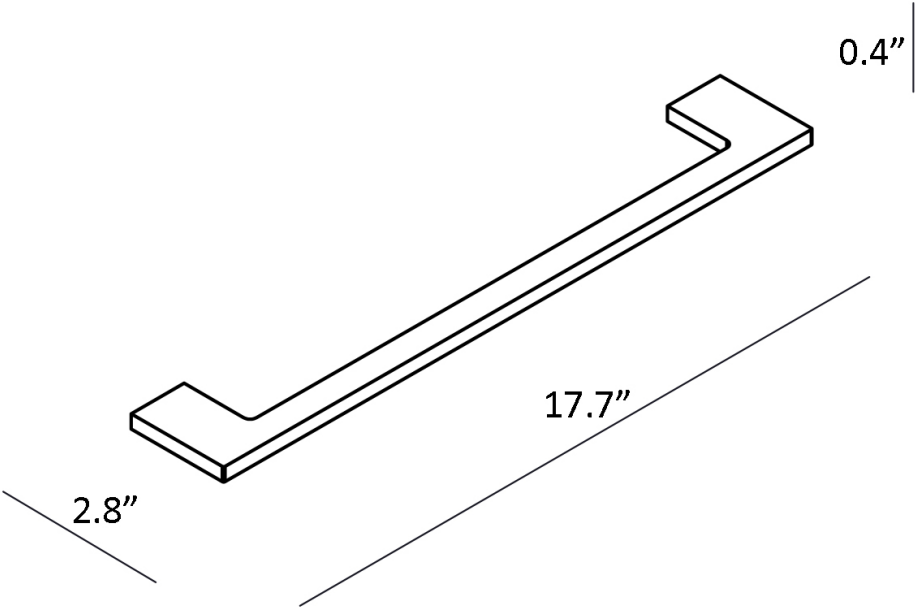

Luna WSBC

* WS Bath Collections reserves the right to revise dimensions or information on this sheet without notice

Collection | Luna	Model | Luna WSBC 38090A	Dimensions Metric <i>1 inch = 2.54 cm</i> <i>1 inch = 25.4 mm</i>	 1051 Lea Drive - Collegeville, PA 19426 Tel. 215 513 9400 - Fax 610 831 0215 www.ws bathcollections.com - info@ws bathcollections.com