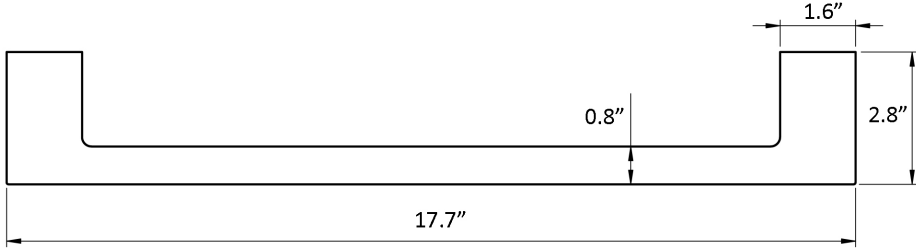

Luna WSBC

* WS Bath Collections reserves the right to revise dimensions or information on this sheet without notice

Collection | Luna	Model | Luna WSBC 38090A	Dimensions Metric <i>1 inch = 2.54 cm</i> <i>1 inch = 25.4 mm</i>	 1051 Lea Drive - Collegeville, PA 19426 Tel. 215 513 9400 - Fax 610 831 0215 www.ws bathcollections.com - info@ws bathcollections.com