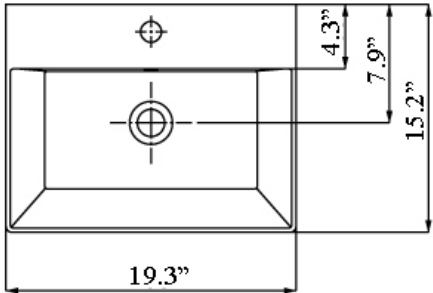

Features

- Bathroom Sink
- Made of Ceramic
- Glossy White Finish
- With Overflow
- Wall Mount or Drop-In Installation
- Available with One or Three (8" Spread) Faucet Holes

Related Items:

- WSBC 00076 | Push Waste Drain
- WSBC 53922 | Decorative Trap

Collection Mar	Model Mar 50	Dimensions Metric <i>1 inch = 2.54 cm</i> <i>1 inch = 25.4 mm</i>	 1051 Lea Drive - Collegeville, PA 19426 Tel. 215 513 9400 - Fax 610 831 0215 www.ws bathcollections.com - info@ws bathcollectins.com
----------------------------	--------------------------	---	---

* WS Bath Collections reserve the right to make revisions without notice to product specifications, dimensions, or information.

<p>Collection Mar</p>	<p>Model Mar 50</p>	<p>Dimensions Metric 1 inch = 2.54 cm 1 inch = 25.4 mm</p>	 <p>1051 Lea Drive - Collegeville, PA 19426 Tel. 215 513 9400 - Fax 610 831 0215 www.ws bathcollections.com - info@ws bathcollectins.com</p>
------------------------------------	----------------------------------	--	---