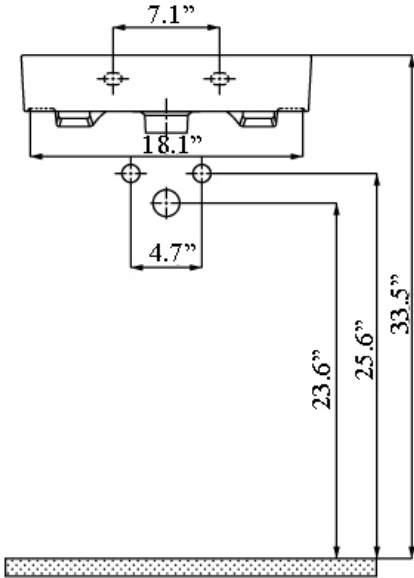

Features

- Bathroom Sink
- Made of Ceramic
- Glossy White Finish
- With Overflow
- Wall Mount or Drop-In Installation
- Available with One or Three (8" Spread) Faucet Holes

Related Items:

- WSBC 00076 | Push Waste Drain
- WSBC 53922 | Decorative Trap

Collection Mar	Model Mar 50	Dimensions Metric <i>1 inch = 2.54 cm</i> <i>1 inch = 25.4 mm</i>	 1051 Lea Drive - Collegeville, PA 19426 Tel. 215 513 9400 - Fax 610 831 0215 www.ws bathcollections.com - info@ws bathcollectins.com
----------------------------	--------------------------	---	---

* WS Bath Collections reserve the right to make revisions without notice to product specifications, dimensions, or information.

<p>Collection Mar</p>	<p>Model Mar 50</p>	<p>Dimensions Metric 1 inch = 2.54 cm 1 inch = 25.4 mm</p>	 <p>1051 Lea Drive - Collegeville, PA 19426 Tel. 215 513 9400 - Fax 610 831 0215 www.ws bathcollections.com - info@ws bathcollectins.com</p>
------------------------------------	----------------------------------	--	---

Collection Drains & Traps	Model Drains & Traps	Dimensions Metric <i>1 inch = 2.54 cm</i> <i>1 inch = 25.4 mm</i>	 1051 Lea Drive - Collegeville, PA 19426 Tel. 215 513 9400 - Fax 610 831 0215 www.ws bathcollections.com - info@ws bathcollections.com
---------------------------------------	----------------------------------	---	--