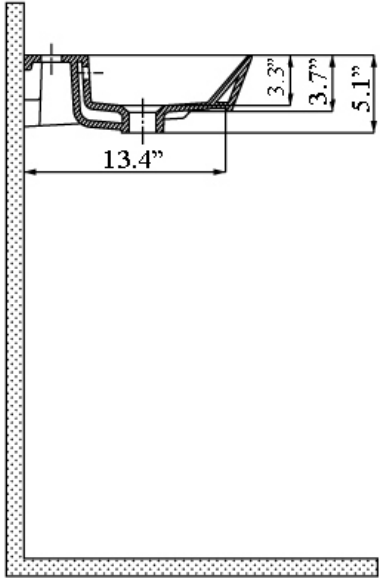

Features

- Bathroom Sink
- Made of Ceramic
- Glossy White Finish
- With Overflow
- Wall Mount or Drop-In Installation
- Available with One or Three (8" Spread) Faucet Holes

Related Items:

- WSBC 00076 | Push Waste Drain
- WSBC 53922 | Decorative Trap

Finishes:

 Glossy White

SKU# | Options:

- Mar 50.01 WG | Glossy White, One Faucet Hole
- Mar 50.03 WG | Glossy White, Three Faucet Hole

* WS Bath Collections reserve the right to make revisions without notice to product specifications, dimensions, or information.

Collection Mar	Model Mar 50	Dimensions Metric <i>1 inch = 2.54 cm</i> <i>1 inch = 25.4 mm</i>	 1051 Lea Drive - Collegeville, PA 19426 Tel. 215 513 9400 - Fax 610 831 0215 www.ws bathcollections.com - info@ws bathcollectins.com
----------------------------	--------------------------	---	---

* WS Bath Collections reserve the right to make revisions without notice to product specifications, dimensions, or information.

<p>Collection Mar</p>	<p>Model Mar 50</p>	<p>Dimensions Metric 1 inch = 2.54 cm 1 inch = 25.4 mm</p>	 <p>1051 Lea Drive - Collegeville, PA 19426 Tel. 215 513 9400 - Fax 610 831 0215 www.ws bathcollections.com - info@ws bathcollectins.com</p>
------------------------------------	----------------------------------	--	---