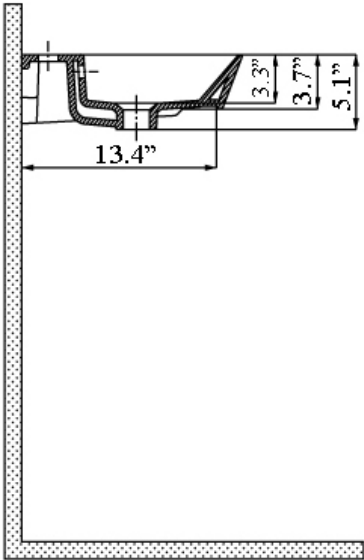

Features

- Bathroom Sink
- Made of Ceramic
- Glossy White Finish
- With Overflow
- Wall Mount or Drop-In Installation
- Available with One or Three (8" Spread) Faucet Holes

Related Items:

- WSBC 00076 | Push Waste Drain
- WSBC 53922 | Decorative Trap

Finishes:

 Glossy White

SKU# | Options:

- Mar 60.01 WG | Glossy White, One Faucet Hole
- Mar 60.03 WG | Glossy White, Three Faucet Hole

* WS Bath Collections reserve the right to make revisions without notice to product specifications, dimensions, or information.

Collection Mar	Model Mar 60	Dimensions Metric <i>1 inch = 2.54 cm</i> <i>1 inch = 25.4 mm</i>	 1051 Lea Drive - Collegeville, PA 19426 Tel. 215 513 9400 - Fax 610 831 0215 www.ws bathcollections.com - info@ws bathcollectins.com
----------------------------	--------------------------	---	---

* WS Bath Collections reserve the right to make revisions without notice to product specifications, dimensions, or information.

<p>Collection Mar</p>	<p>Model Mar 60</p>	<p>Dimensions Metric 1 inch = 2.54 cm 1 inch = 25.4 mm</p>	 <p>1051 Lea Drive - Collegeville, PA 19426 Tel. 215 513 9400 - Fax 610 831 0215 www.ws bathcollections.com - info@ws bathcollectins.com</p>
------------------------------------	----------------------------------	--	---