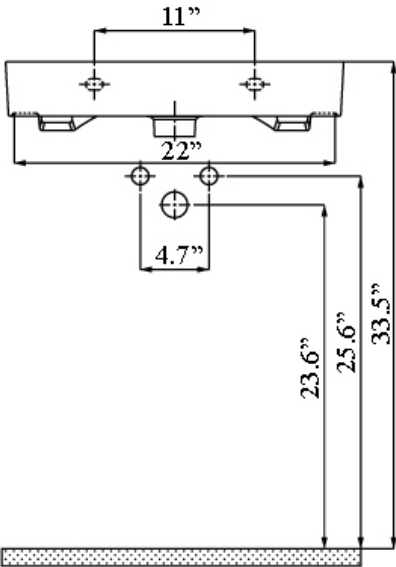

Features

- Bathroom Sink
- Made of Ceramic
- Glossy White Finish
- With Overflow
- Wall Mount or Drop-In Installation
- Available with One or Three (8" Spread) Faucet Holes

Related Items:

- WSBC 00076 | Push Waste Drain
- WSBC 53922 | Decorative Trap

Collection Mar	Model Mar 60	Dimensions Metric <i>1 inch = 2.54 cm</i> <i>1 inch = 25.4 mm</i>	 1051 Lea Drive - Collegeville, PA 19426 Tel. 215 513 9400 - Fax 610 831 0215 www.ws bathcollections.com - info@ws bathcollectins.com
----------------------------	--------------------------	---	---

* WS Bath Collections reserve the right to make revisions without notice to product specifications, dimensions, or information.

<p>Collection Mar</p>	<p>Model Mar 60</p>	<p>Dimensions Metric 1 inch = 2.54 cm 1 inch = 25.4 mm</p>	 <p>1051 Lea Drive - Collegeville, PA 19426 Tel. 215 513 9400 - Fax 610 831 0215 www.ws bathcollections.com - info@ws bathcollectins.com</p>
------------------------------------	----------------------------------	--	---

<p>Collection Drains & Traps</p>	<p>Model Drains & Traps</p>	<p>Dimensions Metric <i>1 inch = 2.54 cm</i> <i>1 inch = 25.4 mm</i></p>	<p style="text-align: right;">01.2025</p>  <p>1051 Lea Drive - Collegeville, PA 19426 Tel. 215 513 9400 - Fax 610 831 0215 www.ws bathcollections.com - info@ws bathcollections.com</p>
---	--	---	---