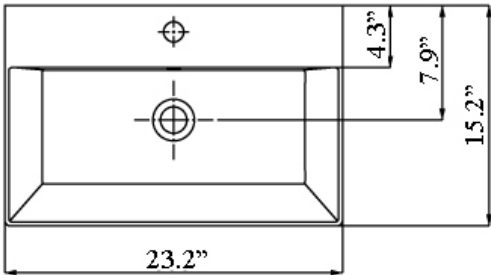

Features

- Bathroom Sink
- Made of Ceramic
- Glossy White Finish
- With Overflow
- Wall Mount or Drop-In Installation
- Available with One or Three (8" Spread) Faucet Holes

Related Items:

- WSBC 00076 | Push Waste Drain
- WSBC 53922 | Decorative Trap

Collection Mar	Model Mar 60	Dimensions Metric <i>1 inch = 2.54 cm</i> <i>1 inch = 25.4 mm</i>	 1051 Lea Drive - Collegeville, PA 19426 Tel. 215 513 9400 - Fax 610 831 0215 www.ws bathcollections.com - info@ws bathcollectins.com
----------------------------	--------------------------	---	---

* WS Bath Collections reserve the right to make revisions without notice to product specifications, dimensions, or information.

<p>Collection Mar</p>	<p>Model Mar 60</p>	<p>Dimensions Metric 1 inch = 2.54 cm 1 inch = 25.4 mm</p>	 <p>1051 Lea Drive - Collegeville, PA 19426 Tel. 215 513 9400 - Fax 610 831 0215 www.ws bathcollections.com - info@ws bathcollectins.com</p>
------------------------------------	----------------------------------	--	---