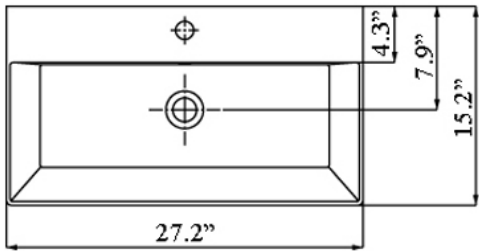

Features

- Bathroom Sink
- Made of Ceramic
- Glossy White Finish
- With Overflow
- Wall Mount or Drop-In Installation
- Available with One or Three (8" Spread) Faucet Holes

Related Items:

- WSBC 00076 | Push Waste Drain
- WSBC 53922 | Decorative Trap

Collection Mar	Model Mar 70	Dimensions Metric <i>1 inch = 2.54 cm</i> <i>1 inch = 25.4 mm</i>	 1051 Lea Drive - Collegeville, PA 19426 Tel. 215 513 9400 - Fax 610 831 0215 www.ws bathcollections.com - info@ws bathcollectins.com
----------------------------	--------------------------	---	---

* WS Bath Collections reserve the right to make revisions without notice to product specifications, dimensions, or information.

Collection |
Mar

Model |
Mar 70

Dimensions Metric
 1 inch = 2.54 cm
 1 inch = 25.4 mm

Collection Drains & Traps	Model Drains & Traps	Dimensions Metric <i>1 inch = 2.54 cm</i> <i>1 inch = 25.4 mm</i>	<div style="text-align: right; font-size: small;">01.2025</div> <p style="font-size: x-small; margin: 0;">1051 Lea Drive - Collegeville, PA 19426 Tel. 215 513 9400 - Fax 610 831 0215 www.ws bathcollections.com - info@ws bathcollections.com</p>
---------------------------------------	----------------------------------	--	--