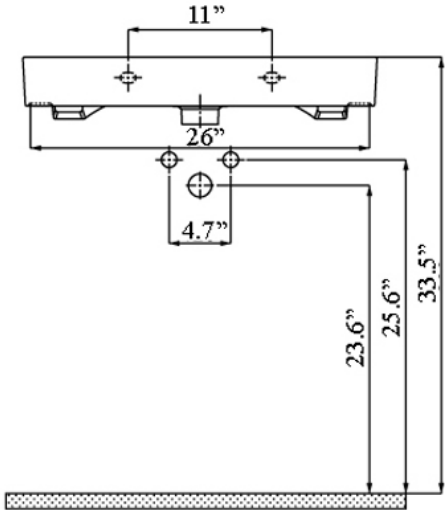

Features

- Bathroom Sink
- Made of Ceramic
- Glossy White Finish
- With Overflow
- Wall Mount or Drop-In Installation
- Available with One or Three (8" Spread) Faucet Holes

Related Items:

- WSBC 00076 | Push Waste Drain
- WSBC 53922 | Decorative Trap

Collection Mar	Model Mar 70	Dimensions Metric <i>1 inch = 2.54 cm</i> <i>1 inch = 25.4 mm</i>	 1051 Lea Drive - Collegeville, PA 19426 Tel. 215 513 9400 - Fax 610 831 0215 www.ws bathcollections.com - info@ws bathcollectins.com
----------------------------	--------------------------	---	---

* WS Bath Collections reserve the right to make revisions without notice to product specifications, dimensions, or information.

Collection |
Mar

Model |
Mar 70

Dimensions Metric
 1 inch = 2.54 cm
 1 inch = 25.4 mm

Collection Drains & Traps	Model Drains & Traps	Dimensions Metric <i>1 inch = 2.54 cm</i> <i>1 inch = 25.4 mm</i>	<div style="text-align: right; font-size: small;">01.2025</div> <p style="font-size: x-small; margin: 0;">1051 Lea Drive - Collegeville, PA 19426 Tel. 215 513 9400 - Fax 610 831 0215 www.ws bathcollections.com - info@ws bathcollections.com</p>
---------------------------------------	----------------------------------	--	--