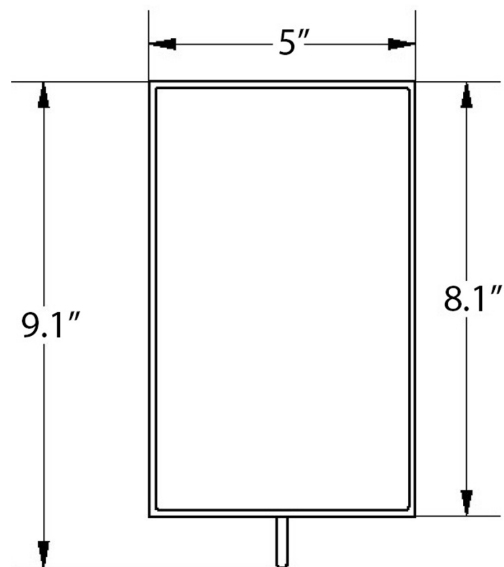

### Finishes:

|||| Polished Chrome

\* WS Bath Collections reserves the right to revise dimensions or information on this sheet without notice

<b>Collection</b> Mevedo	<b>Model  </b> Mevedo 5596	<b>Dimensions Metric</b> <i>1 inch = 2.54 cm</i> <i>1 inch = 25.4 mm</i>	 1051 Lea Drive - Collegeville, PA 19426 Tel. 215 513 9400 - Fax 610 831 0215 <a href="http://www.ws bathcollections.com">www.ws bathcollections.com</a> - <a href="mailto:info@ws bathcollections.com">info@ws bathcollections.com</a>
-----------------------------	-------------------------------	--	---

# Product Specs Sheets

Collection  
Mevedo

Model |  
O gxgf q"77; 8

Dimensions Metric  
*1 inch = 2.54 cm*  
*1 inch = 25.4 mm*

**WS**<sup>®</sup>  
BATH  
COLLECTIONS

1051 Lea Drive - Collegeville, PA 19426  
Tel. 215 513 9400 - Fax 610 831 0215  
[www.ws bathcollections.com](http://www.ws bathcollections.com) - [info@ws bathcollections.com](mailto:info@ws bathcollections.com)