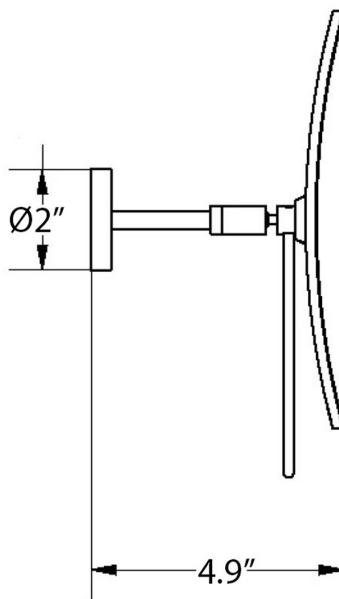

### Finishes:

|||| Polished Chrome

\* WS Bath Collections reserves the right to revise dimensions or information on this sheet without notice

<b>Collection</b> Mevedo	<b>Model  </b> Mevedo 5596	<b>Dimensions Metric</b> <i>1 inch = 2.54 cm</i> <i>1 inch = 25.4 mm</i>	 1051 Lea Drive - Collegeville, PA 19426 Tel. 215 513 9400 - Fax 610 831 0215 <a href="http://www.ws bathcollections.com">www.ws bathcollections.com</a> - <a href="mailto:info@ws bathcollections.com">info@ws bathcollections.com</a>
-----------------------------	-------------------------------	--	---

# Product Specs Sheets

Collection  
Mevedo

Model |  
O gxgf q"77; 8

Dimensions Metric  
*1 inch = 2.54 cm*  
*1 inch = 25.4 mm*

**WS**<sup>®</sup>  
BATH  
COLLECTIONS

1051 Lea Drive - Collegeville, PA 19426  
Tel. 215 513 9400 - Fax 610 831 0215  
[www.ws bathcollections.com](http://www.ws bathcollections.com) - [info@ws bathcollections.com](mailto:info@ws bathcollections.com)