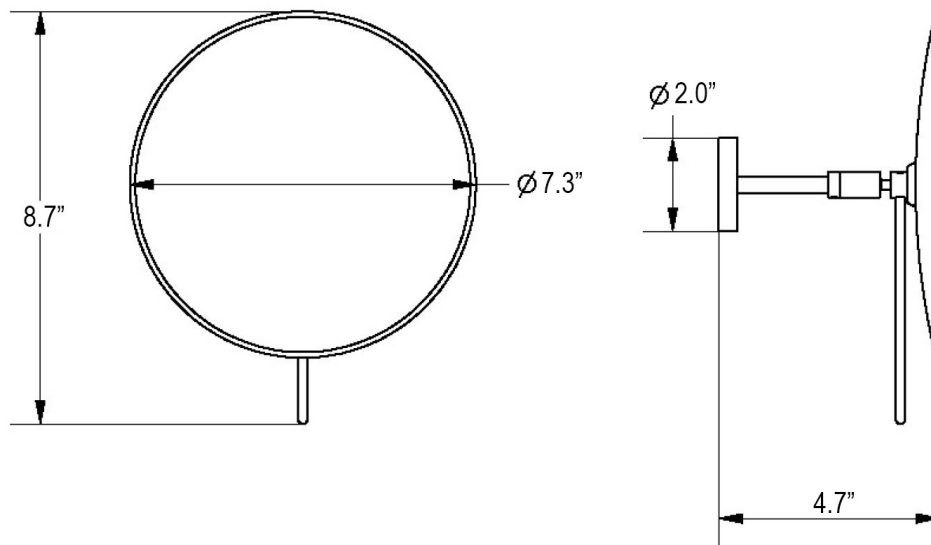

Mevedo 55963

Features

- Magnifying Makeup Mirror
- Polished Chrome Finish
- Solid Brass Base
- Available with 3X, 5X or 8X Magnification
- Single Arm, Flexible, Rotates in All Directions
- Free of Distortion
- Made in Italy

SKU# | Option:

- Mevedo 55963.29.3X | 3x
- Mevedo 55963.29.5X | 5x
- Mevedo 55963.29.8X | 8x

Finishes:

* WS Bath Collections reserves the right to revise dimensions or information on this sheet without notice

Collection Mevedo	Model Mevedo 55963	Dimensions Metric <i>1 inch = 2.54 cm</i> <i>1 inch = 25.4 mm</i>	 1051 Lea Drive - Collegeville, PA 19426 Tel. 215 513 9400 - Fax 610 831 0215 www.ws bathcollections.com - info@ws bathcollections.com
-----------------------------	--------------------------------	--	---

Collection
Mevedo

Model |
Mevedo 55963

Dimensions Metric
1 inch = 2.54 cm
1 inch = 25.4 mm

WS[®]
BATH
COLLECTIONS

1051 Lea Drive - Collegeville, PA 19426
Tel. 215 513 9400 - Fax 610 831 0215
www.ws bathcollections.com - info@ws bathcollections.com