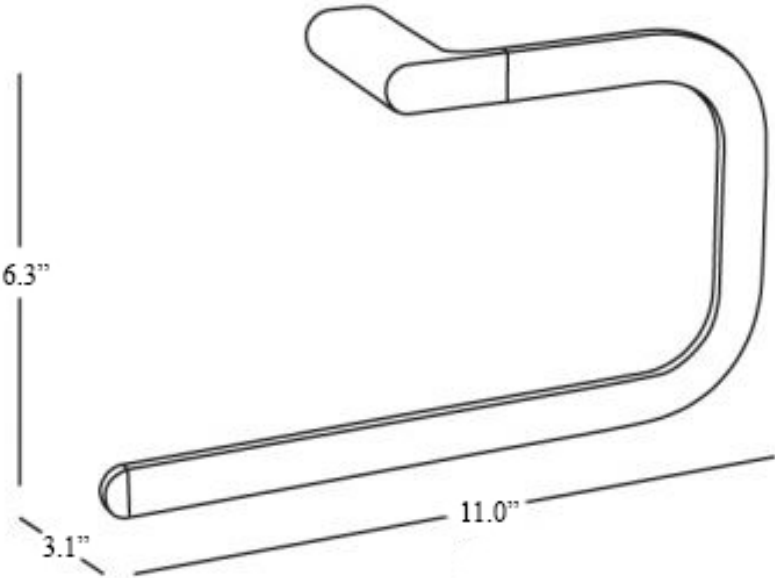

Mito A20160

Features

- Towel Ring
- Polished Chrome Finish
- Solid Brass Base
- Premium Metal Construction for Durability and Reliability
- Screw installation or Easy Glue (Self-Adhesive) Installation (No Drilling Required)
- Installation Hardware Included
- Designer Collection
- Made in Italy

SKU# | Option:

- Mito A20160 | Polished Chrome

Finishes:

* WS Bath Collections reserves the right to revise dimensions or information on this sheet without notice

Collection Mito	Model Mito A20160	Dimensions Metric <i>1 inch = 2.54 cm</i> <i>1 inch = 25.4 mm</i>	 1051 Lea Drive - Collegeville, PA 19426 Tel. 215 513 9400 - Fax 610 831 0215 www.ws bathcollections.com - info@ws bathcollections.com
---------------------------	-------------------------------	---	---

* WS Bath Collections reserves the right to revise dimensions or information on this sheet without notice

<p>Collection Mito</p>	<p>Model Mito A20160</p>	<p>Dimensions Metric <i>1 inch = 2.54 cm</i> <i>1 inch = 25.4 mm</i></p>	<p> 1051 Lea Drive - Collegeville, PA 19426 Tel. 215 513 9400 - Fax 610 831 0215 www.ws bathcollections.com - info@ws bathcollections.com</p>
-------------------------------------	---------------------------------------	--	---