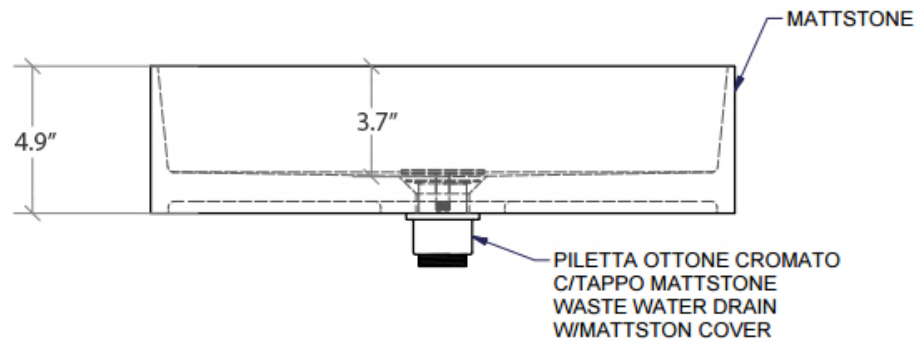

Collection Momon	Model Momon 53553	Dimensions Metric <i>1 inch = 2.54 cm</i> <i>1 inch = 25.4 mm</i>	 1051 Lea Drive - Collegeville, PA 19426 Tel. 215 513 9400 - Fax 610 831 0215 www.ws bathcollections.com - info@ws bathcollections.com
------------------------------	-------------------------------	---	---

Collection
Momon

Model
Momon 53553

Dimensions Metric
1 inch = 2.54 cm
1 inch = 25.4 mm

WS[®] BATH COLLECTIONS
1051 Lea Drive - Collegeville, PA 19426
Tel. 215 513 9400 - Fax 610 831 0215
www.ws bathcollections.com - info@ws bathcollections.com