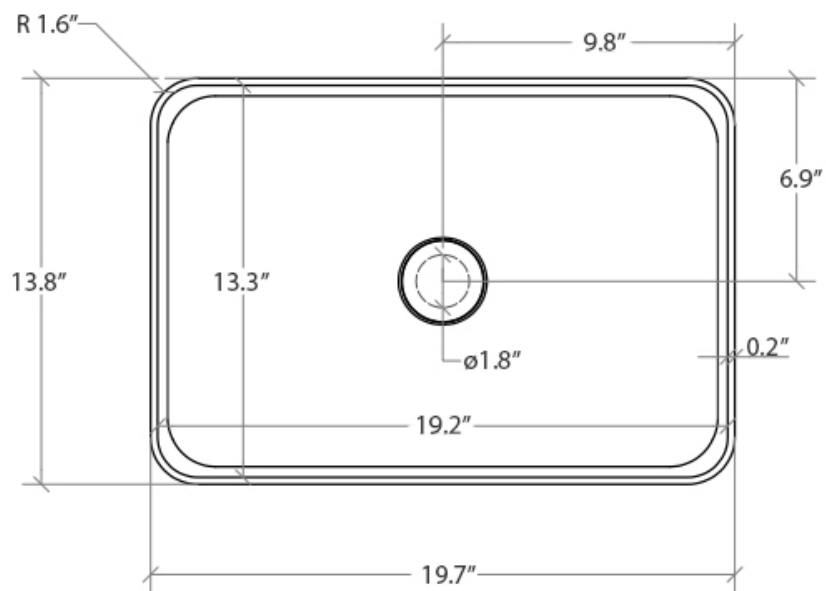

Collection Momon	Model Momon 53553	Dimensions Metric <i>1 inch = 2.54 cm</i> <i>1 inch = 25.4 mm</i>	 1051 Lea Drive - Collegeville, PA 19426 Tel. 215 513 9400 - Fax 610 831 0215 www.ws bathcollections.com - info@ws bathcollections.com
------------------------------	-------------------------------	---	---

Collection
Momon

Model
Momon 53553

Dimensions Metric
1 inch = 2.54 cm
1 inch = 25.4 mm

WS[®] BATH COLLECTIONS
1051 Lea Drive - Collegeville, PA 19426
Tel. 215 513 9400 - Fax 610 831 0215
www.ws bathcollections.com - info@ws bathcollections.com