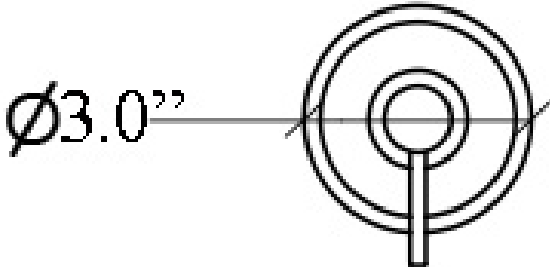

Finishes:

-  White
-  Clear Glass
-  Frosted Glass

* WS Bath Collections reserves the right to revise dimensions or information on this sheet without notice

Collection |
Muci

Model |
Muci 55006

Dimensions Metric

1 inch = 2.54 cm

1 inch = 25.4 mm

WS[®]
BATH
COLLECTIONS

1051 Lea Drive - Collegeville, PA 19426
Tel. 215 513 9400 - Fax 610 831 0215

www.ws bathcollections.com - info@ws bathcollections.com

Muci 55006

* WS Bath Collections reserves the right to revise dimensions or information on this sheet without notice

<p>Collection Muci</p>	<p>Model Muci 55006</p>	<p>Dimensions Metric <i>1 inch = 2.54 cm</i> <i>1 inch = 25.4 mm</i></p>	<p> 1051 Lea Drive - Collegeville, PA 19426 Tel. 215 513 9400 - Fax 610 831 0215 www.ws bathcollections.com - info@ws bathcollections.com</p>
-------------------------------------	--------------------------------------	--	---