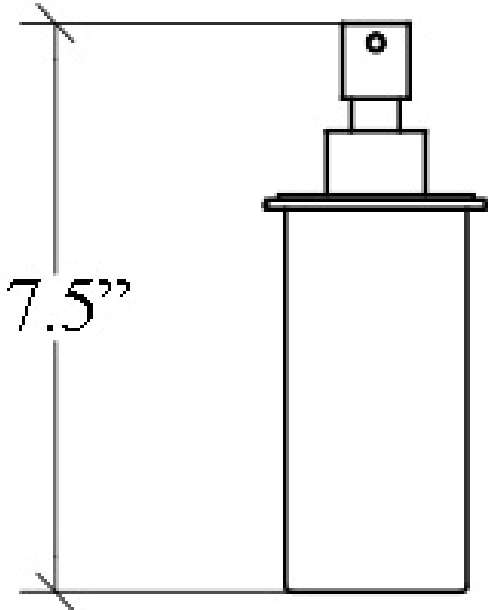

Finishes:

-  White
-  Clear Glass
-  Frosted Glass

* WS Bath Collections reserves the right to revise dimensions or information on this sheet without notice

Collection |
Muci

Model |
Muci 55006

Dimensions Metric

1 inch = 2.54 cm

1 inch = 25.4 mm

WS[®]
BATH
COLLECTIONS

1051 Lea Drive - Collegeville, PA 19426
Tel. 215 513 9400 - Fax 610 831 0215

www.ws bathcollections.com - info@ws bathcollections.com

Muci 55006

* WS Bath Collections reserves the right to revise dimensions or information on this sheet without notice

<p>Collection Muci</p>	<p>Model Muci 55006</p>	<p>Dimensions Metric <i>1 inch = 2.54 cm</i> <i>1 inch = 25.4 mm</i></p>	<p> 1051 Lea Drive - Collegeville, PA 19426 Tel. 215 513 9400 - Fax 610 831 0215 www.ws bathcollections.com - info@ws bathcollections.com</p>
-------------------------------------	--------------------------------------	--	---