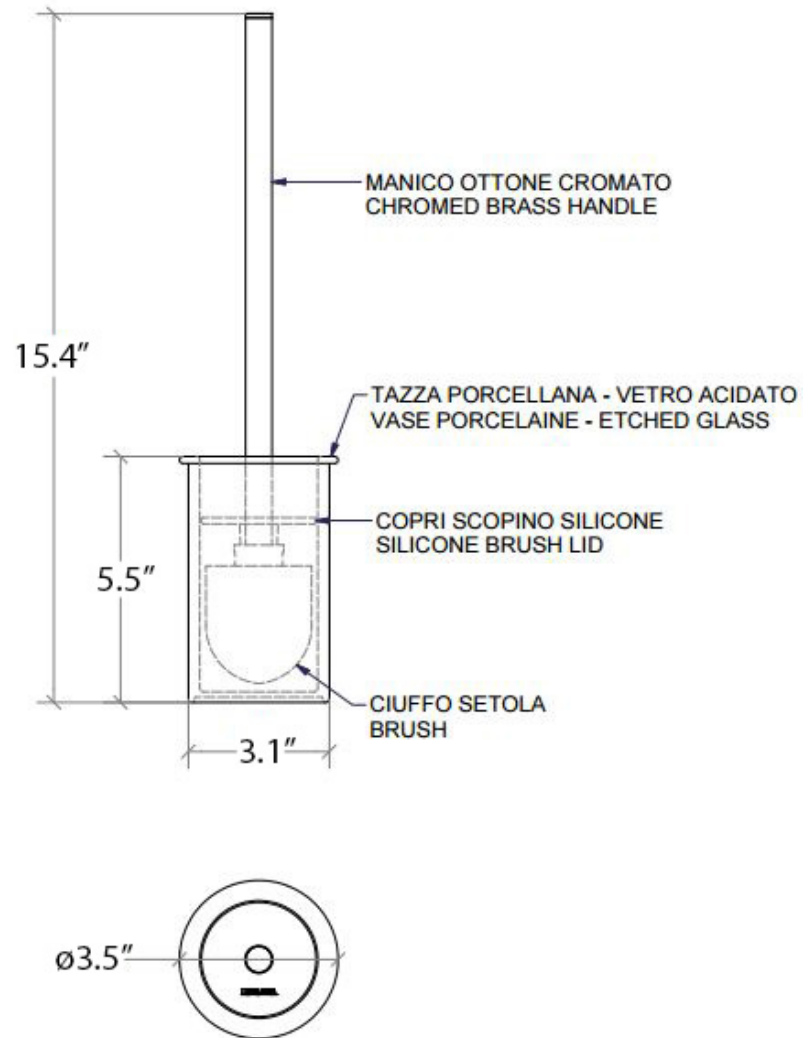

## Finishes:

-  White
-  Clear Glass

\* WS Bath Collections reserves the right to revise dimensions or information on this sheet without notice

**Collection |**  
Muci

**Model |**  
Muci 55062

Dimensions Metric

*1 inch = 2.54 cm*

*1 inch = 25.4 mm*

WS<sup>®</sup>  
BATH  
COLLECTIONS

1051 Lea Drive - Collegeville, PA 19426  
Tel. 215 513 9400 - Fax 610 831 0215

[www.ws bathcollections.com](http://www.ws bathcollections.com) - [info@ws bathcollections.com](mailto:info@ws bathcollections.com)

Muci 55062

\* WS Bath Collections reserves the right to revise dimensions or information on this sheet without notice

**Collection |**  
Muci

**Model |**  
Muci 55062

Dimensions Metric

1 inch = 2.54 cm

1 inch = 25.4 mm