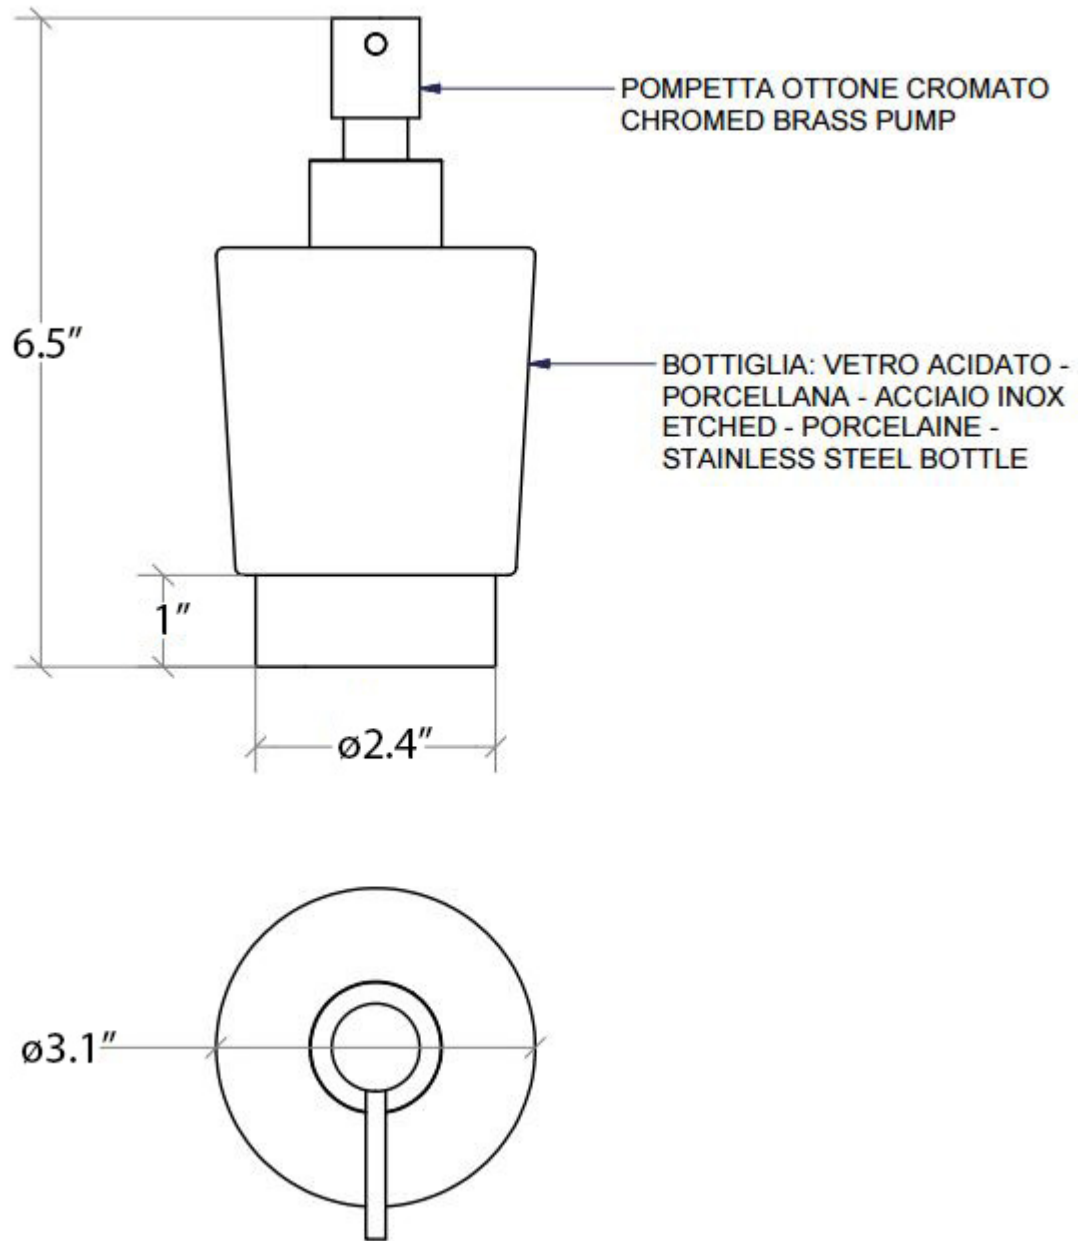

Napie 53022

Features

- Soap Dispenser
- Available in 3 Finishes: Ceramic White, Polished Chrome, or Frosted Glass
- 10 oz. Volume
- Designer Collection
- Italian Design

SKU# | Option:

- Napie 53022.09 | Ceramic White
- Napie 53022.29 | Polished Chrome
- Napie 53022.81 | Frosted Glass

Dimensions Metric

1 inch = 2.54 cm

1 inch = 25.4 mm

1051 Lea Drive - Collegeville, PA 19426
Tel. 215 513 9400 - Fax 610 831 0215

www.ws bathcollections.com - info@ws bathcollections.com

Collection
Napie

Model |
Napie 53022

Dimensions Metric
1 inch = 2.54 cm
1 inch = 25.4 mm

WS[®]
BATH
COLLECTIONS

1051 Lea Drive - Collegeville, PA 19426
Tel. 215 513 9400 - Fax 610 831 0215

www.ws bathcollections.com - info@ws bathcollections.com