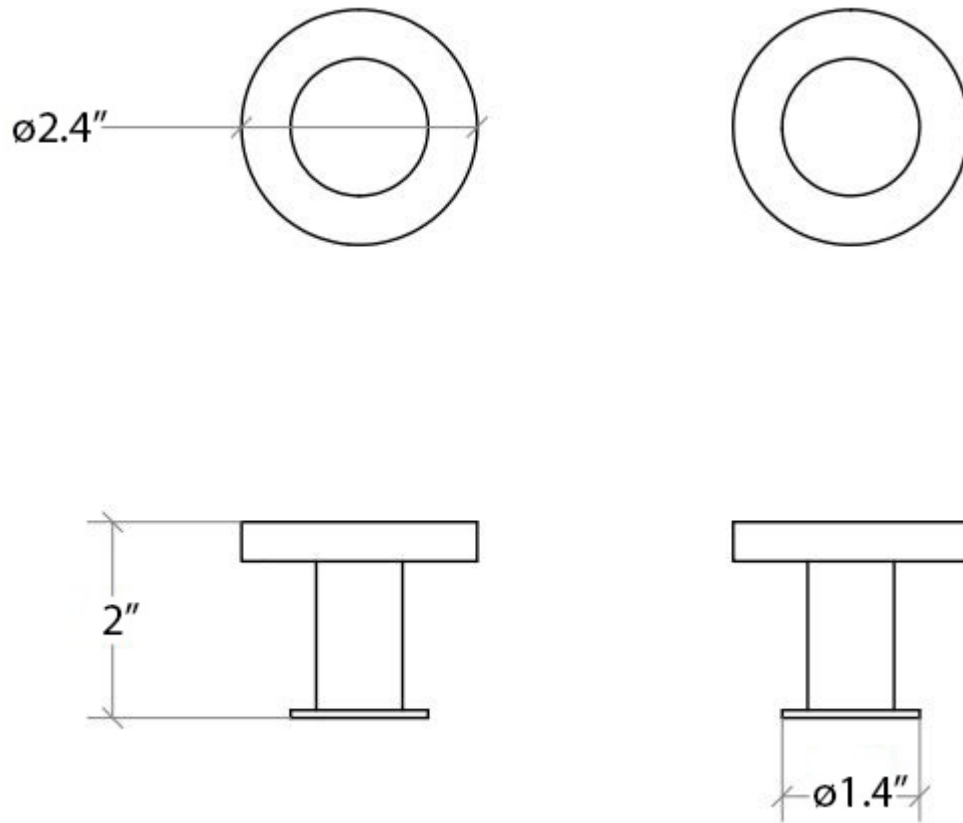

Napie 53081

Features

- Bathroom Hook (Set of 2)
- Available as Single Hook
- Polished Chrome Finish
- Solid Brass Base
- Premium Metal Construction for Durability and Reliability
- Screw Installation or Easy Glue (Self-Adhesive) Installation (No Drilling Required)
- Installation Hardware Included
- Designer Collection
- Italian Design

SKU# | Option:

- Napie 53081 | Polished Chrome

Finishes:

* WS Bath Collections reserves the right to revise dimensions or information on this sheet without notice

Collection Napie	Model Napie 53081	Dimensions Metric <i>1 inch = 2.54 cm</i> <i>1 inch = 25.4 mm</i>	 1051 Lea Drive - Collegeville, PA 19426 Tel. 215 513 9400 - Fax 610 831 0215 www.ws bathcollections.com - info@ws bathcollections.com
----------------------------	-------------------------------	--	---

Collection
Napie

Model |
Napie 53081

Dimensions Metric
1 inch = 2.54 cm
1 inch = 25.4 mm

WS[®]
BATH
COLLECTIONS

1051 Lea Drive - Collegeville, PA 19426
Tel. 215 513 9400 - Fax 610 831 0215
www.ws bathcollections.com - info@ws bathcollections.com