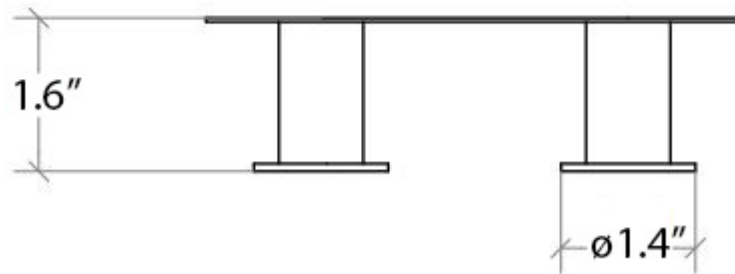

SKU# | Option:

- Napie 53082 | Polished Chrome

Finishes:

* WS Bath Collections reserves the right to revise dimensions or information on this sheet without notice

Collection Napie	Model Napie 53082	Dimensions Metric <i>1 inch = 2.54 cm</i> <i>1 inch = 25.4 mm</i>	 1051 Lea Drive - Collegeville, PA 19426 Tel. 215 513 9400 - Fax 610 831 0215 www.ws bathcollections.com - info@ws bathcollections.com
----------------------------	-------------------------------	--	---

Collection
Napie

Model |
Napie 53082

Dimensions Metric
1 inch = 2.54 cm
1 inch = 25.4 mm

WS[®]
BATH
COLLECTIONS

1051 Lea Drive - Collegeville, PA 19426
Tel. 215 513 9400 - Fax 610 831 0215
www.ws bathcollections.com - info@ws bathcollections.com