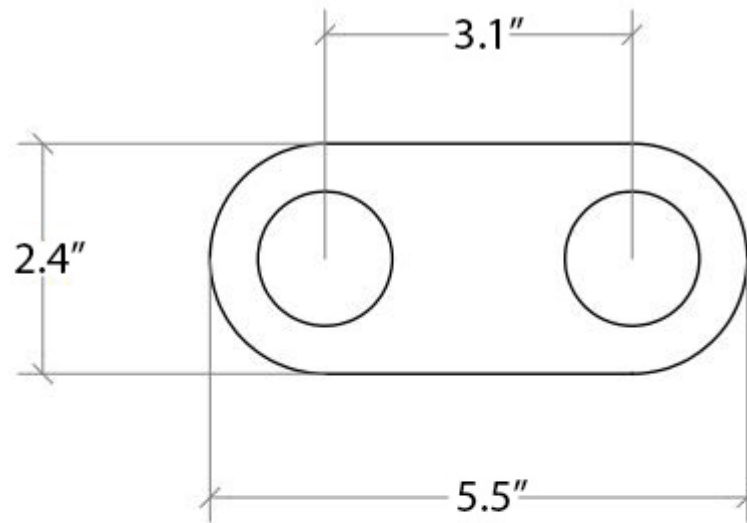

SKU# | Option:

- Napie 53082 | Polished Chrome

Finishes:

* WS Bath Collections reserves the right to revise dimensions or information on this sheet without notice

Collection Napie	Model Napie 53082	Dimensions Metric <i>1 inch = 2.54 cm</i> <i>1 inch = 25.4 mm</i>	 1051 Lea Drive - Collegeville, PA 19426 Tel. 215 513 9400 - Fax 610 831 0215 www.ws bathcollections.com - info@ws bathcollections.com
----------------------------	-------------------------------	--	---

Collection
Napie

Model |
Napie 53082

Dimensions Metric
1 inch = 2.54 cm
1 inch = 25.4 mm

WS[®]
BATH
COLLECTIONS

1051 Lea Drive - Collegeville, PA 19426
Tel. 215 513 9400 - Fax 610 831 0215
www.ws bathcollections.com - info@ws bathcollections.com