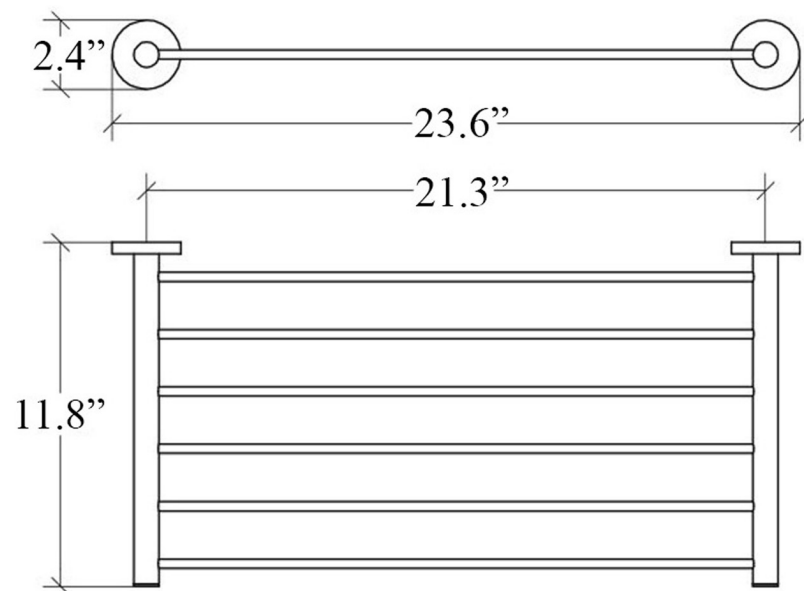

SKU# | Option:

- Napie 53141 | Polished Chrome

Finishes:

* WS Bath Collections reserves the right to revise dimensions or information on this sheet without notice

Collection Napie	Model Napie 53141	Dimensions Metric <i>1 inch = 2.54 cm</i> <i>1 inch = 25.4 mm</i>	 1051 Lea Drive - Collegeville, PA 19426 Tel. 215 513 9400 - Fax 610 831 0215 www.ws bathcollections.com - info@ws bathcollections.com
----------------------------	-------------------------------	--	---

Product Specs Sheets

Collection
Napie

Model |
Napie 53141

Dimensions Metric
1 inch = 2.54 cm
1 inch = 25.4 mm

WS[®]
BATH
COLLECTIONS

1051 Lea Drive - Collegeville, PA 19426
Tel. 215 513 9400 - Fax 610 831 0215
www.ws bathcollections.com - info@ws bathcollections.com