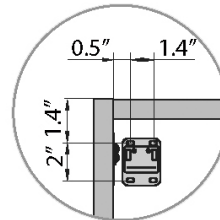

Nara COL01

Hanger height
Altura colgador
Hauteur de l'accroche

Technical information

Soft close
Cierre amortiguado
Fermeture ralentie

Glass shelf
Estante de cristal
Étagère en verre

Reversible rotating door
Reversible girando puerta
Porte réversible droite-gauche en retournant la porte.

* WS Bath Collections reserve the right to make revisions without notice to product specifications, dimensions, or information.

Collection | Nara	Model | Nara COL01	Dimensions Metric 1 inch = 2.54 cm 1 inch = 25.4 mm	1051 Lea Drive - Collegeville, PA 19426 Tel. 215 513 9400 - Fax 610 831 0215 www.ws bathcollections.com - info@ws bathcollections.com