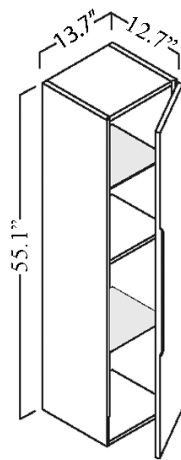

Nara COL01

Hanger height
Altura colgador
Hauteur de l'accroche

Technical information

Soft close
Cierre amortiguado
Fermeture ralentie

Glass shelf
Estante de cristal
Étagère en verre

Reversible rotating door
Reversible girando puerta
Porte réversible droite-gauche en retournant la porte.

* WS Bath Collections reserve the right to make revisions without notice to product specifications, dimensions, or information.

Collection | Nara	Model | Nara COL01	Dimensions Metric 1 inch = 2.54 cm 1 inch = 25.4 mm	1051 Lea Drive - Collegeville, PA 19426 Tel. 215 513 9400 - Fax 610 831 0215 www.ws bathcollections.com - info@ws bathcollections.com