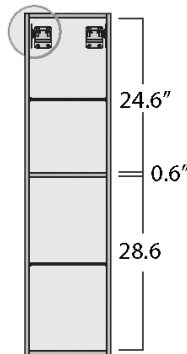

Nara COL01

Hanger height
Altura colgador
Hauteur de l'accroche

Technical information

Soft close
Cierre amortiguado
Fermeture ralentie

Glass shelf
Estante de cristal
Étagère en verre

Reversible rotating door
Reversible girando puerta
Porte réversible droite-gauche en retournant la porte.

* WS Bath Collections reserve the right to make revisions without notice to product specifications, dimensions, or information.

Collection | Nara	Model | Nara COL01	Dimensions Metric 1 inch = 2.54 cm 1 inch = 25.4 mm	1051 Lea Drive - Collegeville, PA 19426 Tel. 215 513 9400 - Fax 610 831 0215 www.ws bathcollections.com - info@ws bathcollections.com