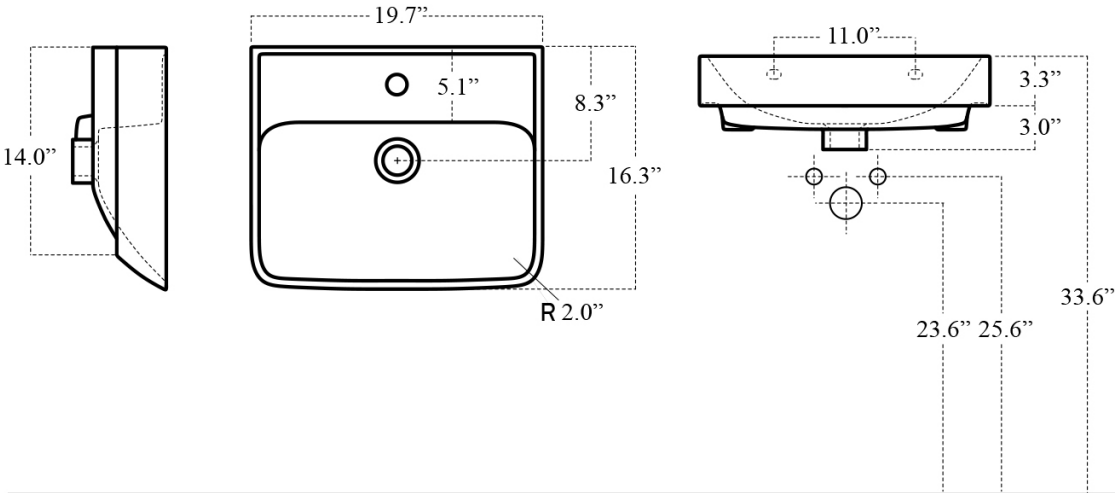

Finishes:

 Glossy White

SKU# | Options:

- Neo 50.01 | One Faucet Hole
- Neo 50.03 | Three Faucet Holes

* WS Bath Collections reserves the right to revise dimensions or information on this sheet without notice

Collection Neo	Model Neo 50	Dimensions Metric <i>1 inch = 2.54 cm</i> <i>1 inch = 25.4 mm</i>	 1051 Lea Drive - Collegeville, PA 19426 Tel. 215 513 9400 - Fax 610 831 0215 www.ws bathcollections.com - info@ws bathcollections.com
----------------------------	--------------------------	---	---

Collection
Neo

Model |
Neo 50

Dimensions Metric
1 inch = 2.54 cm
1 inch = 25.4 mm

1051 Lea Drive - Collegeville, PA 19426
Tel. 215 513 9400 - Fax 610 831 0215
www.ws bathcollections.com - info@ws bathcollections.com

Silicone (optional)

Collection
Neo

Model |
Neo 50

Dimensions Metric
1 inch = 2.54 cm
1 inch = 25.4 mm

WS®
BATH
COLLECTIONS

1051 Lea Drive - Collegeville, PA 19426
Tel. 215 513 9400 - Fax 610 831 0215

www.ws bathcollections.com - info@ws bathcollections.com