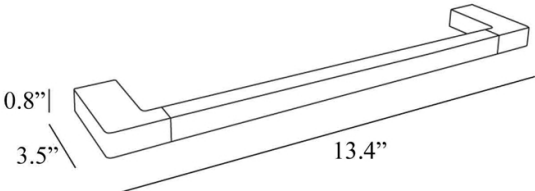

*1 inch = 2.54 cm*

*1 inch = 25.4 mm*

1051 Lea Drive - Collegeville, PA 19426  
Tel. 215 513 9400 - Fax 610 831 0215

[www.ws bathcollections.com](http://www.ws bathcollections.com) - [info@ws bathcollections.com](mailto:info@ws bathcollections.com)

New Europe A4918A

A4918A  
Center Distance: 11.8 in.

\* WS Bath Collections reserves the right to revise dimensions or information on this sheet without notice

<p><b>Collection  </b> New Europe</p>	<p><b>Model  </b> New Europe A4918A</p>	<p>Dimensions Metric <i>1 inch = 2.54 cm</i> <i>1 inch = 25.4 mm</i></p>	<p> 1051 Lea Drive - Collegeville, PA 19426 Tel. 215 513 9400 - Fax 610 831 0215 <a href="http://www.ws bathcollections.com">www.ws bathcollections.com</a> - <a href="mailto:info@ws bathcollections.com">info@ws bathcollections.com</a></p>
---	---	--	---