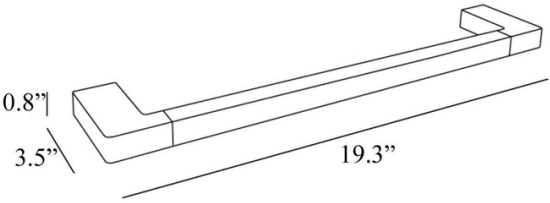

Model |
New Europe A4918B

Dimensions Metric

1 inch = 2.54 cm

1 inch = 25.4 mm

1051 Lea Drive - Collegeville, PA 19426
Tel. 215 513 9400 - Fax 610 831 0215

www.ws bathcollections.com - info@ws bathcollections.com

New Europe A4918B

A4918B
Center Distance: 17.7 in.

* WS Bath Collections reserves the right to revise dimensions or information on this sheet without notice

Collection New Europe	Model New Europe A4918B	Dimensions Metric <i>1 inch = 2.54 cm</i> <i>1 inch = 25.4 mm</i>	 1051 Lea Drive - Collegeville, PA 19426 Tel. 215 513 9400 - Fax 610 831 0215 www.ws bathcollections.com - info@ws bathcollections.com
-----------------------------------	-------------------------------------	---	---