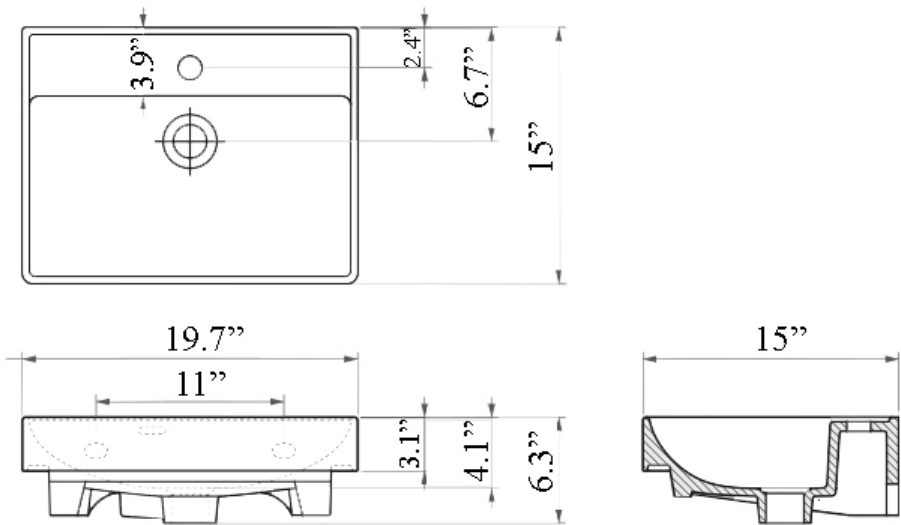

Product Specs Sheets

Cover Page

Nice 50

Features

- Bathroom Sink
- Made of Ceramic
- Glossy White Finish
- With Overflow
- Wall Mount or Drop-In Installation
- With One Faucet Hole

Related Items:

- WSBC 00076 | Push Waste Drain
- WSBC 53922 | Decorative Trap

| | | | |
|-----------------------------|---------------------------|---|---|
| Collection Nice | Model Nice 50 | Dimensions Metric <i>1 inch = 2.54 cm</i> <i>1 inch = 25.4 mm</i> |  1051 Lea Drive - Collegeville, PA 19426 Tel. 215 513 9400 - Fax 610 831 0215 www.ws bathcollections.com - info@ws bathcollections.com |
|-----------------------------|---------------------------|---|---|

* WS Bath Collections reserve the right to make revisions without notice to product specifications, dimensions, or information.

| | | | |
|-------------------------------------|-----------------------------------|--|---|
| <p>Collection Nice</p> | <p>Model Nice 50</p> | <p>Dimensions Metric <i>1 inch = 2.54 cm</i> <i>1 inch = 25.4 mm</i></p> |  <p>1051 Lea Drive - Collegeville, PA 19426 Tel. 215 513 9400 - Fax 610 831 0215 www.ws bathcollections.com - info@ws bathcollections.com</p> |
|-------------------------------------|-----------------------------------|--|---|

| | | | |
|---------------------------------------|----------------------------------|--|--|
| Collection Drains & Traps | Model Drains & Traps | Dimensions Metric 1 inch = 2.54 cm 1 inch = 25.4 mm | 01.2025  1051 Lea Drive - Collegeville, PA 19426 Tel. 215 513 9400 - Fax 610 831 0215 www.ws bathcollections.com - info@ws bathcollections.com |
|---------------------------------------|----------------------------------|--|--|