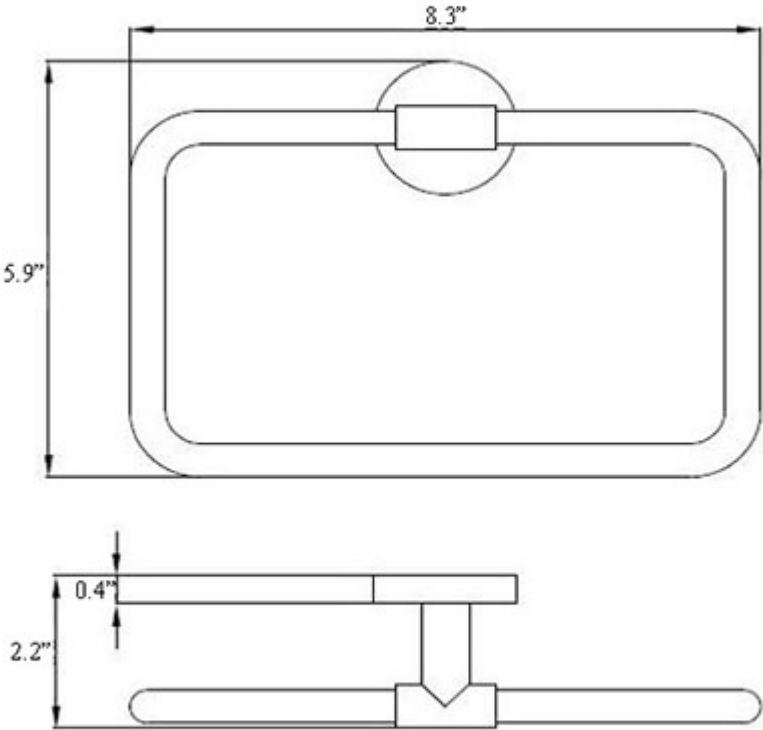

Norm WSBC 268609

* WS Bath Collections reserves the right to revise dimensions or information on this sheet without notice

Collection | Norm	Model | Norm WSBC 268609	Dimensions Metric <i>1 inch = 2.54 cm</i> <i>1 inch = 25.4 mm</i>	 1051 Lea Drive - Collegeville, PA 19426 Tel. 215 513 9400 - Fax 610 831 0215 www.ws bathcollections.com - info@ws bathcollections.com