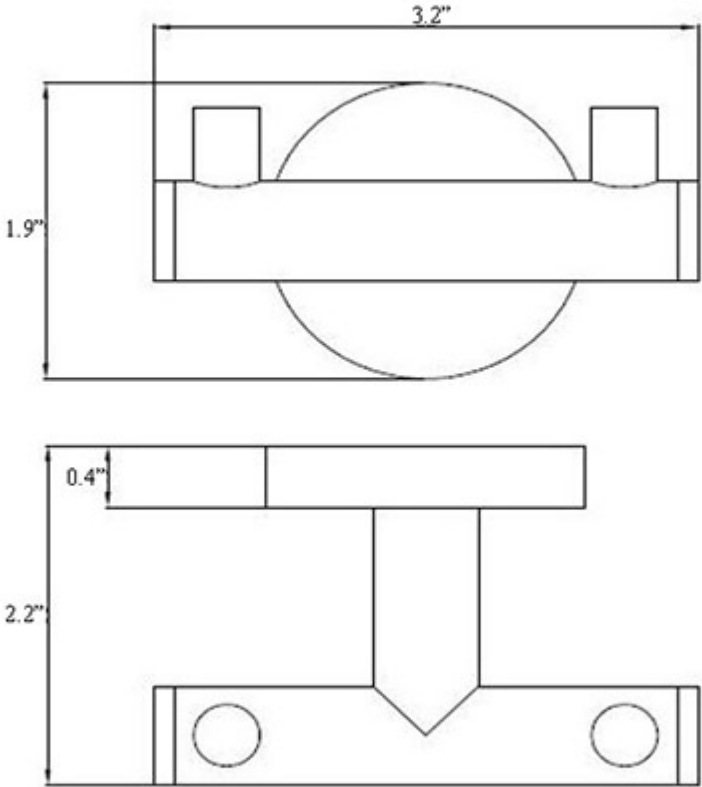

### Finishes:

\* WS Bath Collections reserves the right to revise dimensions or information on this sheet without notice

<b>Collection</b> Norm	<b>Model  </b> Norm WSBC 268639	<b>Dimensions Metric</b> <i>1 inch = 2.54 cm</i> <i>1 inch = 25.4 mm</i>	 1051 Lea Drive - Collegeville, PA 19426 Tel. 215 513 9400 - Fax 610 831 0215 <a href="http://www.ws bathcollections.com">www.ws bathcollections.com</a> - <a href="mailto:info@ws bathcollections.com">info@ws bathcollections.com</a>
---------------------------	------------------------------------	--	---

Norm WSBC 268639

\* WS Bath Collections reserves the right to revise dimensions or information on this sheet without notice

<b>Collection  </b> Norm	<b>Model  </b> Norm WSBC 268639	Dimensions Metric <i>1 inch = 2.54 cm</i> <i>1 inch = 25.4 mm</i>	 1051 Lea Drive - Collegeville, PA 19426 Tel. 215 513 9400 - Fax 610 831 0215 <a href="http://www.ws bathcollections.com">www.ws bathcollections.com</a> - <a href="mailto:info@ws bathcollections.com">info@ws bathcollections.com</a>
-----------------------------	------------------------------------	---	---