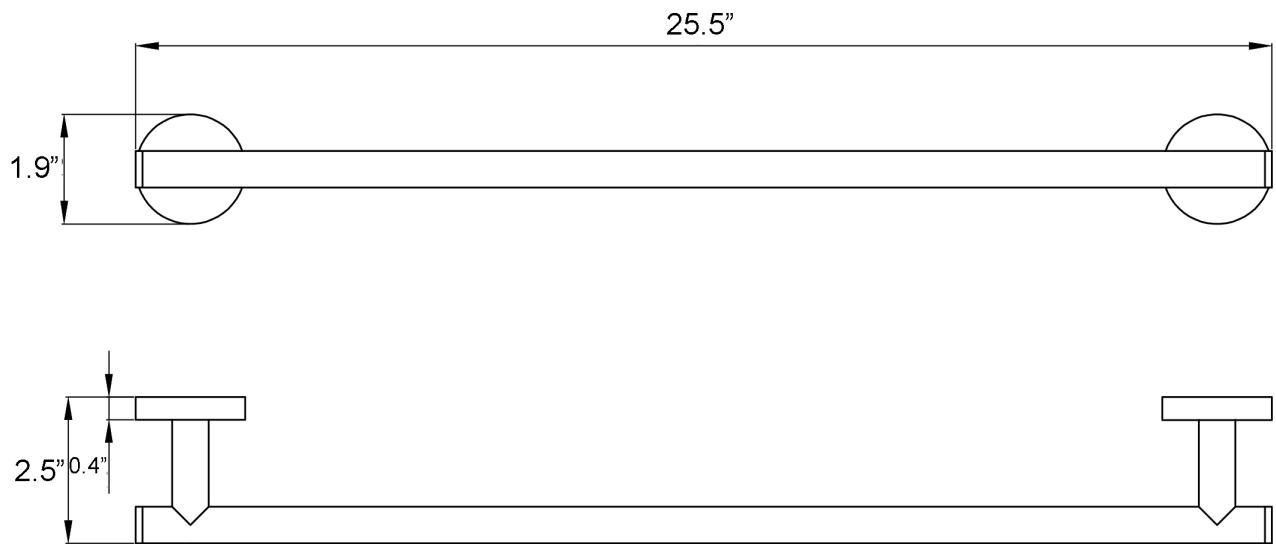

Features

- Towel Bar
- Polished Chrome Finish
- Solid Brass Base
- Includes Mounting Hardware

Norm WSBC 268612 CR

SKU# | Option:

- Norm WSBC 268612 CR | Polished Chrome

Finishes

<p>Collection Norm</p>	<p>Model Norm WSBC 268612</p>	<p>Dimensions Metric <i>1 inch = 2.54 cm</i> <i>1 inch = 25.4 mm</i></p>	 <p>1051 Lea Drive - Collegeville, PA 19426 Tel. 215 513 9400 - Fax 610 831 0215 www.ws bathcollections.com - info@ws bathcollections.com</p>
-----------------------------------	--	--	---

Product Specs Sheets

Collection
Pqto

Model |
Pqto WSBC 28: 834

Dimensions Metric
1 inch = 2.54 cm
1 inch = 25.4 mm

WS[®] BATH
COLLECTIONS

1051 Lea Drive - Collegeville, PA 19426
Tel. 215 513 9400 - Fax 610 831 0215
www.ws bathcollections.com - info@ws bathcollections.com