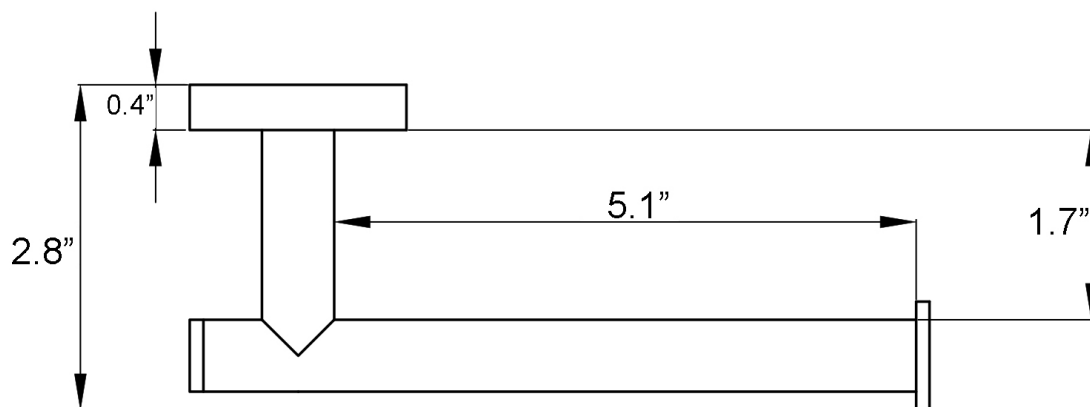

Finishes

|||| CR Polished Chrome

<p>Collection Norm</p>	<p>Model Norm WSBC 268690A</p>	<p>Dimensions Metric <i>1 inch = 2.54 cm</i> <i>1 inch = 25.4 mm</i></p>	 <p>1051 Lea Drive - Collegeville, PA 19426 Tel. 215 513 9400 - Fax 610 831 0215 www.wsbatchcollections.com - info@wsbatchcollectins.com</p>
-----------------------------------	---	--	---

Product Specs Sheets

Collection
Norm

Model |
Norm WSBC 268608

Dimensions Metric

1 inch = 2.54 cm
1 inch = 25.4 mm

WS[®]
BATH
COLLECTIONS

1051 Lea Drive - Collegeville, PA 19426
Tel. 215 513 9400 - Fax 610 831 0215
www.ws bathcollections.com - info@ws bathcollections.com

Product Specs Sheets

Collection
Pqto

Model |
Pqto WSBC 28: 832

Dimensions Metric
1 inch = 2.54 cm
1 inch = 25.4 mm

WS[®] BATH
COLLECTIONS

1051 Lea Drive - Collegeville, PA 19426
Tel. 215 513 9400 - Fax 610 831 0215
www.ws bathcollections.com - info@ws bathcollections.com

Product Specs Sheets

Collection
Pqto

Model |
Pqto WSBC 28: 826

Dimensions Metric
1 inch = 2.54 cm
1 inch = 25.4 mm

WS[®]
BATH
COLLECTIONS

1051 Lea Drive - Collegeville, PA 19426
Tel. 215 513 9400 - Fax 610 831 0215
www.ws bathcollections.com - info@ws bathcollections.com