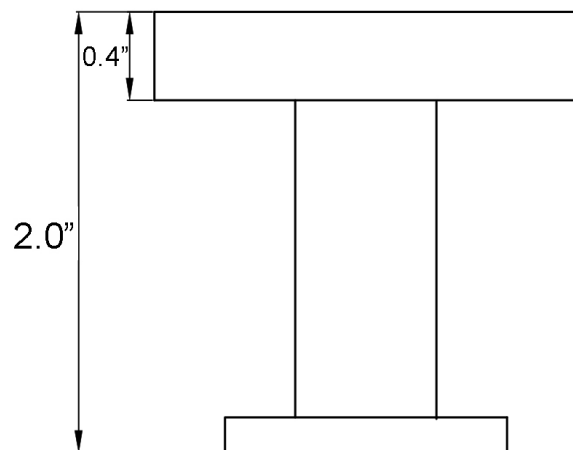

Features

- Bathroom accessory set
- Polished Chrome Finish
- Solid Brass Base
- Includes Mounting Hardware

Norm WSBC 268690A CR

SKU# | Option:

- Norm WSBC 268608 CR | Single Hook
- Norm WSBC 268610 CR | 19.6" L x 2.5" W x 1.9" H Towel Bar
- Norm WSBC 268604 CR | 6.5" L x 2.8" W x 1.9" H Toilet Paper Holder

Finishes

|||| CR Polished Chrome

<p>Collection Norm</p>	<p>Model Norm WSBC 268690A</p>	<p>Dimensions Metric <i>1 inch = 2.54 cm</i> <i>1 inch = 25.4 mm</i></p>	 <p>1051 Lea Drive - Collegeville, PA 19426 Tel. 215 513 9400 - Fax 610 831 0215 www.wsbatchcollections.com - info@wsbatchcollectins.com</p>
-----------------------------------	---	--	---

Product Specs Sheets

Collection
Norm

Model |
Norm WSBC 268608

Dimensions Metric

1 inch = 2.54 cm
1 inch = 25.4 mm

WS[®]
BATH
COLLECTIONS

1051 Lea Drive - Collegeville, PA 19426
Tel. 215 513 9400 - Fax 610 831 0215
www.ws bathcollections.com - info@ws bathcollections.com

Product Specs Sheets

Collection
Pqto

Model |
Pqto WSBC 28: 832

Dimensions Metric
1 inch = 2.54 cm
1 inch = 25.4 mm

WS[®] BATH
COLLECTIONS

1051 Lea Drive - Collegeville, PA 19426
Tel. 215 513 9400 - Fax 610 831 0215
www.ws bathcollections.com - info@ws bathcollections.com