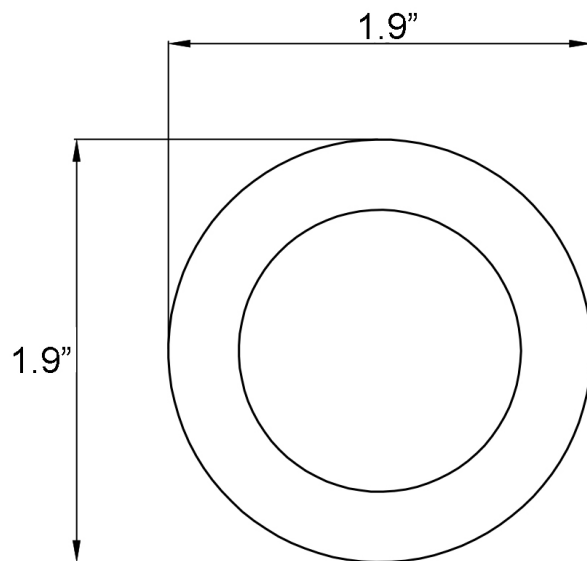

Features

- Bathroom accessory set
- Polished Chrome Finish
- Solid Brass Base
- Includes Mounting Hardware

Norm WSBC 268690A CR

SKU# | Option:

- Norm WSBC 268608 CR | Single Hook
- Norm WSBC 268610 CR | 19.6" L x 2.5" W x 1.9" H Towel Bar
- Norm WSBC 268604 CR | 6.5" L x 2.8" W x 1.9" H Toilet Paper Holder

Finishes

|||| CR Polished Chrome

<p>Collection Norm</p>	<p>Model Norm WSBC 268690A</p>	<p>Dimensions Metric <i>1 inch = 2.54 cm</i> <i>1 inch = 25.4 mm</i></p>	 <p>1051 Lea Drive - Collegeville, PA 19426 Tel. 215 513 9400 - Fax 610 831 0215 www.wsbatchcollections.com - info@wsbatchcollectins.com</p>
-----------------------------------	---	--	---

Product Specs Sheets

Collection
Norm

Model |
Norm WSBC 268608

Dimensions Metric

1 inch = 2.54 cm
1 inch = 25.4 mm

WS[®]
BATH
COLLECTIONS

1051 Lea Drive - Collegeville, PA 19426
Tel. 215 513 9400 - Fax 610 831 0215
www.ws bathcollections.com - info@ws bathcollections.com

Product Specs Sheets

Collection
Pqto

Model |
Pqto WSBC 28: 832

Dimensions Metric
1 inch = 2.54 cm
1 inch = 25.4 mm

WS[®] BATH
COLLECTIONS

1051 Lea Drive - Collegeville, PA 19426
Tel. 215 513 9400 - Fax 610 831 0215
www.ws bathcollections.com - info@ws bathcollections.com