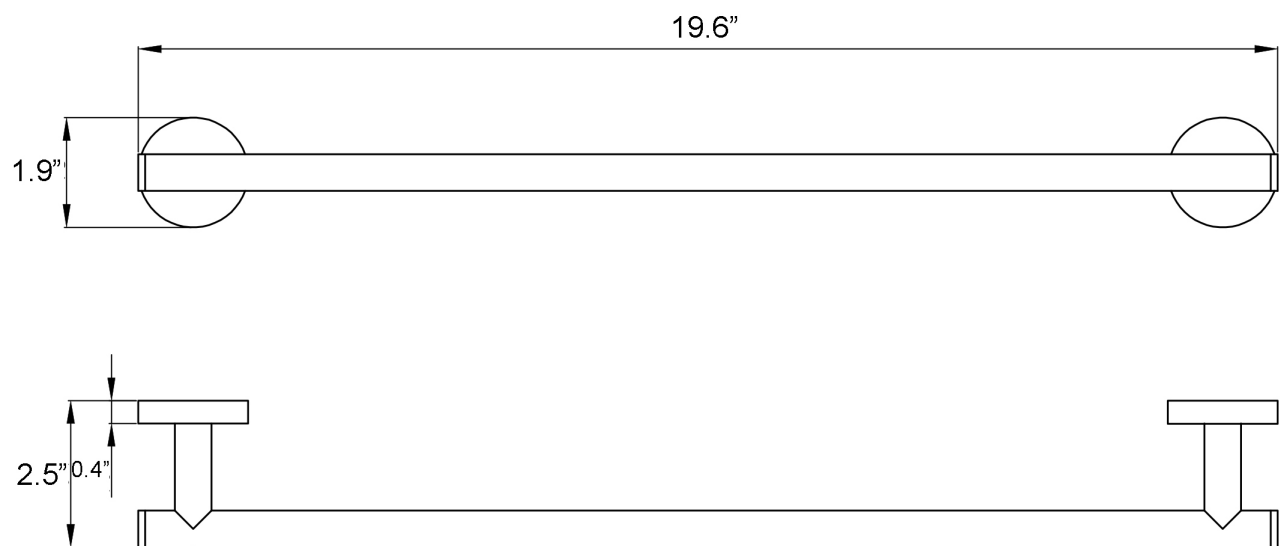

Features

- Bathroom accessory set
- Polished Chrome Finish
- Solid Brass Base
- Includes Mounting Hardware

Norm WSBC 268690A CR

SKU# | Option:

- Norm WSBC 268608 CR | Single Hook
- Norm WSBC 268610 CR | 19.6" L x 2.5" W x 1.9" H Towel Bar
- Norm WSBC 268604 CR | 6.5" L x 2.8" W x 1.9" H Toilet Paper Holder

Product Specs Sheets

Collection
Norm

Model |
Norm WSBC 268608

Dimensions Metric

1 inch = 2.54 cm
1 inch = 25.4 mm

WS[®]
BATH
COLLECTIONS

1051 Lea Drive - Collegeville, PA 19426
Tel. 215 513 9400 - Fax 610 831 0215
www.ws bathcollections.com - info@ws bathcollections.com

Product Specs Sheets

Collection
Pqto

Model |
Pqto WSBC 28: 832

Dimensions Metric
1 inch = 2.54 cm
1 inch = 25.4 mm

WS[®] BATH
COLLECTIONS

1051 Lea Drive - Collegeville, PA 19426
Tel. 215 513 9400 - Fax 610 831 0215
www.ws bathcollections.com - info@ws bathcollections.com

Product Specs Sheets

Collection
Pqto

Model |
Pqto WSBC 28: 826

Dimensions Metric
1 inch = 2.54 cm
1 inch = 25.4 mm

WS[®]
BATH
COLLECTIONS

1051 Lea Drive - Collegeville, PA 19426
Tel. 215 513 9400 - Fax 610 831 0215
www.ws bathcollections.com - info@ws bathcollections.com