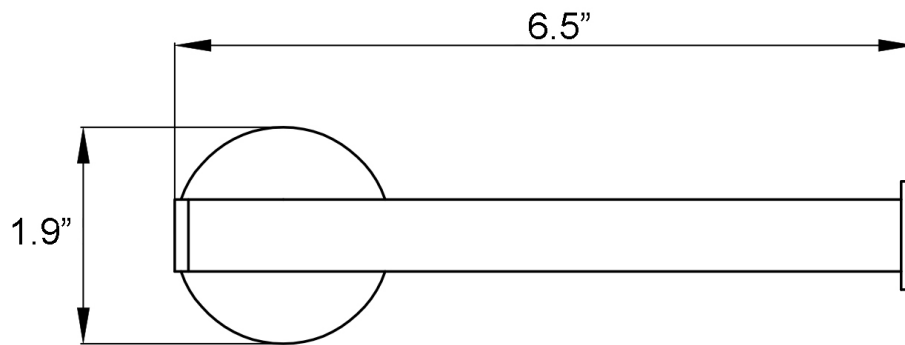

Finishes

|||| CR Polished Chrome

<p>Collection Norm</p>	<p>Model Norm WSBC 268690A</p>	<p>Dimensions Metric <i>1 inch = 2.54 cm</i> <i>1 inch = 25.4 mm</i></p>	 <p>1051 Lea Drive - Collegeville, PA 19426 Tel. 215 513 9400 - Fax 610 831 0215 www.wsbatchcollections.com - info@wsbatchcollectins.com</p>
-----------------------------------	---	--	---

Product Specs Sheets

Collection
Norm

Model |
Norm WSBC 268608

Dimensions Metric

1 inch = 2.54 cm
1 inch = 25.4 mm

WS[®]
BATH
COLLECTIONS

1051 Lea Drive - Collegeville, PA 19426
Tel. 215 513 9400 - Fax 610 831 0215
www.ws bathcollections.com - info@ws bathcollections.com

Product Specs Sheets

Collection
Pqto

Model |
Pqto WSBC 28: 832

Dimensions Metric
1 inch = 2.54 cm
1 inch = 25.4 mm

WS[®] BATH
COLLECTIONS

1051 Lea Drive - Collegeville, PA 19426
Tel. 215 513 9400 - Fax 610 831 0215
www.ws bathcollections.com - info@ws bathcollections.com

Product Specs Sheets

Collection
Pqto

Model |
Pqto WSBC 28: 826

Dimensions Metric
1 inch = 2.54 cm
1 inch = 25.4 mm

WS[®]
BATH
COLLECTIONS

1051 Lea Drive - Collegeville, PA 19426
Tel. 215 513 9400 - Fax 610 831 0215
www.ws bathcollections.com - info@ws bathcollections.com