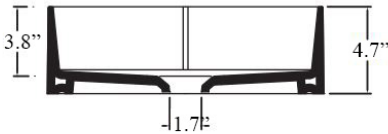

### Finishes:

-  Glossy White
-  Matte White
-  Glossy Black
-  Matte Black

\* WS Bath Collections reserves the right to revise dimensions or information on this sheet without notice

<b>Collection  </b> Occhio	<b>Model  </b> Occhio 48.38 - OCL02	Dimensions Metric <i>1 inch = 2.54 cm</i> <i>1 inch = 25.4 mm</i>	 1051 Lea Drive - Collegeville, PA 19426 Tel. 215 513 9400 - Fax 610 831 0215 <a href="http://www.ws bathcollections.com">www.ws bathcollections.com</a> - <a href="mailto:info@ws bathcollections.com">info@ws bathcollections.com</a>
-------------------------------	--	---	---

Occhio 48.38 - OCL02

Weight: 17.6 lbs.

\* WS Bath Collections reserves the right to revise dimensions or information on this sheet without notice

<p><b>Collection  </b> Occhio</p>	<p><b>Model  </b> Occhio 48.38 - OCL02</p>	<p>Dimensions Metric 1 inch = 2.54 cm 1 inch = 25.4 mm</p>	 <p>1051 Lea Drive - Collegeville, PA 19426 Tel. 215 513 9400 - Fax 610 831 0215 <a href="http://www.ws bathcollections.com">www.ws bathcollections.com</a> - <a href="mailto:info@ws bathcollections.com">info@ws bathcollections.com</a></p>
---------------------------------------	--	--	---