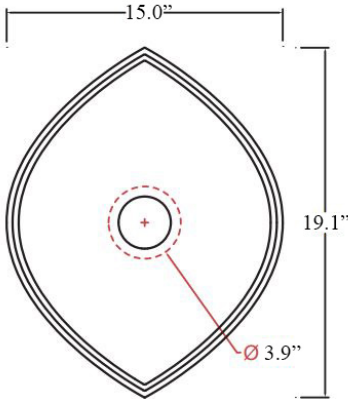

### Finishes:

-  Glossy White
-  Matte White
-  Glossy Black
-  Matte Black

\* WS Bath Collections reserves the right to revise dimensions or information on this sheet without notice

<b>Collection  </b> Occhio	<b>Model  </b> Occhio 48.38 - OCL02	Dimensions Metric <i>1 inch = 2.54 cm</i> <i>1 inch = 25.4 mm</i>	 1051 Lea Drive - Collegeville, PA 19426 Tel. 215 513 9400 - Fax 610 831 0215 <a href="http://www.ws bathcollections.com">www.ws bathcollections.com</a> - <a href="mailto:info@ws bathcollections.com">info@ws bathcollections.com</a>
-------------------------------	--	---	---

Occhio 48.38 - OCL02

Weight: 17.6 lbs.

\* WS Bath Collections reserves the right to revise dimensions or information on this sheet without notice

<p><b>Collection  </b> Occhio</p>	<p><b>Model  </b> Occhio 48.38 - OCL02</p>	<p>Dimensions Metric 1 inch = 2.54 cm 1 inch = 25.4 mm</p>	 <p>1051 Lea Drive - Collegeville, PA 19426 Tel. 215 513 9400 - Fax 610 831 0215 <a href="http://www.ws bathcollections.com">www.ws bathcollections.com</a> - <a href="mailto:info@ws bathcollections.com">info@ws bathcollections.com</a></p>
---------------------------------------	--	--	---

### Vessel/ countertop installation

Bolts

Silicone (optional)

Collection  
Occhio

Model |  
Occhio 48.38 - OCL02

Dimensions Metric  
*1 inch = 2.54 cm*  
*1 inch = 25.4 mm*

WS<sup>®</sup>  
BATH  
COLLECTIONS