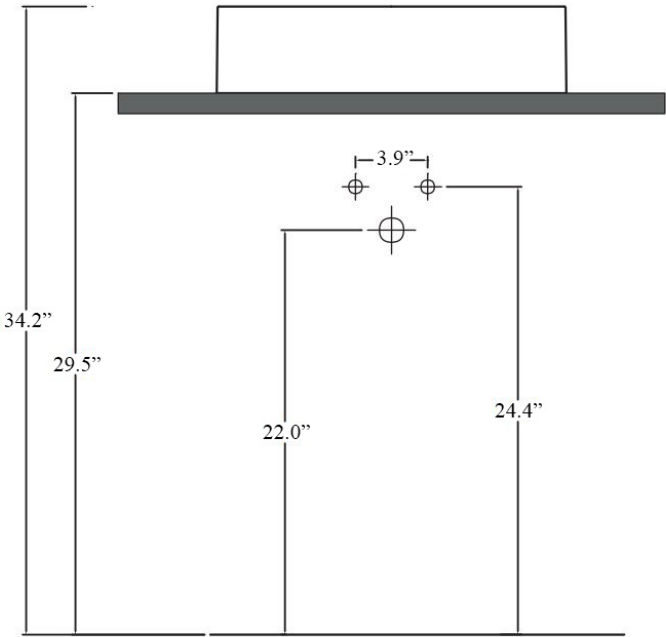

### Finishes:

-  Glossy White
-  Matte White
-  Glossy Black
-  Matte Black

\* WS Bath Collections reserves the right to revise dimensions or information on this sheet without notice

<b>Collection  </b> Occhio	<b>Model  </b> Occhio 48.38 - OCL02	Dimensions Metric <i>1 inch = 2.54 cm</i> <i>1 inch = 25.4 mm</i>	 1051 Lea Drive - Collegeville, PA 19426 Tel. 215 513 9400 - Fax 610 831 0215 <a href="http://www.ws bathcollections.com">www.ws bathcollections.com</a> - <a href="mailto:info@ws bathcollections.com">info@ws bathcollections.com</a>
-------------------------------	--	---	---

Occhio 48.38 - OCL02

Weight: 17.6 lbs.

\* WS Bath Collections reserves the right to revise dimensions or information on this sheet without notice

<p><b>Collection  </b> Occhio</p>	<p><b>Model  </b> Occhio 48.38 - OCL02</p>	<p>Dimensions Metric 1 inch = 2.54 cm 1 inch = 25.4 mm</p>	 <p>1051 Lea Drive - Collegeville, PA 19426 Tel. 215 513 9400 - Fax 610 831 0215 <a href="http://www.ws bathcollections.com">www.ws bathcollections.com</a> - <a href="mailto:info@ws bathcollections.com">info@ws bathcollections.com</a></p>
---------------------------------------	--	--	---

### Vessel/ countertop installation

Bolts

Silicone (optional)

Collection  
Occhio

Model |  
Occhio 48.38 - OCL02

Dimensions Metric  
*1 inch = 2.54 cm*  
*1 inch = 25.4 mm*

WS<sup>®</sup>  
BATH  
COLLECTIONS