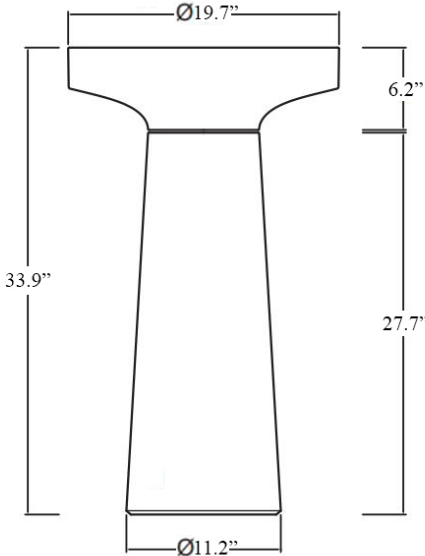

* WS Bath Collections reserves the right to revise dimensions or information on this sheet without notice

Collection Occhio	Model Occhio FS - OCL08W	Dimensions Metric <i>1 inch = 2.54 cm</i> <i>1 inch = 25.4 mm</i>	 1051 Lea Drive - Collegeville, PA 19426 Tel. 215 513 9400 - Fax 610 831 0215 www.ws bathcollections.com - info@ws bathcollections.com
-------------------------------	--------------------------------------	---	---

Occhio FS - OCL08W

Weight: 61.5 lbs.

* WS Bath Collections reserves the right to revise dimensions or information on this sheet without notice

<p>Collection Occhio</p>	<p>Model Occhio FS - OCL08W</p>	<p>Dimensions Metric 1 inch = 2.54 cm 1 inch = 25.4 mm</p>	 <p>1051 Lea Drive - Collegeville, PA 19426 Tel. 215 513 9400 - Fax 610 831 0215 www.ws bathcollections.com - info@ws bathcollections.com</p>
---------------------------------------	--	--	---

Bolts

Silicone (optional)

Collection
Occhio

Model |
Occhio FS - OCL08W

Dimensions Metric

1 inch = 2.54 cm
1 inch = 25.4 mm

1051 Lea Drive - Collegeville, PA 19426
Tel. 215 513 9400 - Fax 610 831 0215

www.ws bathcollections.com - info@ws bathcollections.com