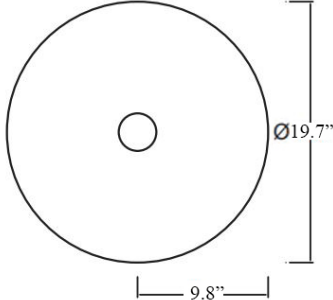

* WS Bath Collections reserves the right to revise dimensions or information on this sheet without notice

Collection Occhio	Model Occhio FS - OCL08W	Dimensions Metric <i>1 inch = 2.54 cm</i> <i>1 inch = 25.4 mm</i>	 1051 Lea Drive - Collegeville, PA 19426 Tel. 215 513 9400 - Fax 610 831 0215 www.ws bathcollections.com - info@ws bathcollections.com
-------------------------------	--------------------------------------	---	---

Occhio FS - OCL08W

Weight: 61.5 lbs.

* WS Bath Collections reserves the right to revise dimensions or information on this sheet without notice

<p>Collection Occhio</p>	<p>Model Occhio FS - OCL08W</p>	<p>Dimensions Metric 1 inch = 2.54 cm 1 inch = 25.4 mm</p>	 <p>1051 Lea Drive - Collegeville, PA 19426 Tel. 215 513 9400 - Fax 610 831 0215 www.ws bathcollections.com - info@ws bathcollections.com</p>
---------------------------------------	--	--	---

Bolts

Silicone (optional)

Collection
Occhio

Model |
Occhio FS - OCL08W

Dimensions Metric

1 inch = 2.54 cm
1 inch = 25.4 mm

1051 Lea Drive - Collegeville, PA 19426
Tel. 215 513 9400 - Fax 610 831 0215

www.ws bathcollections.com - info@ws bathcollections.com