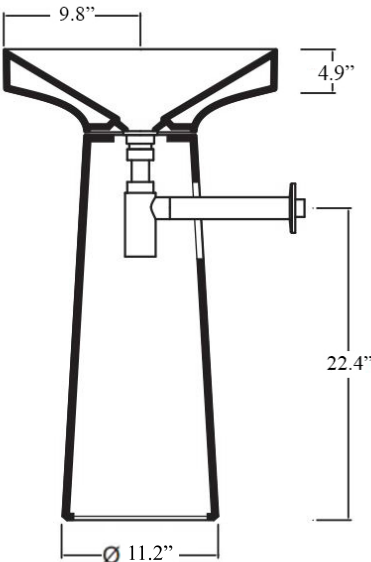

Related Items:

- WSBC 53922 | Decorative Trap
- WSBC 00076 | Push Waste Drain

Finishes:

-  Glossy White
-  Matte Black

SKU# | Options:

- Occhio FS - OCL08W WG | Glossy White
- Occhio FS - OCL08W BM | Matte Black

* WS Bath Collections reserves the right to revise dimensions or information on this sheet without notice

Collection Occhio	Model Occhio FS - OCL08W	Dimensions Metric <i>1 inch = 2.54 cm</i> <i>1 inch = 25.4 mm</i>	 1051 Lea Drive - Collegeville, PA 19426 Tel. 215 513 9400 - Fax 610 831 0215 www.ws bathcollections.com - info@ws bathcollections.com
-------------------------------	--------------------------------------	---	---

Occhio FS - OCL08W

Weight: 61.5 lbs.

* WS Bath Collections reserves the right to revise dimensions or information on this sheet without notice

<p>Collection Occhio</p>	<p>Model Occhio FS - OCL08W</p>	<p>Dimensions Metric 1 inch = 2.54 cm 1 inch = 25.4 mm</p>	 <p>1051 Lea Drive - Collegeville, PA 19426 Tel. 215 513 9400 - Fax 610 831 0215 www.ws bathcollections.com - info@ws bathcollections.com</p>
---------------------------------------	--	--	---

Bolts

Silicone (optional)

Collection
Occhio

Model |
Occhio FS - OCL08W

Dimensions Metric

1 inch = 2.54 cm
1 inch = 25.4 mm

1051 Lea Drive - Collegeville, PA 19426
Tel. 215 513 9400 - Fax 610 831 0215

www.ws bathcollections.com - info@ws bathcollections.com