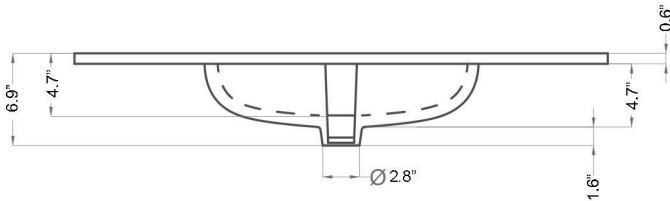

Related Items:

- WSBC 53991 | Push Waste Drain
- WSBC 53922 | Decorative Trap

Finishes:

 Glossy White

SKU# | Options:

- Onyx 100.01 WG | Single Hole
- Onyx 100.03 WG | Three Holes

* WS Bath Collections reserves the right to make revisions to product specifications and information without notice.

Collection Onyx	Model Onyx 100	Dimensions Metric <i>1 inch = 2.54 cm</i> <i>1 inch = 25.4 mm</i>	 1051 Lea Drive - Collegeville, PA 19426 Tel. 215 513 9400 - Fax 610 831 0215 www.ws bathcollections.com - info@ws bathcollections.com
-----------------------------	----------------------------	---	---

Onyx 100

Collection |
Onyx

Model |
Onyx 100

Dimensions Metric
1 inch = 2.54 cm
1 inch = 25.4 mm

1051 Lea Drive - Collegeville, PA 19426
Tel. 215 513 9400 - Fax 610 831 0215
www.ws bathcollections.com - info@ws bathcollectins.com

Collection |
Onyx

Model |
Onyx 100

Dimensions Metric
1 inch = 2.54 cm
1 inch = 25.4 mm

WS®
BATH
COLLECTIONS

1051 Lea Drive - Collegeville, PA 19426
Tel. 215 513 9400 - Fax 610 831 0215
www.ws bathcollections.com - info@ws bathcollectins.com