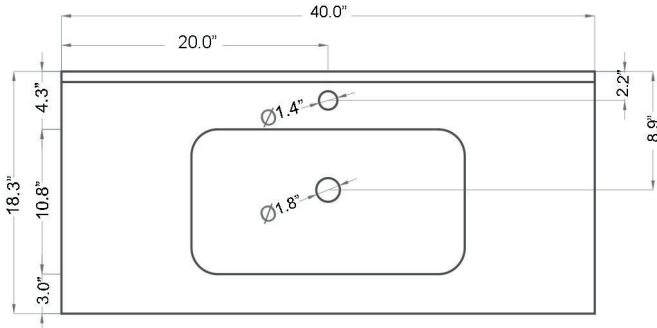

Related Items:

- WSBC 53991 | Push Waste Drain
- WSBC 53922 | Decorative Trap

Finishes:

 Glossy White

SKU# | Options:

- Onyx 100.01 WG | Single Hole
- Onyx 100.03 WG | Three Holes

* WS Bath Collections reserves the right to make revisions to product specifications and information without notice.

Collection Onyx	Model Onyx 100	Dimensions Metric <i>1 inch = 2.54 cm</i> <i>1 inch = 25.4 mm</i>	 1051 Lea Drive - Collegeville, PA 19426 Tel. 215 513 9400 - Fax 610 831 0215 www.ws bathcollections.com - info@ws bathcollections.com
-----------------------------	----------------------------	---	---

Onyx 100

Collection |
Onyx

Model |
Onyx 100

Dimensions Metric
1 inch = 2.54 cm
1 inch = 25.4 mm

1051 Lea Drive - Collegeville, PA 19426
Tel. 215 513 9400 - Fax 610 831 0215
www.ws bathcollections.com - info@ws bathcollectins.com

Collection |
Onyx

Model |
Onyx 100

Dimensions Metric
1 inch = 2.54 cm
1 inch = 25.4 mm

WS®
BATH
COLLECTIONS

1051 Lea Drive - Collegeville, PA 19426
Tel. 215 513 9400 - Fax 610 831 0215
www.ws bathcollections.com - info@ws bathcollectins.com