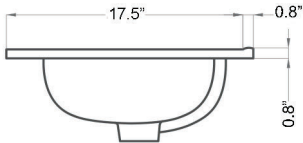

Related Items:

- WSBC 53991 | Push Waste Drain
- WSBC 53922 | Decorative Trap

Finishes:

 Glossy White

SKU# | Options:

- Onyx 100.01 WG | Single Hole
- Onyx 100.03 WG | Three Holes

* WS Bath Collections reserves the right to make revisions to product specifications and information without notice.

Collection Onyx	Model Onyx 100	Dimensions Metric <i>1 inch = 2.54 cm</i> <i>1 inch = 25.4 mm</i>	 1051 Lea Drive - Collegeville, PA 19426 Tel. 215 513 9400 - Fax 610 831 0215 www.ws bathcollections.com - info@ws bathcollections.com
-----------------------------	----------------------------	---	---

Onyx 100

Collection |
Onyx

Model |
Onyx 100

Dimensions Metric
1 inch = 2.54 cm
1 inch = 25.4 mm

1051 Lea Drive - Collegeville, PA 19426
Tel. 215 513 9400 - Fax 610 831 0215
www.ws bathcollections.com - info@ws bathcollectins.com

Collection |
Onyx

Model |
Onyx 100

Dimensions Metric
1 inch = 2.54 cm
1 inch = 25.4 mm

WS®
BATH
COLLECTIONS

1051 Lea Drive - Collegeville, PA 19426
Tel. 215 513 9400 - Fax 610 831 0215
www.ws bathcollections.com - info@ws bathcollectins.com