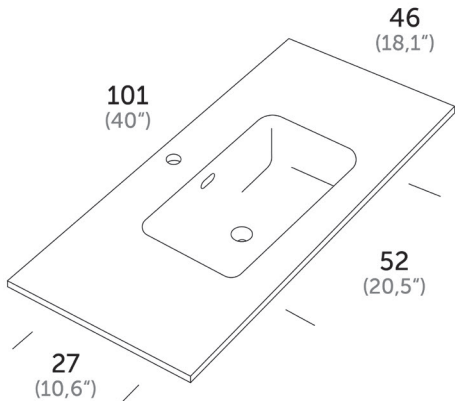

Related Items:

- WSBC 53991 | Push Waste Drain
- WSBC 53922 | Decorative Trap

Finishes:

 Glossy White

SKU# | Options:

- Onyx 100.01 WG | Single Hole
- Onyx 100.03 WG | Three Holes

* WS Bath Collections reserves the right to make revisions to product specifications and information without notice.

Collection Onyx	Model Onyx 100	Dimensions Metric <i>1 inch = 2.54 cm</i> <i>1 inch = 25.4 mm</i>	 1051 Lea Drive - Collegeville, PA 19426 Tel. 215 513 9400 - Fax 610 831 0215 www.ws bathcollections.com - info@ws bathcollections.com
-----------------------------	----------------------------	---	---

Onyx 100

Collection |
Onyx

Model |
Onyx 100

Dimensions Metric
1 inch = 2.54 cm
1 inch = 25.4 mm

1051 Lea Drive - Collegeville, PA 19426
Tel. 215 513 9400 - Fax 610 831 0215
www.ws bathcollections.com - info@ws bathcollectins.com

Collection |
Onyx

Model |
Onyx 100

Dimensions Metric
1 inch = 2.54 cm
1 inch = 25.4 mm

WS®
BATH
COLLECTIONS

1051 Lea Drive - Collegeville, PA 19426
Tel. 215 513 9400 - Fax 610 831 0215
www.ws bathcollections.com - info@ws bathcollectins.com