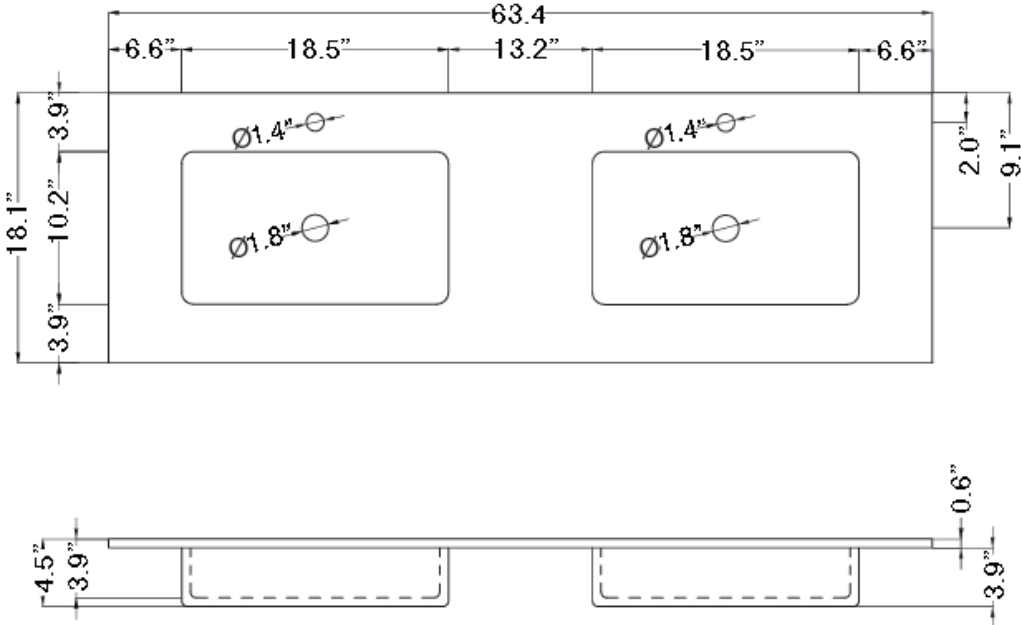

Product Specs Sheets

Cover Page

Onyx 160D

Features

- Bathroom Sink With Integrated Sink and Top
- Made of Solid Surface
- Matte White Finish
- Drop-In Installation or as Vanity Top and Sink
- With One Faucet Hole
- Made in Spain

Collection Onyx	Model Onyx 160D	Dimensions Metric <i>1 inch = 2.54 cm</i> <i>1 inch = 25.4 mm</i>	 1051 Lea Drive - Collegeville, PA 19426 Tel. 215 513 9400 - Fax 610 831 0215 www.ws bathcollections.com - info@ws bathcollections.com
-----------------------------	-----------------------------	---	---

Onyx 160D

Collection |
Onyx

Model |
Onyx 160D

Dimensions Metric
1 inch = 2.54 cm
1 inch = 25.4 mm

1051 Lea Drive - Collegeville, PA 19426
Tel. 215 513 9400 - Fax 610 831 0215
www.ws bathcollections.com - info@ws bathcollectins.com

Collection |
Onyx

Model |
Onyx 160D

Dimensions Metric

1 inch = 2.54 cm

1 inch = 25.4 mm

WS®
BATH
COLLECTIONS

1051 Lea Drive - Collegeville, PA 19426
Tel. 215 513 9400 - Fax 610 831 0215

www.ws bathcollections.com - info@ws bathcollectins.com