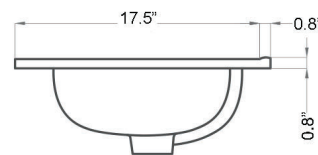

Related Items:

- WSBC 53991 | Push Waste Drain
- WSBC 53922 | Decorative Trap

Finishes:

-  Glossy White
-  Matte Black

SKU# | Options:

- Onyx 60.01 WG | Glossy White, Single Hole
- Onyx 60.03 WG | Glossy White, Three Holes
- Onyx 60.01 BM | Matte Black, Single Hole
- Onyx 60.03 BM | Matte Black, Three Holes

* WS Bath Collections reserves the right to make revisions to product specifications and information without notice.

Collection Onyx	Model Onyx 60	Dimensions Metric <i>1 inch = 2.54 cm</i> <i>1 inch = 25.4 mm</i>	 1051 Lea Drive - Collegeville, PA 19426 Tel. 215 513 9400 - Fax 610 831 0215 www.ws bathcollections.com - info@ws bathcollections.com
-----------------------------	---------------------------	---	---

Onyx 60

Collection |
Onyx

Model |
Onyx 60

Dimensions Metric
1 inch = 2.54 cm
1 inch = 25.4 mm

WS[®] BATH COLLECTIONS
1051 Lea Drive - Collegeville, PA 19426
Tel. 215 513 9400 - Fax 610 831 0215
www.ws bathcollections.com - info@ws bathcollectins.com

Collection |
Onyx

Model |
Onyx 60

Dimensions Metric
1 inch = 2.54 cm
1 inch = 25.4 mm

WS[®]
BATH
COLLECTIONS

1051 Lea Drive - Collegeville, PA 19426
Tel. 215 513 9400 - Fax 610 831 0215
www.ws bathcollections.com - info@ws bathcollectins.com