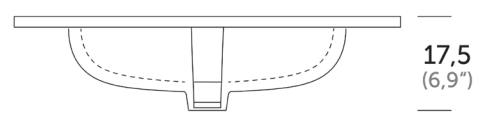

Related Items:

- WSBC 53991 | Push Waste Drain
- WSBC 53922 | Decorative Trap

Finishes:

-  Glossy White
-  Matte Black

SKU# | Options:

- Onyx 60.01 WG | Glossy White, Single Hole
- Onyx 60.03 WG | Glossy White, Three Holes
- Onyx 60.01 BM | Matte Black, Single Hole
- Onyx 60.03 BM | Matte Black, Three Holes

* WS Bath Collections reserves the right to make revisions to product specifications and information without notice.

Collection Onyx	Model Onyx 60	Dimensions Metric <i>1 inch = 2.54 cm</i> <i>1 inch = 25.4 mm</i>	 1051 Lea Drive - Collegeville, PA 19426 Tel. 215 513 9400 - Fax 610 831 0215 www.ws bathcollections.com - info@ws bathcollections.com
-----------------------------	---------------------------	---	---

Onyx 60

Collection |
Onyx

Model |
Onyx 60

Dimensions Metric
1 inch = 2.54 cm
1 inch = 25.4 mm

WS[®] BATH COLLECTIONS
1051 Lea Drive - Collegeville, PA 19426
Tel. 215 513 9400 - Fax 610 831 0215
www.ws bathcollections.com - info@ws bathcollectins.com

Collection |
Onyx

Model |
Onyx 60

Dimensions Metric
1 inch = 2.54 cm
1 inch = 25.4 mm

WS[®]
BATH
COLLECTIONS

1051 Lea Drive - Collegeville, PA 19426
Tel. 215 513 9400 - Fax 610 831 0215
www.ws bathcollections.com - info@ws bathcollectins.com