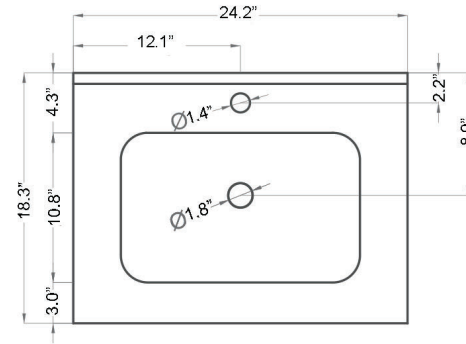

Related Items:

- WSBC 53991 | Push Waste Drain
- WSBC 53922 | Decorative Trap

Finishes:

-  Glossy White
-  Matte Black

SKU# | Options:

- Onyx 60.01 WG | Glossy White, Single Hole
- Onyx 60.03 WG | Glossy White, Three Holes
- Onyx 60.01 BM | Matte Black, Single Hole
- Onyx 60.03 BM | Matte Black, Three Holes

* WS Bath Collections reserves the right to make revisions to product specifications and information without notice.

Collection Onyx	Model Onyx 60	Dimensions Metric <i>1 inch = 2.54 cm</i> <i>1 inch = 25.4 mm</i>	 1051 Lea Drive - Collegeville, PA 19426 Tel. 215 513 9400 - Fax 610 831 0215 www.ws bathcollections.com - info@ws bathcollections.com
-----------------------------	---------------------------	---	---

Onyx 60

Collection |
Onyx

Model |
Onyx 60

Dimensions Metric
1 inch = 2.54 cm
1 inch = 25.4 mm

WS[®] BATH COLLECTIONS
1051 Lea Drive - Collegeville, PA 19426
Tel. 215 513 9400 - Fax 610 831 0215
www.ws bathcollections.com - info@ws bathcollectins.com

Collection |
Onyx

Model |
Onyx 60

Dimensions Metric
1 inch = 2.54 cm
1 inch = 25.4 mm

WS[®]
BATH
COLLECTIONS

1051 Lea Drive - Collegeville, PA 19426
Tel. 215 513 9400 - Fax 610 831 0215
www.ws bathcollections.com - info@ws bathcollectins.com