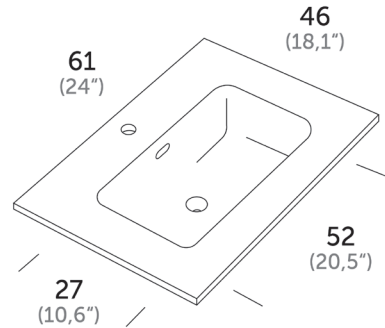

Related Items:

- WSBC 53991 | Push Waste Drain
- WSBC 53922 | Decorative Trap

Finishes:

-  Glossy White
-  Matte Black

SKU# | Options:

- Onyx 60.01 WG | Glossy White, Single Hole
- Onyx 60.03 WG | Glossy White, Three Holes
- Onyx 60.01 BM | Matte Black, Single Hole
- Onyx 60.03 BM | Matte Black, Three Holes

* WS Bath Collections reserves the right to make revisions to product specifications and information without notice.

Collection Onyx	Model Onyx 60	Dimensions Metric <i>1 inch = 2.54 cm</i> <i>1 inch = 25.4 mm</i>	 1051 Lea Drive - Collegeville, PA 19426 Tel. 215 513 9400 - Fax 610 831 0215 www.ws bathcollections.com - info@ws bathcollections.com
-----------------------------	---------------------------	---	---

Onyx 60

Collection |
Onyx

Model |
Onyx 60

Dimensions Metric
1 inch = 2.54 cm
1 inch = 25.4 mm

WS[®] BATH COLLECTIONS
1051 Lea Drive - Collegeville, PA 19426
Tel. 215 513 9400 - Fax 610 831 0215
www.ws bathcollections.com - info@ws bathcollectins.com

Collection |
Onyx

Model |
Onyx 60

Dimensions Metric
1 inch = 2.54 cm
1 inch = 25.4 mm

WS[®]
BATH
COLLECTIONS

1051 Lea Drive - Collegeville, PA 19426
Tel. 215 513 9400 - Fax 610 831 0215
www.ws bathcollections.com - info@ws bathcollectins.com