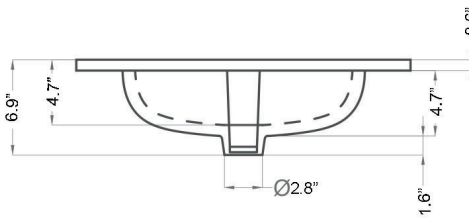

Related Items:

- WSBC 53991 | Push Waste Drain
- WSBC 53922 | Decorative Trap

Finishes:

-  Glossy White
-  Matte Black

SKU# | Options:

- Onyx 60.01 WG | Glossy White, Single Hole
- Onyx 60.03 WG | Glossy White, Three Holes
- Onyx 60.01 BM | Matte Black, Single Hole
- Onyx 60.03 BM | Matte Black, Three Holes

* WS Bath Collections reserves the right to make revisions to product specifications and information without notice.

Collection Onyx	Model Onyx 60	Dimensions Metric <i>1 inch = 2.54 cm</i> <i>1 inch = 25.4 mm</i>	 1051 Lea Drive - Collegeville, PA 19426 Tel. 215 513 9400 - Fax 610 831 0215 www.ws bathcollections.com - info@ws bathcollections.com
-----------------------------	---------------------------	---	---

Onyx 60

Collection |
Onyx

Model |
Onyx 60

Dimensions Metric
1 inch = 2.54 cm
1 inch = 25.4 mm

WS[®] BATH COLLECTIONS
1051 Lea Drive - Collegeville, PA 19426
Tel. 215 513 9400 - Fax 610 831 0215
www.ws bathcollections.com - info@ws bathcollectins.com

Collection |
Onyx

Model |
Onyx 60

Dimensions Metric
1 inch = 2.54 cm
1 inch = 25.4 mm

WS[®]
BATH
COLLECTIONS

1051 Lea Drive - Collegeville, PA 19426
Tel. 215 513 9400 - Fax 610 831 0215
www.ws bathcollections.com - info@ws bathcollectins.com