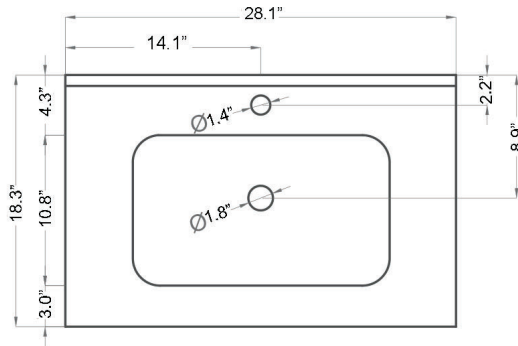

<b>Collection  </b> Onyx	<b>Model  </b> Onyx 70	Dimensions Metric <i>1 inch = 2.54 cm</i> <i>1 inch = 25.4 mm</i>	 1051 Lea Drive - Collegeville, PA 19426 Tel. 215 513 9400 - Fax 610 831 0215 <a href="http://www.ws bathcollections.com">www.ws bathcollections.com</a> - <a href="mailto:info@ws bathcollections.com">info@ws bathcollections.com</a>
-----------------------------	---------------------------	---	---

Onyx 70

**Collection |**  
Onyx

**Model |**  
Onyx 70

**Dimensions Metric**  
1 inch = 2.54 cm  
1 inch = 25.4 mm

1051 Lea Drive - Collegeville, PA 19426  
Tel. 215 513 9400 - Fax 610 831 0215  
[www.ws bathcollections.com](http://www.ws bathcollections.com) - [info@ws bathcollectins.com](mailto:info@ws bathcollectins.com)

### Vessel/Countertop Installation

Bolts

Silicone (optional)

**Collection |**  
Onyx

**Model |**  
Onyx 70

Dimensions Metric  
1 inch = 2.54 cm  
1 inch = 25.4 mm

**WS**®  
**BATH**  
**COLLECTIONS**

1051 Lea Drive - Collegeville, PA 19426  
Tel. 215 513 9400 - Fax 610 831 0215  
[www.ws bathcollections.com](http://www.ws bathcollections.com) - [info@ws bathcollectins.com](mailto:info@ws bathcollectins.com)