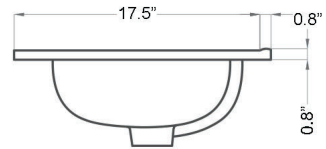

### SKU# | Options:

- Onyx 70.01 WG | Glossy White, Single Hole
- Onyx 70.03 WG | Glossy White, Three Holes
- Onyx 70.01 BM | Matte Black, Single Hole
- Onyx 70.03 BM | Matte Black, Three Holes

\* WS Bath Collections reserves the right to make revisions to product specifications and information without notice.

<b>Collection  </b> Onyx	<b>Model  </b> Onyx 70	Dimensions Metric <i>1 inch = 2.54 cm</i> <i>1 inch = 25.4 mm</i>	 1051 Lea Drive - Collegeville, PA 19426 Tel. 215 513 9400 - Fax 610 831 0215 <a href="http://www.ws bathcollections.com">www.ws bathcollections.com</a> - <a href="mailto:info@ws bathcollections.com">info@ws bathcollections.com</a>
-----------------------------	---------------------------	---	---

Onyx 70

**Collection |**  
Onyx

**Model |**  
Onyx 70

**Dimensions Metric**  
1 inch = 2.54 cm  
1 inch = 25.4 mm

1051 Lea Drive - Collegeville, PA 19426  
Tel. 215 513 9400 - Fax 610 831 0215  
[www.ws bathcollections.com](http://www.ws bathcollections.com) - [info@ws bathcollectins.com](mailto:info@ws bathcollectins.com)

### Vessel/Countertop Installation

Bolts

Silicone (optional)

**Collection |**  
Onyx

**Model |**  
Onyx 70

Dimensions Metric  
1 inch = 2.54 cm  
1 inch = 25.4 mm

**WS**®  
**BATH**  
**COLLECTIONS**

1051 Lea Drive - Collegeville, PA 19426  
Tel. 215 513 9400 - Fax 610 831 0215  
[www.ws bathcollections.com](http://www.ws bathcollections.com) - [info@ws bathcollectins.com](mailto:info@ws bathcollectins.com)