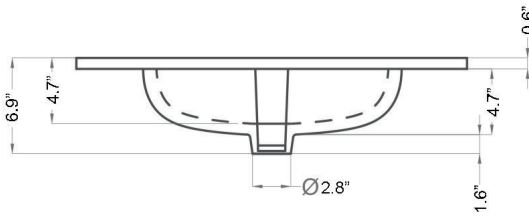

<b>Collection  </b> Onyx	<b>Model  </b> Onyx 70	Dimensions Metric <i>1 inch = 2.54 cm</i> <i>1 inch = 25.4 mm</i>	 1051 Lea Drive - Collegeville, PA 19426 Tel. 215 513 9400 - Fax 610 831 0215 <a href="http://www.ws bathcollections.com">www.ws bathcollections.com</a> - <a href="mailto:info@ws bathcollections.com">info@ws bathcollections.com</a>
-----------------------------	---------------------------	---	---

Onyx 70

**Collection |**  
Onyx

**Model |**  
Onyx 70

**Dimensions Metric**  
1 inch = 2.54 cm  
1 inch = 25.4 mm

1051 Lea Drive - Collegeville, PA 19426  
Tel. 215 513 9400 - Fax 610 831 0215  
[www.ws bathcollections.com](http://www.ws bathcollections.com) - [info@ws bathcollectins.com](mailto:info@ws bathcollectins.com)

### Vessel/Countertop Installation

Bolts

Silicone (optional)

**Collection |**  
Onyx

**Model |**  
Onyx 70

Dimensions Metric  
1 inch = 2.54 cm  
1 inch = 25.4 mm

**WS**®  
**BATH**  
**COLLECTIONS**

1051 Lea Drive - Collegeville, PA 19426  
Tel. 215 513 9400 - Fax 610 831 0215  
[www.ws bathcollections.com](http://www.ws bathcollections.com) - [info@ws bathcollectins.com](mailto:info@ws bathcollectins.com)