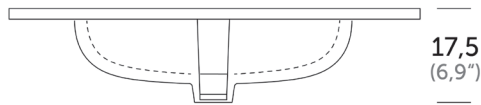

Onyx 70

Collection |
Onyx

Model |
Onyx 70

Dimensions Metric
1 inch = 2.54 cm
1 inch = 25.4 mm

1051 Lea Drive - Collegeville, PA 19426
Tel. 215 513 9400 - Fax 610 831 0215
www.ws bathcollections.com - info@ws bathcollectins.com