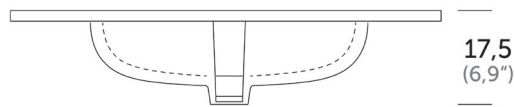

* WS Bath Collections reserves the right to make revisions to product specifications and information without notice.

Collection Onyx	Model Onyx 80	Dimensions Metric <i>1 inch = 2.54 cm</i> <i>1 inch = 25.4 mm</i>	 1051 Lea Drive - Collegeville, PA 19426 Tel. 215 513 9400 - Fax 610 831 0215 www.ws bathcollections.com - info@ws bathcollections.com
-----------------------------	---------------------------	---	---

Onyx 80

Collection |
Onyx

Model |
Onyx 80

Dimensions Metric
1 inch = 2.54 cm
1 inch = 25.4 mm

WS[®] BATH COLLECTIONS
1051 Lea Drive - Collegeville, PA 19426
Tel. 215 513 9400 - Fax 610 831 0215
www.ws bathcollections.com - info@ws bathcollectins.com

Collection |
Onyx

Model |
Onyx 80

Dimensions Metric
1 inch = 2.54 cm
1 inch = 25.4 mm

WS®
BATH
COLLECTIONS

1051 Lea Drive - Collegeville, PA 19426
Tel. 215 513 9400 - Fax 610 831 0215
www.ws bathcollections.com - info@ws bathcollectins.com