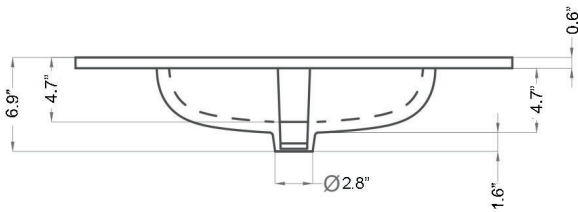

Related Items:

- WSBC 53991 | Push Waste Drain
- WSBC 53922 | Decorative Trap

Finishes:

-  Glossy White
-  Matte Black

SKU# | Options:

- Onyx 80.01 WG | Glossy White, Single Hole
- Onyx 80.03 WG | Glossy White, Three Holes
- Onyx 80.01 BM | Matte Black, Single Hole
- Onyx 80.03 BM | Matte Black, Three Holes

* WS Bath Collections reserves the right to make revisions to product specifications and information without notice.

Collection Onyx	Model Onyx 80	Dimensions Metric <i>1 inch = 2.54 cm</i> <i>1 inch = 25.4 mm</i>	 1051 Lea Drive - Collegeville, PA 19426 Tel. 215 513 9400 - Fax 610 831 0215 www.ws bathcollections.com - info@ws bathcollections.com
-----------------------------	---------------------------	---	---

Onyx 80

Collection |
Onyx

Model |
Onyx 80

Dimensions Metric
1 inch = 2.54 cm
1 inch = 25.4 mm

WS[®] BATH COLLECTIONS
1051 Lea Drive - Collegeville, PA 19426
Tel. 215 513 9400 - Fax 610 831 0215
www.ws bathcollections.com - info@ws bathcollectins.com

Collection |
Onyx

Model |
Onyx 80

Dimensions Metric
1 inch = 2.54 cm
1 inch = 25.4 mm

WS®
BATH
COLLECTIONS

1051 Lea Drive - Collegeville, PA 19426
Tel. 215 513 9400 - Fax 610 831 0215
www.ws bathcollections.com - info@ws bathcollectins.com