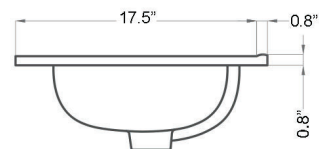

Related Items:

- WSBC 53991 | Push Waste Drain
- WSBC 53922 | Decorative Trap

Finishes:

-  Glossy White
-  Matte Black

SKU# | Options:

- Onyx 80.01 WG | Glossy White, Single Hole
- Onyx 80.03 WG | Glossy White, Three Holes
- Onyx 80.01 BM | Matte Black, Single Hole
- Onyx 80.03 BM | Matte Black, Three Holes

* WS Bath Collections reserves the right to make revisions to product specifications and information without notice.

Collection Onyx	Model Onyx 80	Dimensions Metric <i>1 inch = 2.54 cm</i> <i>1 inch = 25.4 mm</i>	 1051 Lea Drive - Collegeville, PA 19426 Tel. 215 513 9400 - Fax 610 831 0215 www.ws bathcollections.com - info@ws bathcollections.com
-----------------------------	---------------------------	---	---

Onyx 80

Collection |
Onyx

Model |
Onyx 80

Dimensions Metric
1 inch = 2.54 cm
1 inch = 25.4 mm

WS[®] BATH COLLECTIONS
1051 Lea Drive - Collegeville, PA 19426
Tel. 215 513 9400 - Fax 610 831 0215
www.ws bathcollections.com - info@ws bathcollectins.com

Collection |
Onyx

Model |
Onyx 80

Dimensions Metric
1 inch = 2.54 cm
1 inch = 25.4 mm

WS®
BATH
COLLECTIONS

1051 Lea Drive - Collegeville, PA 19426
Tel. 215 513 9400 - Fax 610 831 0215
www.ws bathcollections.com - info@ws bathcollectins.com