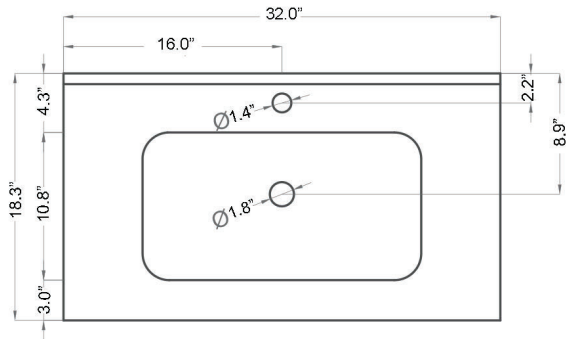

Related Items:

- WSBC 53991 | Push Waste Drain
- WSBC 53922 | Decorative Trap

Finishes:

-  Glossy White
-  Matte Black

SKU# | Options:

- Onyx 80.01 WG | Glossy White, Single Hole
- Onyx 80.03 WG | Glossy White, Three Holes
- Onyx 80.01 BM | Matte Black, Single Hole
- Onyx 80.03 BM | Matte Black, Three Holes

* WS Bath Collections reserves the right to make revisions to product specifications and information without notice.

Collection Onyx	Model Onyx 80	Dimensions Metric <i>1 inch = 2.54 cm</i> <i>1 inch = 25.4 mm</i>	 1051 Lea Drive - Collegeville, PA 19426 Tel. 215 513 9400 - Fax 610 831 0215 www.ws bathcollections.com - info@ws bathcollections.com
-----------------------------	---------------------------	---	---

Onyx 80

Collection |
Onyx

Model |
Onyx 80

Dimensions Metric
1 inch = 2.54 cm
1 inch = 25.4 mm

WS[®] BATH COLLECTIONS
1051 Lea Drive - Collegeville, PA 19426
Tel. 215 513 9400 - Fax 610 831 0215
www.ws bathcollections.com - info@ws bathcollectins.com

Collection |
Onyx

Model |
Onyx 80

Dimensions Metric
1 inch = 2.54 cm
1 inch = 25.4 mm

WS®
BATH
COLLECTIONS

1051 Lea Drive - Collegeville, PA 19426
Tel. 215 513 9400 - Fax 610 831 0215
www.ws bathcollections.com - info@ws bathcollectins.com