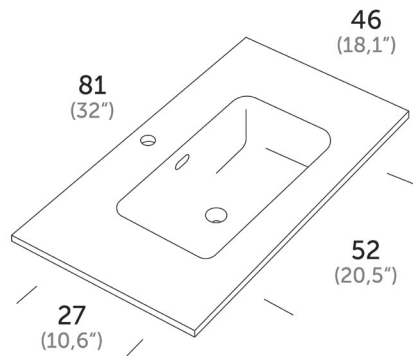

Related Items:

- WSBC 53991 | Push Waste Drain
- WSBC 53922 | Decorative Trap

Finishes:

-  Glossy White
-  Matte Black

SKU# | Options:

- Onyx 80.01 WG | Glossy White, Single Hole
- Onyx 80.03 WG | Glossy White, Three Holes
- Onyx 80.01 BM | Matte Black, Single Hole
- Onyx 80.03 BM | Matte Black, Three Holes

* WS Bath Collections reserves the right to make revisions to product specifications and information without notice.

Collection Onyx	Model Onyx 80	Dimensions Metric <i>1 inch = 2.54 cm</i> <i>1 inch = 25.4 mm</i>	 1051 Lea Drive - Collegeville, PA 19426 Tel. 215 513 9400 - Fax 610 831 0215 www.ws bathcollections.com - info@ws bathcollections.com
-----------------------------	---------------------------	---	---

Onyx 80

Collection |
Onyx

Model |
Onyx 80

Dimensions Metric
1 inch = 2.54 cm
1 inch = 25.4 mm

WS[®] BATH COLLECTIONS
1051 Lea Drive - Collegeville, PA 19426
Tel. 215 513 9400 - Fax 610 831 0215
www.ws bathcollections.com - info@ws bathcollectins.com

Collection |
Onyx

Model |
Onyx 80

Dimensions Metric
1 inch = 2.54 cm
1 inch = 25.4 mm

WS®
BATH
COLLECTIONS

1051 Lea Drive - Collegeville, PA 19426
Tel. 215 513 9400 - Fax 610 831 0215
www.ws bathcollections.com - info@ws bathcollectins.com