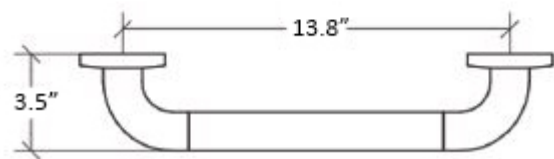

Product Specs Sheets

Collection
Otel

Model |
Otel 53104

Dimensions Metric
1 inch = 2.54 cm
1 inch = 25.4 mm

WS[®]
BATH
COLLECTIONS

1051 Lea Drive - Collegeville, PA 19426
Tel. 215 513 9400 - Fax 610 831 0215
www.ws bathcollections.com - info@ws bathcollections.com