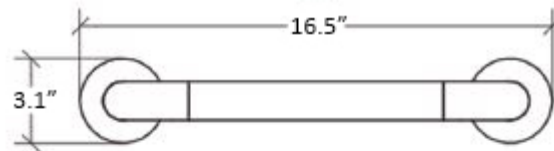

Product Specs Sheets

Collection
Otel

Model |
Otel 53104

Dimensions Metric
1 inch = 2.54 cm
1 inch = 25.4 mm

WS[®]
BATH
COLLECTIONS

1051 Lea Drive - Collegeville, PA 19426
Tel. 215 513 9400 - Fax 610 831 0215
www.ws bathcollections.com - info@ws bathcollections.com