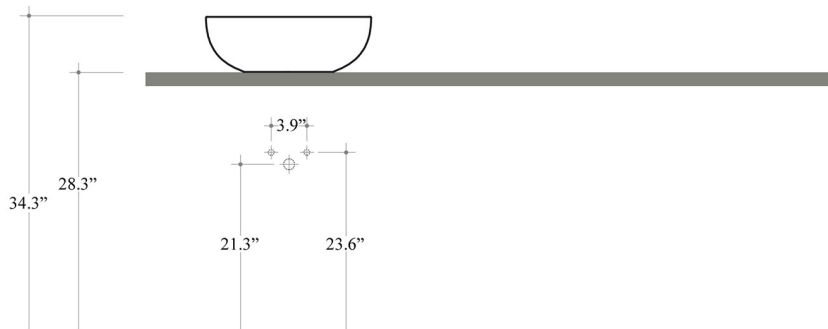

### Finishes:

-  Glossy White
-  Matte White
-  Glossy Black
-  Matte Black

\* WS Bath Collections reserves the right to revise dimensions or information on this sheet without notice

<b>Collection  </b> Pod	<b>Model  </b> Pod 45R - POL02	Dimensions Metric <i>1 inch = 2.54 cm</i> <i>1 inch = 25.4 mm</i>	 1051 Lea Drive - Collegeville, PA 19426 Tel. 215 513 9400 - Fax 610 831 0215 <a href="http://www.ws bathcollections.com">www.ws bathcollections.com</a> - <a href="mailto:info@ws bathcollectins.com">info@ws bathcollectins.com</a>
----------------------------	-----------------------------------	---	---

Collection  
Pod

Model |  
Pod 45R - POL02

Dimensions Metric

1 inch = 2.54 cm  
1 inch = 25.4 mm

**WS**<sup>®</sup>  
**BATH**  
**COLLECTIONS**

1051 Lea Drive - Collegeville, PA 19426  
Tel. 215 513 9400 - Fax 610 831 0215  
[www.ws bathcollections.com](http://www.ws bathcollections.com) - [info@ws bathcollections.com](mailto:info@ws bathcollections.com)