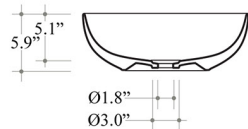

### Finishes:

-  Glossy White
-  Matte White
-  Glossy Black
-  Matte Black

\* WS Bath Collections reserves the right to revise dimensions or information on this sheet without notice

<b>Collection  </b> Pod	<b>Model  </b> Pod 45R - POL02	Dimensions Metric <i>1 inch = 2.54 cm</i> <i>1 inch = 25.4 mm</i>	 1051 Lea Drive - Collegeville, PA 19426 Tel. 215 513 9400 - Fax 610 831 0215 <a href="http://www.ws bathcollections.com">www.ws bathcollections.com</a> - <a href="mailto:info@ws bathcollectins.com">info@ws bathcollectins.com</a>
----------------------------	-----------------------------------	---	---

Collection  
Pod

Model |  
Pod 45R - POL02

Dimensions Metric

1 inch = 2.54 cm  
1 inch = 25.4 mm

**WS**<sup>®</sup>  
**BATH**  
**COLLECTIONS**

1051 Lea Drive - Collegeville, PA 19426  
Tel. 215 513 9400 - Fax 610 831 0215  
[www.ws bathcollections.com](http://www.ws bathcollections.com) - [info@ws bathcollections.com](mailto:info@ws bathcollections.com)