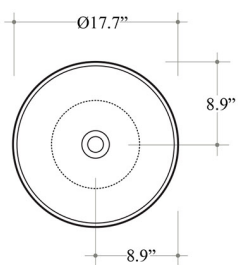

### Finishes:

-  Glossy White
-  Matte White
-  Glossy Black
-  Matte Black

\* WS Bath Collections reserves the right to revise dimensions or information on this sheet without notice

<b>Collection  </b> Pod	<b>Model  </b> Pod 45R - POL02	Dimensions Metric <i>1 inch = 2.54 cm</i> <i>1 inch = 25.4 mm</i>	 1051 Lea Drive - Collegeville, PA 19426 Tel. 215 513 9400 - Fax 610 831 0215 <a href="http://www.ws bathcollections.com">www.ws bathcollections.com</a> - <a href="mailto:info@ws bathcollectins.com">info@ws bathcollectins.com</a>
----------------------------	-----------------------------------	---	---

Collection  
Pod

Model |  
Pod 45R - POL02

Dimensions Metric

1 inch = 2.54 cm  
1 inch = 25.4 mm

**WS**<sup>®</sup>  
**BATH**  
**COLLECTIONS**

1051 Lea Drive - Collegeville, PA 19426  
Tel. 215 513 9400 - Fax 610 831 0215  
[www.ws bathcollections.com](http://www.ws bathcollections.com) - [info@ws bathcollections.com](mailto:info@ws bathcollections.com)

### Vessel/ countertop installation

Bolts

Silicone (optional)

Collection  
Pod

Model |  
Pod 45R - POL02

Dimensions Metric  
*1 inch = 2.54 cm*  
*1 inch = 25.4 mm*

WS<sup>®</sup>

BATH  
COLLECTIONS