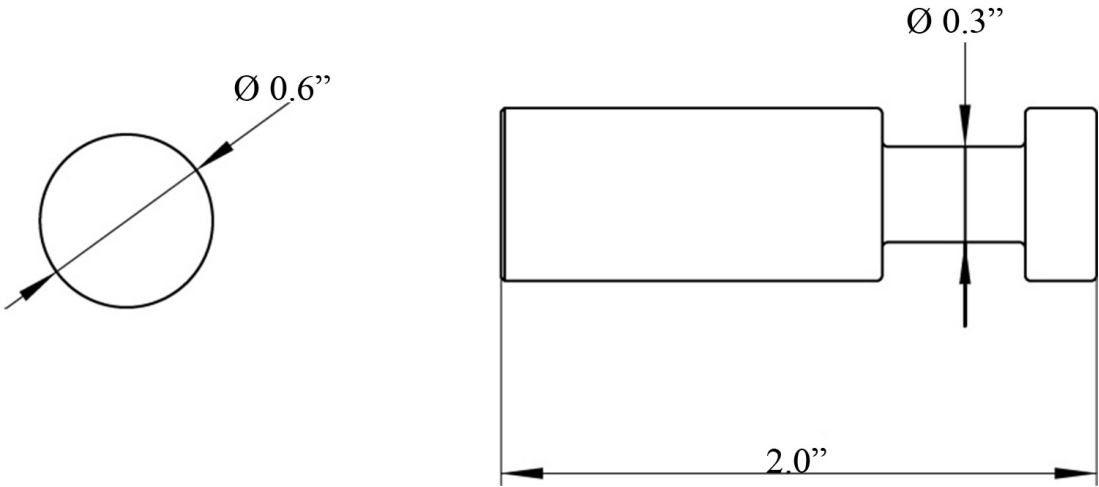

Dimensions Metric

1 inch = 2.54 cm

1 inch = 25.4 mm

1051 Lea Drive - Collegeville, PA 19426
Tel. 215 513 9400 - Fax 610 831 0215

www.ws bathcollections.com - info@ws bathcollections.com

* WS Bath Collections reserves the right to revise dimensions or information on this sheet without notice

Collection Polo	Model Polo 0775.001.01	Dimensions Metric <i>1 inch = 2.54 cm</i> <i>1 inch = 25.4 mm</i>	 1051 Lea Drive - Collegeville, PA 19426 Tel. 215 513 9400 - Fax 610 831 0215 www.ws bathcollections.com - info@ws bathcollections.com
-----------------------------	------------------------------------	---	---