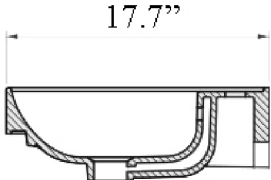

Codes & Standards:

- ADA Compliant

* WS Bath Collections reserve the right to make revisions without notice to product specifications, dimensions, or information.

Collection Prime	Model Prime 60	Dimensions Metric <i>1 inch = 2.54 cm</i> <i>1 inch = 25.4 mm</i>	 1051 Lea Drive - Collegeville, PA 19426 Tel. 215 513 9400 - Fax 610 831 0215 www.ws bathcollections.com - info@ws bathcollectins.com
------------------------------	----------------------------	--	---

* WS Bath Collections reserve the right to make revisions without notice to product specifications, dimensions, or information.

Collection |
Prime

Model |
Prime 60

Dimensions Metric
 1 inch = 2.54 cm
 1 inch = 25.4 mm