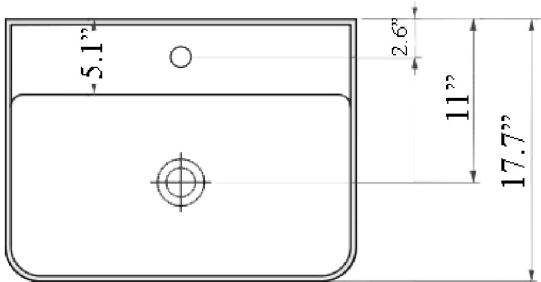

Codes & Standards:

- ADA Compliant

* WS Bath Collections reserve the right to make revisions without notice to product specifications, dimensions, or information.

Collection Prime	Model Prime 60	Dimensions Metric <i>1 inch = 2.54 cm</i> <i>1 inch = 25.4 mm</i>	 1051 Lea Drive - Collegeville, PA 19426 Tel. 215 513 9400 - Fax 610 831 0215 www.ws bathcollections.com - info@ws bathcollectins.com
------------------------------	----------------------------	--	---

* WS Bath Collections reserve the right to make revisions without notice to product specifications, dimensions, or information.

Collection |
Prime

Model |
Prime 60

Dimensions Metric
 1 inch = 2.54 cm
 1 inch = 25.4 mm