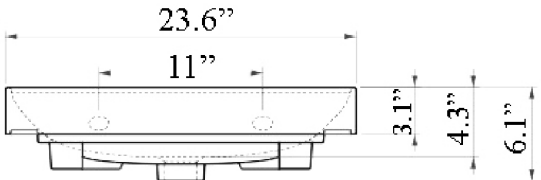

Codes & Standards:

- ADA Compliant

* WS Bath Collections reserve the right to make revisions without notice to product specifications, dimensions, or information.

Collection Prime	Model Prime 60	Dimensions Metric <i>1 inch = 2.54 cm</i> <i>1 inch = 25.4 mm</i>	 1051 Lea Drive - Collegeville, PA 19426 Tel. 215 513 9400 - Fax 610 831 0215 www.ws bathcollections.com - info@ws bathcollectins.com
------------------------------	----------------------------	--	---

* WS Bath Collections reserve the right to make revisions without notice to product specifications, dimensions, or information.

Collection |
Prime

Model |
Prime 60

Dimensions Metric
 1 inch = 2.54 cm
 1 inch = 25.4 mm