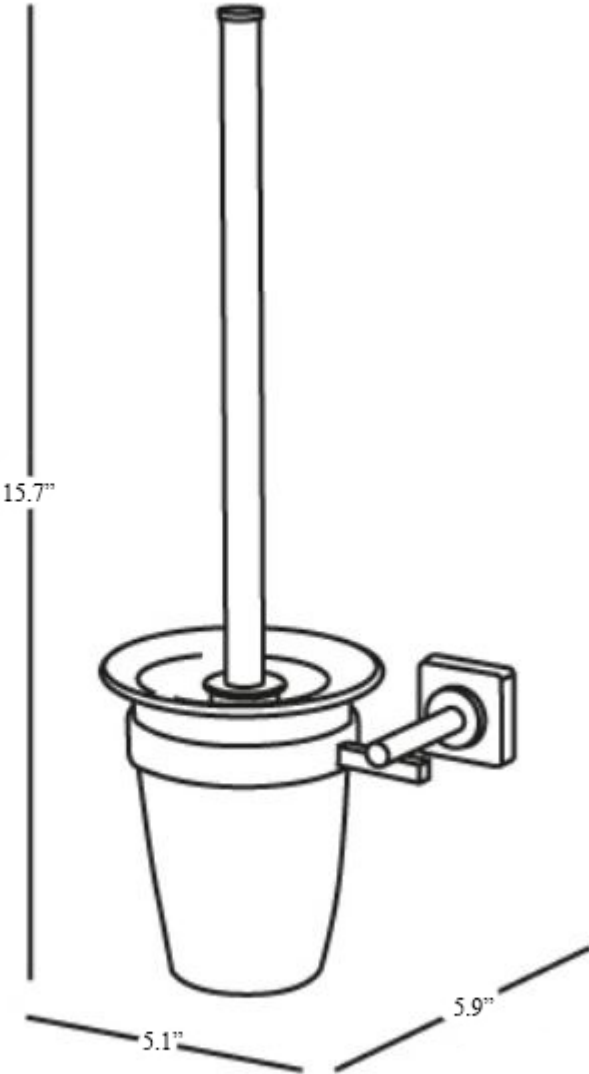

Quadro A16140

Features

- Wall Mount Glass Toilet Brush Holder
- Polished Chrome Finish
- Solid Brass Base
- Premium Metal Construction for Durability and Reliability
- Wall Mount Installation
- Includes Mounting Hardware
- Designer Collection
- Made in Italy

SKU# | Option:

- Quadro A16140 | Polished Chrome

Finishes:

* WS Bath Collections reserves the right to revise dimensions or information on this sheet without notice

Collection Quadro	Model Quadro A16140	Dimensions Metric <i>1 inch = 2.54 cm</i> <i>1 inch = 25.4 mm</i>	 1051 Lea Drive - Collegeville, PA 19426 Tel. 215 513 9400 - Fax 610 831 0215 www.ws bathcollections.com - info@ws bathcollections.com
-----------------------------	---------------------------------	--	---

Quadro A16140

* WS Bath Collections reserves the right to revise dimensions or information on this sheet without notice

<p>Collection Quadro</p>	<p>Model Quadro A16140</p>	<p>Dimensions Metric <i>1 inch = 2.54 cm</i> <i>1 inch = 25.4 mm</i></p>	<p>WS[®] BATH COLLECTIONS 1051 Lea Drive - Collegeville, PA 19426 Tel. 215 513 9400 - Fax 610 831 0215 www.ws bathcollections.com - info@ws bathcollections.com</p>
---------------------------------------	---	--	--