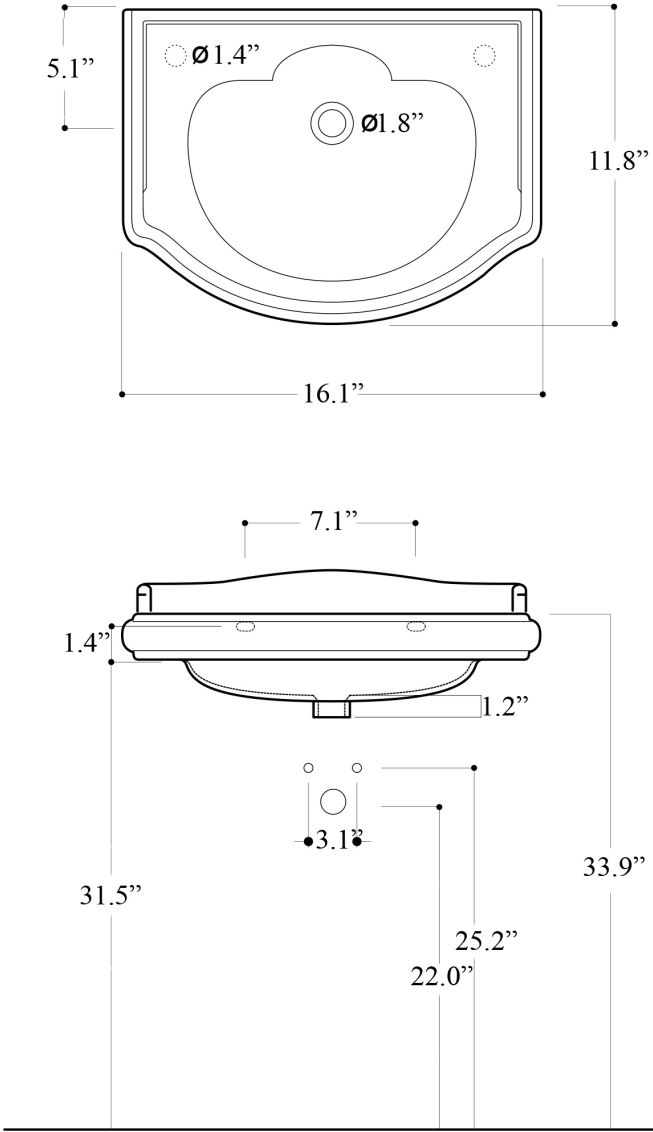

### SKU# | Options:

- Retro 1033.00 | No Faucet Hole
- Retro 1033.01L | One Faucet Hole to the Right Basin
- Retro 1033.01R | One Faucet Hole to the Left Basin

\* WS Bath Collections reserve the right to make revisions without notice to product specifications, dimensions, or information.

<b>Collection</b>   Retro	<b>Model</b>   Retro 1033	Dimensions Metric <i>1 inch = 2.54 cm</i> <i>1 inch = 25.4 mm</i>	 1051 Lea Drive - Collegeville, PA 19426 Tel. 215 513 9400 - Fax 610 831 0215 <a href="http://www.ws bathcollections.com">www.ws bathcollections.com</a> - <a href="mailto:info@ws bathcollections.com">info@ws bathcollections.com</a>
------------------------------	------------------------------	---	---

**Collection**  
Retro

**Model |**  
Retro 1033

**Dimensions Metric**  
1 inch = 2.54 cm  
1 inch = 25.4 mm

1051 Lea Drive - Collegeville, PA 19426  
Tel. 215 513 9400 - Fax 610 831 0215  
[www.ws bathcollections.com](http://www.ws bathcollections.com) - [info@ws bathcollections.com](mailto:info@ws bathcollections.com)

### Vessel/ countertop installation

Bolts

Silicone (optional)

Collection  
Retro

Model |  
Retro 1033

Dimensions Metric  
*1 inch = 2.54 cm*  
*1 inch = 25.4 mm*

**WS**®  
**BATH**  
**COLLECTIONS**  
1051 Lea Drive - Collegeville, PA 19426  
Tel. 215 513 9400 - Fax 610 831 0215  
[www.ws bathcollections.com](http://www.ws bathcollections.com) - [info@ws bathcollections.com](mailto:info@ws bathcollections.com)