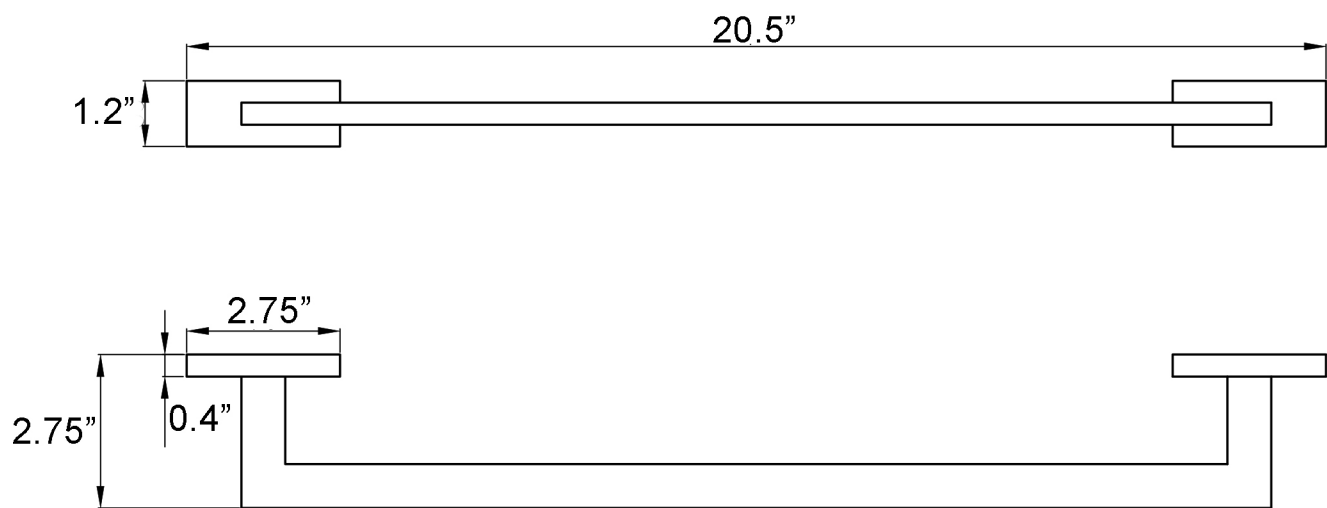

Features

- Bathroom accessory set
- Polished Chrome Finish
- Solid Brass Base
- Includes Mounting Hardware

Riva WSBC 235890A CR

SKU# | Option:

- Riva WSBC 235808 CR | Double Hook
- Riva WSBC 235810 CR | 20.5" L x 2.8" W x 1.2" H Towel Bar
- Riva WSBC 235804 CR | 7.5" L x 2.8" W x 1.2" H Toilet Paper Holder

Product Specs Sheets

Collection
Riva

Model |
Riva WSBC 235808

Dimensions Metric
1 inch = 2.54 cm
1 inch = 25.4 mm

WS[®]
BATH
COLLECTIONS

1051 Lea Drive - Collegeville, PA 19426
Tel. 215 513 9400 - Fax 610 831 0215
www.ws bathcollections.com - info@ws bathcollections.com

Product Specs Sheets

Collection
Riva

Model |
Riva WSBC 235810

Dimensions Metric

1 inch = 2.54 cm
1 inch = 25.4 mm

WS[®]
BATH
COLLECTIONS

1051 Lea Drive - Collegeville, PA 19426
Tel. 215 513 9400 - Fax 610 831 0215

www.ws bathcollections.com - info@ws bathcollections.com

Product Specs Sheets

Collection
Riva

Model |
Riva WSBC 235804

Dimensions Metric
1 inch = 2.54 cm
1 inch = 25.4 mm

WS[®]
BATH
COLLECTIONS

1051 Lea Drive - Collegeville, PA 19426
Tel. 215 513 9400 - Fax 610 831 0215
www.ws bathcollections.com - info@ws bathcollections.com