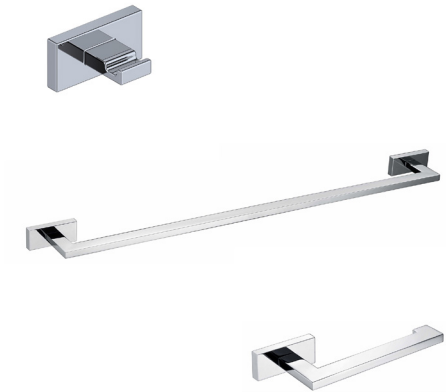

Features

- Bathroom accessory set
- Polished Chrome Finish
- Solid Brass Base
- Includes Mounting Hardware

Riva WSBC 235890A CR

SKU# | Option:

- Riva WSBC 235808 CR | Double Hook
- Riva WSBC 235810 CR | 20.5" L x 2.8" W x 1.2" H Towel Bar
- Riva WSBC 235804 CR | 7.5" L x 2.8" W x 1.2" H Toilet Paper Holder

Finishes

|||| CR Polished Chrome

<p>Collection Riva</p>	<p>Model Riva WSBC 235890A</p>	<p>Dimensions Metric <i>1 inch = 2.54 cm</i> <i>1 inch = 25.4 mm</i></p>	 <p>1051 Lea Drive - Collegeville, PA 19426 Tel. 215 513 9400 - Fax 610 831 0215 www.ws bathcollections.com - info@ws bathcollectins.com</p>
-----------------------------------	---	--	---

Product Specs Sheets

Collection
Riva

Model |
Riva WSBC 235808

Dimensions Metric
1 inch = 2.54 cm
1 inch = 25.4 mm

WS[®]
BATH
COLLECTIONS

1051 Lea Drive - Collegeville, PA 19426
Tel. 215 513 9400 - Fax 610 831 0215
www.ws bathcollections.com - info@ws bathcollections.com

Product Specs Sheets

Collection
Riva

Model |
Riva WSBC 235810

Dimensions Metric

1 inch = 2.54 cm
1 inch = 25.4 mm

WS[®]
BATH
COLLECTIONS

1051 Lea Drive - Collegeville, PA 19426
Tel. 215 513 9400 - Fax 610 831 0215