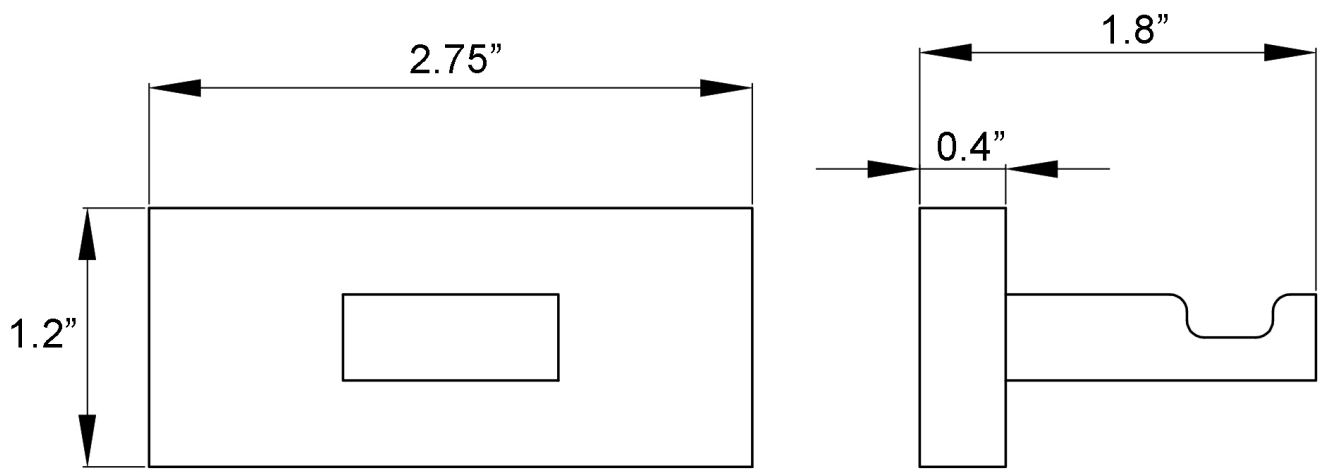

Features

- Bathroom accessory set
- Polished Chrome Finish
- Solid Brass Base
- Includes Mounting Hardware

Riva WSBC 235890A CR

SKU# | Option:

- Riva WSBC 235808 CR | Double Hook
- Riva WSBC 235810 CR | 20.5" L x 2.8" W x 1.2" H Towel Bar
- Riva WSBC 235804 CR | 7.5" L x 2.8" W x 1.2" H Toilet Paper Holder

Product Specs Sheets

Collection
Riva

Model |
Riva WSBC 235808

Dimensions Metric
1 inch = 2.54 cm
1 inch = 25.4 mm

WS[®]
BATH
COLLECTIONS

1051 Lea Drive - Collegeville, PA 19426
Tel. 215 513 9400 - Fax 610 831 0215
www.ws bathcollections.com - info@ws bathcollections.com

Product Specs Sheets

Collection
Riva

Model |
Riva WSBC 235810

Dimensions Metric

1 inch = 2.54 cm
1 inch = 25.4 mm

WS[®]
BATH
COLLECTIONS

1051 Lea Drive - Collegeville, PA 19426
Tel. 215 513 9400 - Fax 610 831 0215

www.ws bathcollections.com - info@ws bathcollections.com

Product Specs Sheets

Collection
Riva

Model |
Riva WSBC 235804

Dimensions Metric
1 inch = 2.54 cm
1 inch = 25.4 mm

WS[®]
BATH
COLLECTIONS

1051 Lea Drive - Collegeville, PA 19426
Tel. 215 513 9400 - Fax 610 831 0215
www.ws bathcollections.com - info@ws bathcollections.com