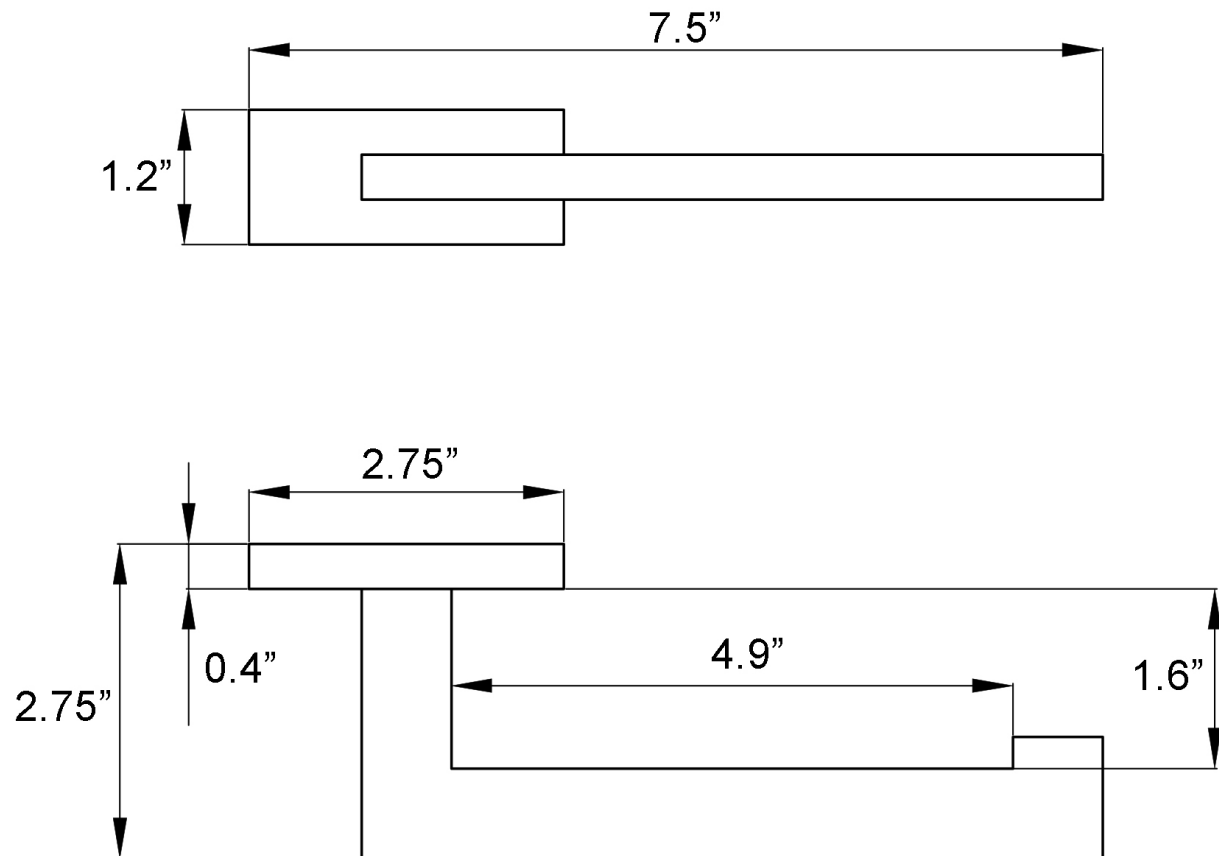

Features

- Bathroom accessory set
- Polished Chrome Finish
- Solid Brass Base
- Includes Mounting Hardware

Riva WSBC 235890A CR

SKU# | Option:

- Riva WSBC 235808 CR | Double Hook
- Riva WSBC 235810 CR | 20.5" L x 2.8" W x 1.2" H Towel Bar
- Riva WSBC 235804 CR | 7.5" L x 2.8" W x 1.2" H Toilet Paper Holder

Product Specs Sheets

Collection
Riva

Model |
Riva WSBC 235808

Dimensions Metric
1 inch = 2.54 cm
1 inch = 25.4 mm

WS[®]
BATH
COLLECTIONS

1051 Lea Drive - Collegeville, PA 19426
Tel. 215 513 9400 - Fax 610 831 0215
www.ws bathcollections.com - info@ws bathcollections.com

Product Specs Sheets

Collection
Riva

Model |
Riva WSBC 235810

Dimensions Metric

1 inch = 2.54 cm
1 inch = 25.4 mm

WS[®]
BATH
COLLECTIONS

1051 Lea Drive - Collegeville, PA 19426
Tel. 215 513 9400 - Fax 610 831 0215

www.ws bathcollections.com - info@ws bathcollections.com

Product Specs Sheets

Collection
Riva

Model |
Riva WSBC 235804

Dimensions Metric
1 inch = 2.54 cm
1 inch = 25.4 mm

WS[®]
BATH
COLLECTIONS

1051 Lea Drive - Collegeville, PA 19426
Tel. 215 513 9400 - Fax 610 831 0215
www.ws bathcollections.com - info@ws bathcollections.com