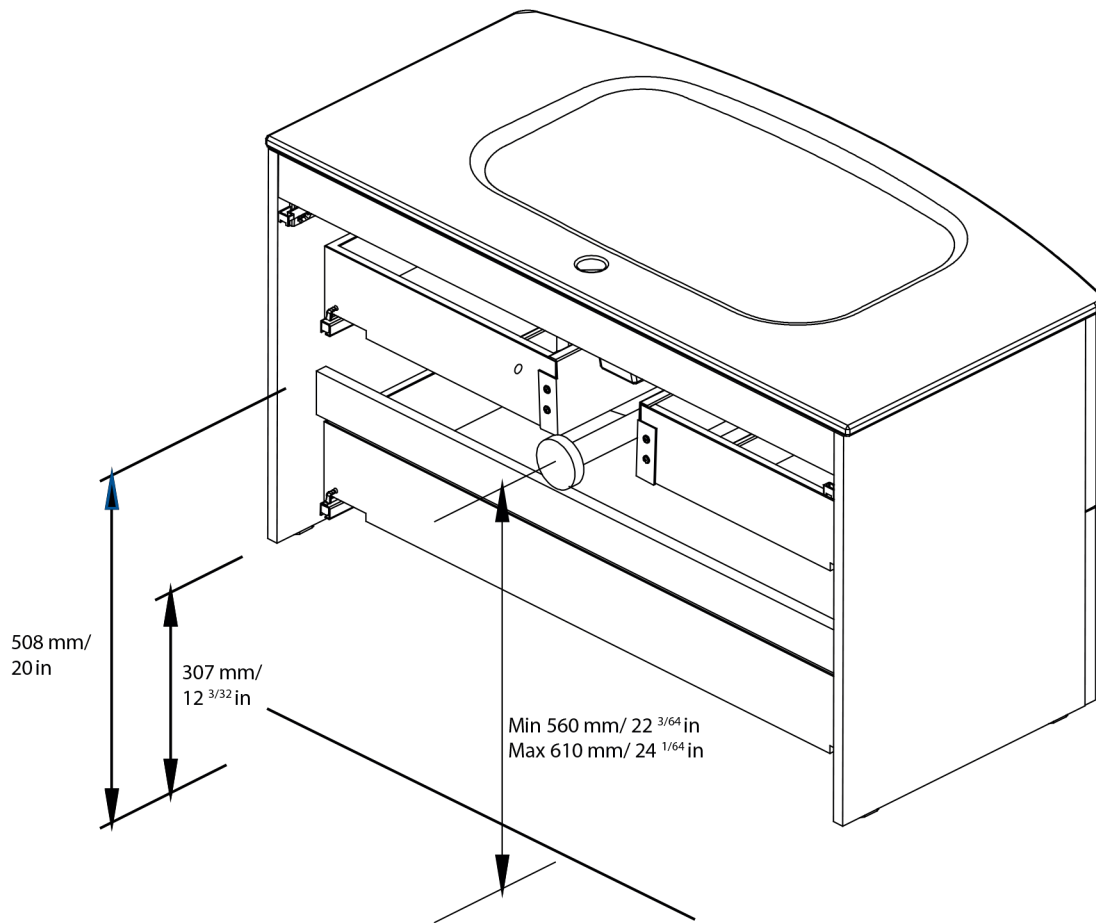

## Technical information

STRUCTURE	High gloss lacquered 5/8 in. board.
FRONT	High gloss lacquered on curved 3/4 in. MDF board.
HANDLE	Metallic bright chrome finish.
DRAWER	Drawers made of textile poly laminated coated board with hidden partial extraction runners with soft close system. Includes organizer in upper drawer. Lower drawer useful space (widthxhighxdepth): 35 <sup>7/8</sup> x 4 <sup>5/16</sup> x 12 <sup>3/4</sup> in.
WALL HANGING BRACKET	Hidden hanging bracket of directly assembled with great resistance and depth regulations.
LEGS	Metallic in bright chrome finish. (optional)
PIPE DEPTH	Pipe depth 2 <sup>3/4</sup> in.

Collection  
Rondo

Model |  
Rondo 100

Dimensions Metric

1 inch = 2.54 cm  
1 inch = 25.4 mm

**WS**<sup>®</sup>  
BATH  
COLLECTIONS

1051 Lea Drive - Collegeville, PA 19426  
Tel. 215 513 9400 - Fax 610 831 0215

[www.ws bathcollections.com](http://www.ws bathcollections.com) - [info@ws bathcollections.com](mailto:info@ws bathcollections.com)

ES

EN

Las cotas indicadas en los dibujos son en función de la altura de la pata del conjunto, en caso de que el mueble vaya suspendido y esta altura no se respete, dichas cotas también variarán.

Dimensions indicated in the drawing are based on the level of the whole leg, in case of wall hanging furniture dimensions also may vary.

Collection  
Rondo

Model |  
Rondo 100

Dimensions Metric

1 inch = 2.54 cm  
1 inch = 25.4 mm