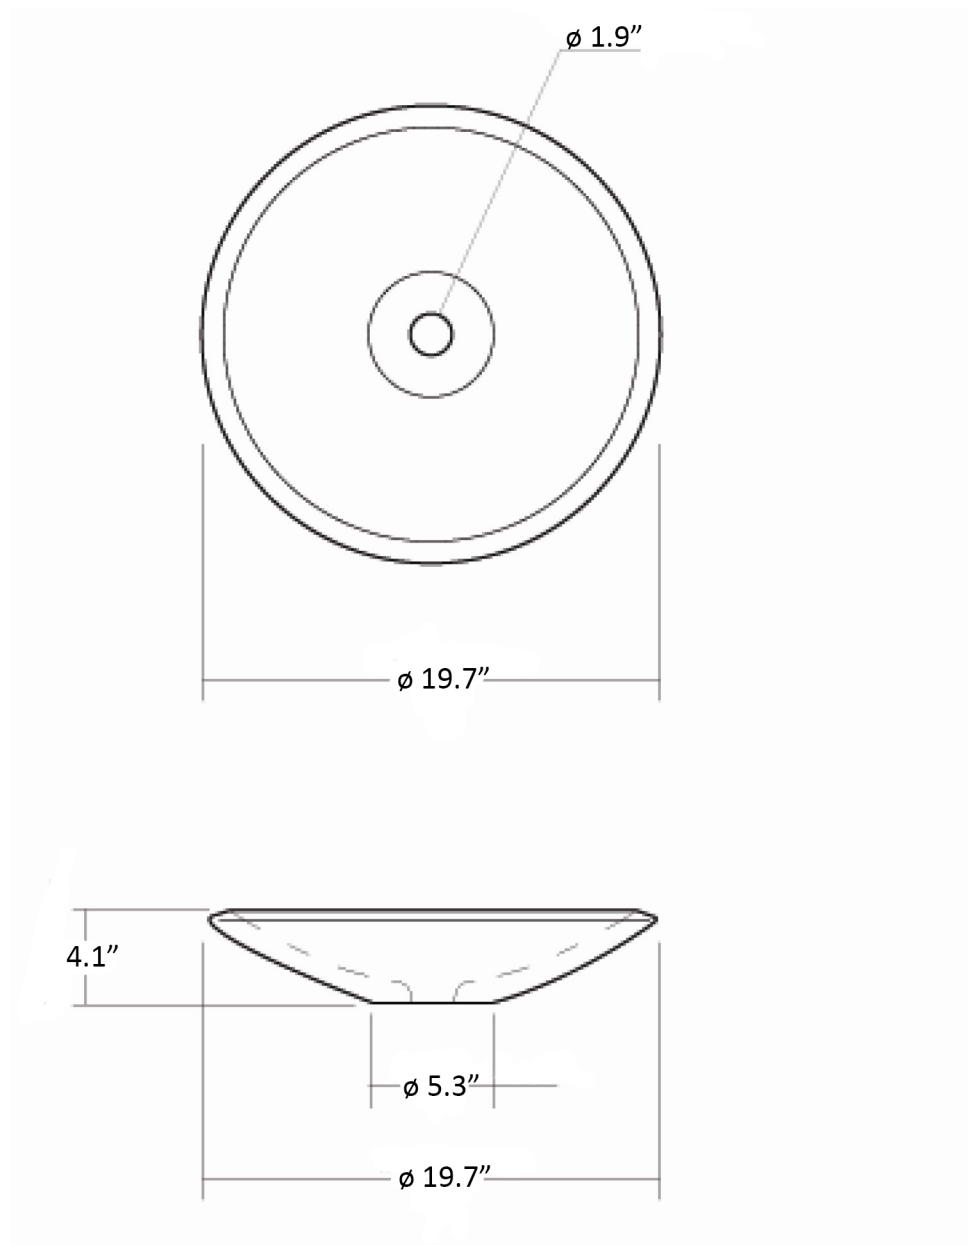

Rondo 51.55.48.304

Features

- Bathroom Sink
- Made of Ceramic
- Glossy White Finish
- Without Overflow
- Countertop (Vessel) Installation
- Made in Spain

Related Items:

- WSBC 00076 | Push Waste Drain
- WSBC 53922 | Decorative Trap

Finishes:

 Glossy White

SKU# | Options:

- Rondo 51.55.48.304 | Glossy White

* WS Bath Collections reserves the right to revise dimensions or information on this sheet without notice

<p>Collections Rondo</p>	<p>Model Rondo 51.55.48.304</p>	<p>Dimensions Metric <i>1 inch = 2.54 cm</i> <i>1 inch = 25.4 mm</i></p>	 <p>1051 Lea Drive - Collegeville, PA 19426 Tel. 215 513 9400 - Fax 610 831 0215 www.ws bathcollections.com - info@ws bathcollections.com</p>
---------------------------------------	--	--	---

Collection
Rondo

Model |
Rondo 51.55.48.304

Dimensions Metric
1 inch = 2.54 cm
1 inch = 25.4 mm

WS[®]
BATH
COLLECTIONS

1051 Lea Drive - Collegeville, PA 19426
Tel. 215 513 9400 - Fax 610 831 0215
www.ws bathcollections.com - info@ws bathcollections.com

Bolts

Silicone (optional)

Collection
Rondo

Model |
Rondo 51.55.48.304

Dimensions Metric
1 inch = 2.54 cm
1 inch = 25.4 mm

1051 Lea Drive - Collegeville, PA 19426
Tel. 215 513 9400 - Fax 610 831 0215
www.ws bathcollections.com - info@ws bathcollections.com