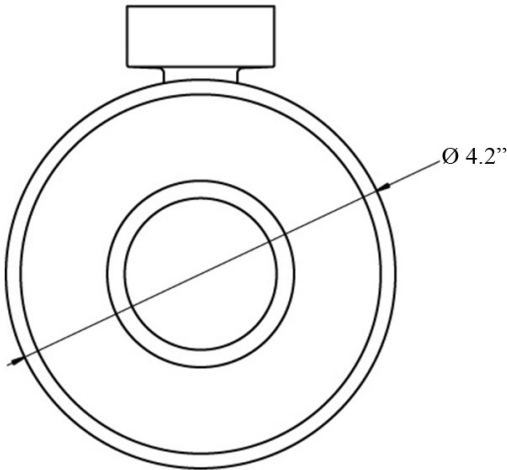

## Features

- Single Holder with Soap Dish
- Polished Chrome Finish
- Soap Dish in Clear Glass
- Solid Brass Base
- Premium Metal Construction for Durability and Reliability
- Wall Mount Installation
- Installation Hardware Included

## Finishes:

 Polished Chrome

\* WS Bath Collections reserves the right to revise dimensions or information on this sheet without notice

<b>Collection</b>   Rondo2	<b>Model</b>   Rondo2 4530.001.00	Dimensions Metric <i>1 inch = 2.54 cm</i> <i>1 inch = 25.4 mm</i>	 1051 Lea Drive - Collegeville, PA 19426 Tel. 215 513 9400 - Fax 610 831 0215 <a href="http://www.ws bathcollections.com">www.ws bathcollections.com</a> - <a href="mailto:info@ws bathcollections.com">info@ws bathcollections.com</a>
-------------------------------	--------------------------------------	---	---

Rondo2 4530.001.00

\* WS Bath Collections reserves the right to revise dimensions or information on this sheet without notice

<b>Collection  </b> Rondo2	<b>Model  </b> Rondo2 4530.001.00	Dimensions Metric <i>1 inch = 2.54 cm</i> <i>1 inch = 25.4 mm</i>	 1051 Lea Drive - Collegeville, PA 19426 Tel. 215 513 9400 - Fax 610 831 0215 <a href="http://www.ws bathcollections.com">www.ws bathcollections.com</a> - <a href="mailto:info@ws bathcollections.com">info@ws bathcollections.com</a>
-------------------------------	--------------------------------------	---	---