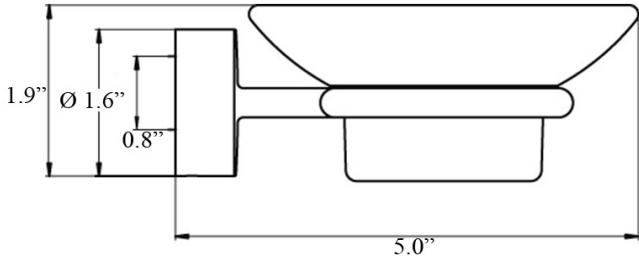

## Finishes:

 Polished Chrome

\* WS Bath Collections reserves the right to revise dimensions or information on this sheet without notice

<b>Collection</b>   Rondo2	<b>Model</b>   Rondo2 4530.001.00	Dimensions Metric <i>1 inch = 2.54 cm</i> <i>1 inch = 25.4 mm</i>	 1051 Lea Drive - Collegeville, PA 19426 Tel. 215 513 9400 - Fax 610 831 0215 <a href="http://www.ws bathcollections.com">www.ws bathcollections.com</a> - <a href="mailto:info@ws bathcollections.com">info@ws bathcollections.com</a>
-------------------------------	--------------------------------------	---	---

Rondo2 4530.001.00

\* WS Bath Collections reserves the right to revise dimensions or information on this sheet without notice

<b>Collection  </b> Rondo2	<b>Model  </b> Rondo2 4530.001.00	Dimensions Metric <i>1 inch = 2.54 cm</i> <i>1 inch = 25.4 mm</i>	 1051 Lea Drive - Collegeville, PA 19426 Tel. 215 513 9400 - Fax 610 831 0215 <a href="http://www.ws bathcollections.com">www.ws bathcollections.com</a> - <a href="mailto:info@ws bathcollections.com">info@ws bathcollections.com</a>
-------------------------------	--------------------------------------	---	---