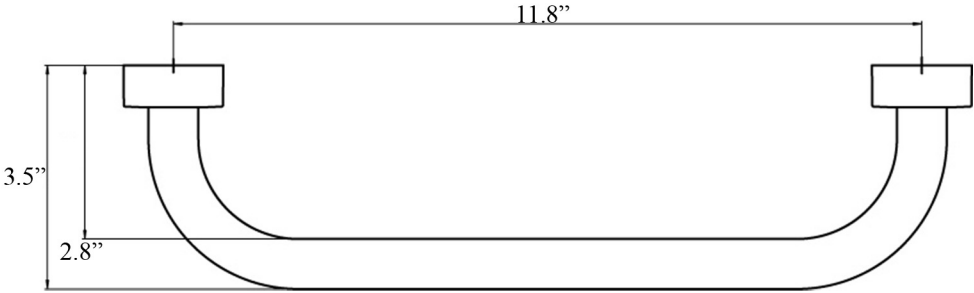

*1 inch = 2.54 cm*

*1 inch = 25.4 mm*

1051 Lea Drive - Collegeville, PA 19426  
Tel. 215 513 9400 - Fax 610 831 0215

[www.ws bathcollections.com](http://www.ws bathcollections.com) - [info@ws bathcollections.com](mailto:info@ws bathcollections.com)

Rondo2 4570.001.30

\* WS Bath Collections reserves the right to revise dimensions or information on this sheet without notice

<b>Collection  </b> Rondo2	<b>Model  </b> Rondo2 4570.001.30	<b>Dimensions Metric</b> <i>1 inch = 2.54 cm</i> <i>1 inch = 25.4 mm</i>	 1051 Lea Drive - Collegeville, PA 19426 Tel. 215 513 9400 - Fax 610 831 0215 <a href="http://www.ws bathcollections.com">www.ws bathcollections.com</a> - <a href="mailto:info@ws bathcollections.com">info@ws bathcollections.com</a>
-------------------------------	--------------------------------------	--	---