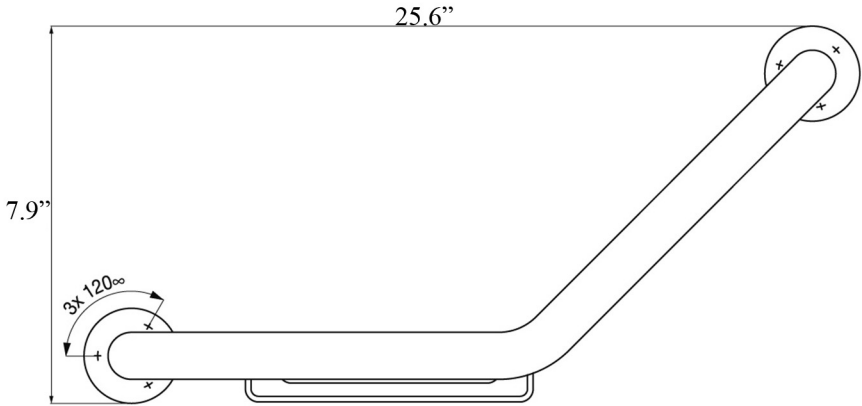

Product Specs Sheets

Cover Page

Rondo2 4571.001.00

Features

- Grab Bar with Shower Basket
- Polished Chrome Finish
- Solid Brass Base
- Premium Metal Construction for Durability and Reliability
- Left or Right Hand Assembly
- Installation Hardware Included

SKU# | Option:

- Rondo2 4571.001.00 | Polished Chrome

Finishes:

 Polished Chrome

* WS Bath Collections reserves the right to revise dimensions or information on this sheet without notice

Collection Rondo2	Model Rondo2 4571.001.00	Dimensions Metric <i>1 inch = 2.54 cm</i> <i>1 inch = 25.4 mm</i>	 1051 Lea Drive - Collegeville, PA 19426 Tel. 215 513 9400 - Fax 610 831 0215 www.ws bathcollections.com - info@ws bathcollections.com
-------------------------------	--------------------------------------	---	---

Rondo2 4571.001.00

* WS Bath Collections reserves the right to revise dimensions or information on this sheet without notice

<p>Collection Rondo2</p>	<p>Model Rondo2 4571.001.00</p>	<p>Dimensions Metric 1 inch = 2.54 cm 1 inch = 25.4 mm</p>	<p> 1051 Lea Drive - Collegeville, PA 19426 Tel. 215 513 9400 - Fax 610 831 0215 www.ws bathcollections.com - info@ws bathcollections.com</p>
---------------------------------------	--	--	---