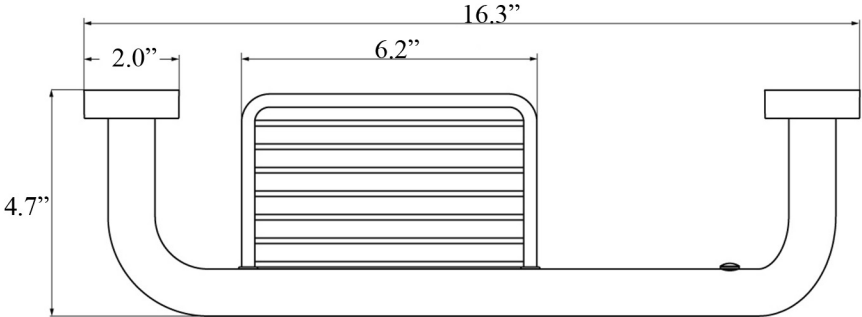

Product Specs Sheets

Cover Page

Rondo2 4571.001.00

Features

- Grab Bar with Shower Basket
- Polished Chrome Finish
- Solid Brass Base
- Premium Metal Construction for Durability and Reliability
- Left or Right Hand Assembly
- Installation Hardware Included

SKU# | Option:

- Rondo2 4571.001.00 | Polished Chrome

Finishes:

 Polished Chrome

* WS Bath Collections reserves the right to revise dimensions or information on this sheet without notice

Collection Rondo2	Model Rondo2 4571.001.00	Dimensions Metric <i>1 inch = 2.54 cm</i> <i>1 inch = 25.4 mm</i>	 1051 Lea Drive - Collegeville, PA 19426 Tel. 215 513 9400 - Fax 610 831 0215 www.ws bathcollections.com - info@ws bathcollections.com
-------------------------------	--------------------------------------	---	---

Rondo2 4571.001.00

* WS Bath Collections reserves the right to revise dimensions or information on this sheet without notice

<p>Collection Rondo2</p>	<p>Model Rondo2 4571.001.00</p>	<p>Dimensions Metric 1 inch = 2.54 cm 1 inch = 25.4 mm</p>	<p> 1051 Lea Drive - Collegeville, PA 19426 Tel. 215 513 9400 - Fax 610 831 0215 www.ws bathcollections.com - info@ws bathcollections.com</p>
---------------------------------------	--	--	---