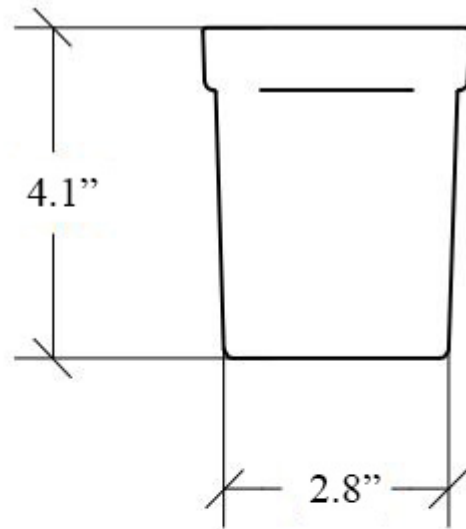

SKU# | Option:

- Rosa 5146.09 | White
- Rosa 5146.18 | Matte Black

Finishes:

 White

 Matte Black

Related Items:

- Rosa 5164 | Towel Bar
- Rosa 5165 | Towel Bar
- Rosa 5169 | Bathroom Shelf with Towel Bar

* WS Bath Collections reserves the right to revise dimensions or information on this sheet without notice

Collection Rosa	Model Rosa 5146	Dimensions Metric <i>1 inch = 2.54 cm</i> <i>1 inch = 25.4 mm</i>	 1051 Lea Drive - Collegeville, PA 19426 Tel. 215 513 9400 - Fax 610 831 0215 www.ws bathcollections.com - info@ws bathcollections.com
---------------------------	-----------------------------	--	---

Product Specs Sheets

Collection
Tquc

Model |
Tquc 5146

Dimensions Metric
1 inch = 2.54 cm
1 inch = 25.4 mm

WS[®]
BATH
COLLECTIONS

1051 Lea Drive - Collegeville, PA 19426
Tel. 215 513 9400 - Fax 610 831 0215
www.ws bathcollections.com - info@ws bathcollections.com