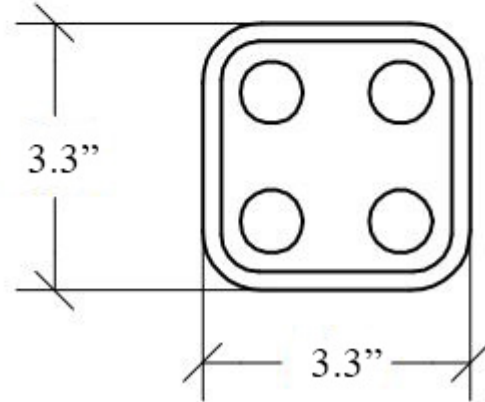

Product Specs Sheets

Cover Page

Rosa 5146

Features

- Tumbler / Toothbrush Holder
- Available in 2 Finishes: White and Matte Black
- Aluminum Base
- Premium Metal Construction for Durability and Reliability
- Tumbler / Toothbrush Holder to be Combined (Optional) with Rosa Towel Bars
- Designer Collection
- Italian Design

SKU# | Option:

- Rosa 5146.09 | White
- Rosa 5146.18 | Matte Black

Finishes:

 White

 Matte Black

Related Items:

- Rosa 5164 | Towel Bar
- Rosa 5165 | Towel Bar
- Rosa 5169 | Bathroom Shelf with Towel Bar

* WS Bath Collections reserves the right to revise dimensions or information on this sheet without notice

Collection Rosa	Model Rosa 5146	Dimensions Metric <i>1 inch = 2.54 cm</i> <i>1 inch = 25.4 mm</i>	 1051 Lea Drive - Collegeville, PA 19426 Tel. 215 513 9400 - Fax 610 831 0215 www.ws bathcollections.com - info@ws bathcollections.com
---------------------------	-----------------------------	--	---

Product Specs Sheets

Collection
Tquc

Model |
Tquc 5146

Dimensions Metric
1 inch = 2.54 cm
1 inch = 25.4 mm

WS[®]
BATH
COLLECTIONS

1051 Lea Drive - Collegeville, PA 19426
Tel. 215 513 9400 - Fax 610 831 0215
www.ws bathcollections.com - info@ws bathcollections.com