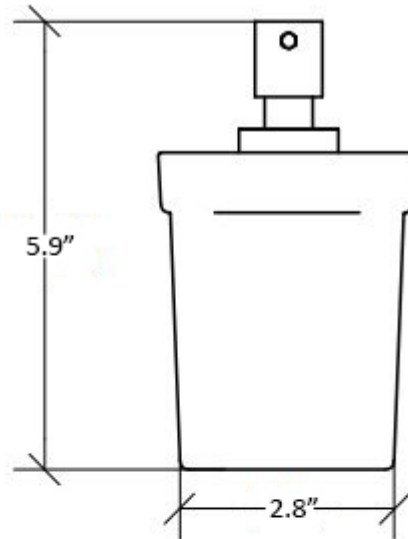

SKU# | Option:

- Rosa 5152.09 | White
- Rosa 5152.18 | Matte Black

Finishes:

 White

 Matte Black

Related Items:

- Rosa 5164 | Towel Bar
- Rosa 5165 | Towel Bar
- Rosa 5169 | Bathroom Shelf with Towel Bar

* WS Bath Collections reserves the right to revise dimensions or information on this sheet without notice

Collection Rosa	Model Rosa 5152	Dimensions Metric <i>1 inch = 2.54 cm</i> <i>1 inch = 25.4 mm</i>	 1051 Lea Drive - Collegeville, PA 19426 Tel. 215 513 9400 - Fax 610 831 0215 www.ws bathcollections.com - info@ws bathcollections.com
---------------------------	-----------------------------	--------------------------------------------------------------------------------	---------------------------------------------------------------------------------------------------------------------------------------------------------------------------------------------------------------------------------------------------------------------------------------------------------------------------------------

Product Specs Sheets

Collection
Seta

Model |
Seta 5152

Dimensions Metric

1 inch = 2.54 cm
1 inch = 25.4 mm

WS[®]
BATH
COLLECTIONS

1051 Lea Drive - Collegeville, PA 19426
Tel. 215 513 9400 - Fax 610 831 0215