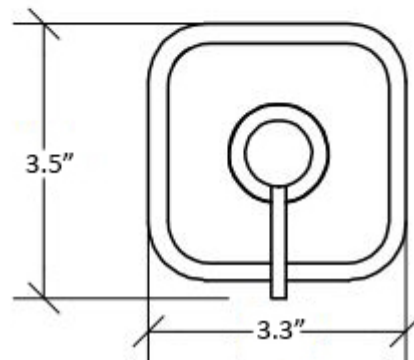

Rosa 5152

Features

- Soap Dispenser
- Available in 2 Finishes: White and Matte Black
- Aluminum Base
- Premium Metal Construction for Durability and Reliability
- Soap Dispenser to be Combined (Optional) with Rosa Towel Bars
- Designer Collection
- Italian Design

SKU# | Option:

- Rosa 5152.09 | White
- Rosa 5152.18 | Matte Black

Finishes:

 White

 Matte Black

Related Items:

- Rosa 5164 | Towel Bar
- Rosa 5165 | Towel Bar
- Rosa 5169 | Bathroom Shelf with Towel Bar

* WS Bath Collections reserves the right to revise dimensions or information on this sheet without notice

Collection Rosa	Model Rosa 5152	Dimensions Metric <i>1 inch = 2.54 cm</i> <i>1 inch = 25.4 mm</i>	 1051 Lea Drive - Collegeville, PA 19426 Tel. 215 513 9400 - Fax 610 831 0215 www.ws bathcollections.com - info@ws bathcollections.com
---------------------------	-----------------------------	--------------------------------------------------------------------------------	---------------------------------------------------------------------------------------------------------------------------------------------------------------------------------------------------------------------------------------------------------------------------------------------------------------------------------------

Product Specs Sheets

Collection
Seta

Model |
Seta 5152

Dimensions Metric

1 inch = 2.54 cm
1 inch = 25.4 mm

WS[®]
BATH
COLLECTIONS

1051 Lea Drive - Collegeville, PA 19426
Tel. 215 513 9400 - Fax 610 831 0215