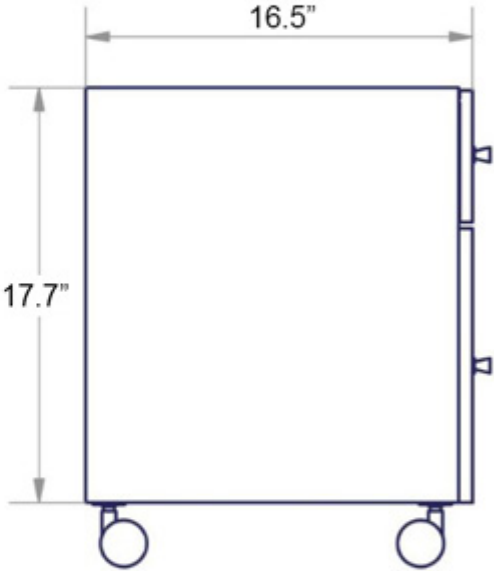

Features

- Storage Unit with 2 Drawers on Wheels
- Available in 4 Finishes: Grey, White, Black, and Polished Stainless Steel
- Made of Galvanized Stainless Steel
- Made in Italy

Runner 5438

SKU# | Option:

- Runner 5438.09 | White
- Runner 5438.17 | Grey
- Runner 5438.18 | Black
- Runner 5438.29 | Polished Stainless Steel

Finishes

-  White
-  Black
-  Grey
-  Stainless Steel

<p>Collection Runner</p>	<p>Model Runner 5438</p>	<p>Dimensions Metric <i>1 inch = 2.54 cm</i> <i>1 inch = 25.4 mm</i></p>	 <p>1051 Lea Drive - Collegeville, PA 19426 Tel. 215 513 9400 - Fax 610 831 0215 www.ws bathcollections.com - info@ws bathcollectins.com</p>
-------------------------------------	---------------------------------------	--	---

Product Specs Sheets

Collection
Runner

Model |
Runner 5438

Dimensions Metric
1 inch = 2.54 cm
1 inch = 25.4 mm

1051 Lea Drive - Collegeville, PA 19426
 Tel. 215 513 9400 - Fax 610 831 0215
www.ws bathcollections.com - info@ws bathcollectins.com