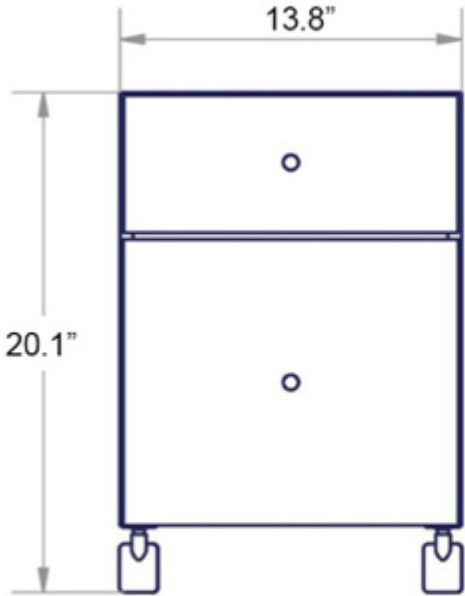

Features

- Storage Unit with 2 Drawers on Wheels
- Available in 4 Finishes: Grey, White, Black, and Polished Stainless Steel
- Made of Galvanized Stainless Steel
- Made in Italy

Runner 5438

SKU# | Option:

- Runner 5438.09 | White
- Runner 5438.17 | Grey
- Runner 5438.18 | Black
- Runner 5438.29 | Polished Stainless Steel

Finishes

-  White
-  Black
-  Grey
-  Stainless Steel

<p>Collection Runner</p>	<p>Model Runner 5438</p>	<p>Dimensions Metric <i>1 inch = 2.54 cm</i> <i>1 inch = 25.4 mm</i></p>	 <p>1051 Lea Drive - Collegeville, PA 19426 Tel. 215 513 9400 - Fax 610 831 0215 www.ws bathcollections.com - info@ws bathcollectins.com</p>
-------------------------------------	---------------------------------------	--	---

Product Specs Sheets

Collection
Runner

Model |
Runner 5438

Dimensions Metric
1 inch = 2.54 cm
1 inch = 25.4 mm

1051 Lea Drive - Collegeville, PA 19426
 Tel. 215 513 9400 - Fax 610 831 0215
www.ws bathcollections.com - info@ws bathcollectins.com