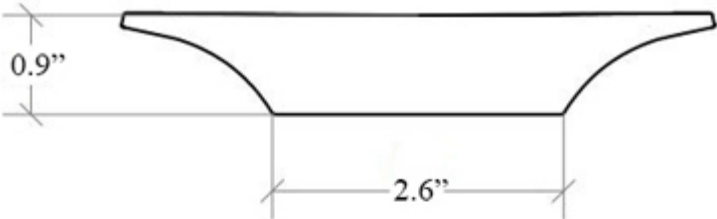

Product Specs Sheets

Cover Page

Saon 3902

Features

- Soap Dish
- Available in 3 Colors: Orange, Fuchsia and Grey
- Made of Silicone
- Made in Italy

SKU# | Option:

- Saon 3902.15 | Orange
- Saon 3902.16 | Fuchsia
- Saon 3902.17 | Grey

Finishes:

-  Orange
-  Fuchsia
-  Grey

* WS Bath Collections reserves the right to revise dimensions or information on this sheet without notice

Collection Saon	Model Saon 3902	Dimensions Metric <i>1 inch = 2.54 cm</i> <i>1 inch = 25.4 mm</i>	 1051 Lea Drive - Collegeville, PA 19426 Tel. 215 513 9400 - Fax 610 831 0215 www.ws bathcollections.com - info@ws bathcollections.com
-----------------------------	-----------------------------	---	---

* WS Bath Collections reserves the right to revise dimensions or information on this sheet without notice

<p>Collection Saon</p>	<p>Model Saon 3902</p>	<p>Dimensions Metric <i>1 inch = 2.54 cm</i> <i>1 inch = 25.4 mm</i></p>	<p> 1051 Lea Drive - Collegeville, PA 19426 Tel. 215 513 9400 - Fax 610 831 0215 www.ws bathcollections.com - info@ws bathcollections.com</p>
-------------------------------------	-------------------------------------	--	---