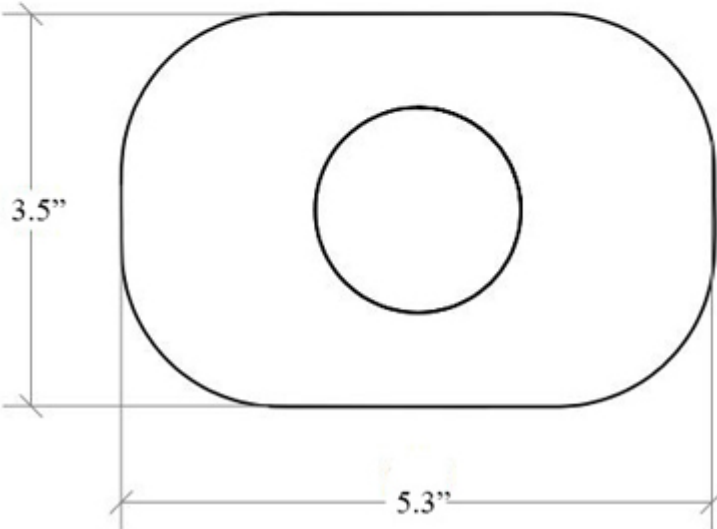

Product Specs Sheets

Cover Page

Saon 3902

Features

- Soap Dish
- Available in 3 Colors: Orange, Fuchsia and Grey
- Made of Silicone
- Made in Italy

SKU# | Option:

- Saon 3902.15 | Orange
- Saon 3902.16 | Fuchsia
- Saon 3902.17 | Grey

Finishes:

-  Orange
-  Fuchsia
-  Grey

* WS Bath Collections reserves the right to revise dimensions or information on this sheet without notice

Collection Saon	Model Saon 3902	Dimensions Metric <i>1 inch = 2.54 cm</i> <i>1 inch = 25.4 mm</i>	 1051 Lea Drive - Collegeville, PA 19426 Tel. 215 513 9400 - Fax 610 831 0215 www.ws bathcollections.com - info@ws bathcollections.com
-----------------------------	-----------------------------	---	---

* WS Bath Collections reserves the right to revise dimensions or information on this sheet without notice

<p>Collection Saon</p>	<p>Model Saon 3902</p>	<p>Dimensions Metric <i>1 inch = 2.54 cm</i> <i>1 inch = 25.4 mm</i></p>	<p> 1051 Lea Drive - Collegeville, PA 19426 Tel. 215 513 9400 - Fax 610 831 0215 www.ws bathcollections.com - info@ws bathcollections.com</p>
-------------------------------------	-------------------------------------	--	---