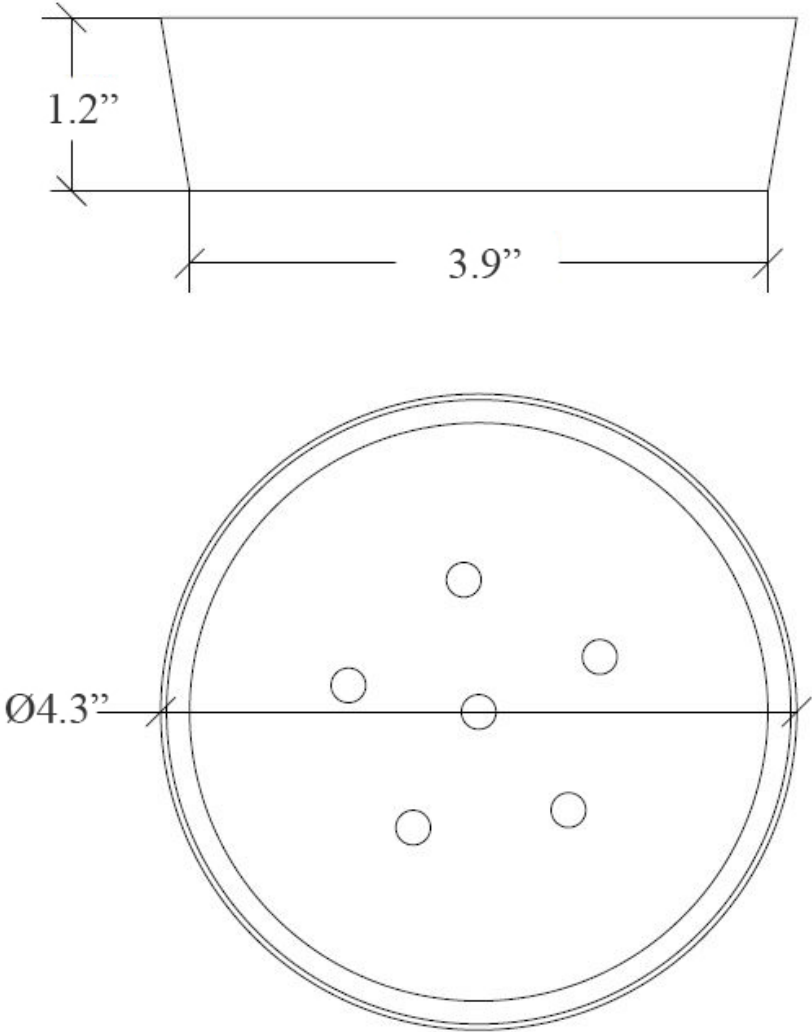

Dimensions Metric

1 inch = 2.54 cm

1 inch = 25.4 mm

WS[®]
BATH
COLLECTIONS

1051 Lea Drive - Collegeville, PA 19426
Tel. 215 513 9400 - Fax 610 831 0215

www.ws bathcollections.com - info@ws bathcollections.com

* WS Bath Collections reserves the right to revise dimensions or information on this sheet without notice

<p>Collection Saon</p>	<p>Model Saon 4013</p>	<p>Dimensions Metric <i>1 inch = 2.54 cm</i> <i>1 inch = 25.4 mm</i></p>	<p> 1051 Lea Drive - Collegeville, PA 19426 Tel. 215 513 9400 - Fax 610 831 0215 www.ws bathcollections.com - info@ws bathcollections.com</p>
-------------------------------------	-------------------------------------	--	---