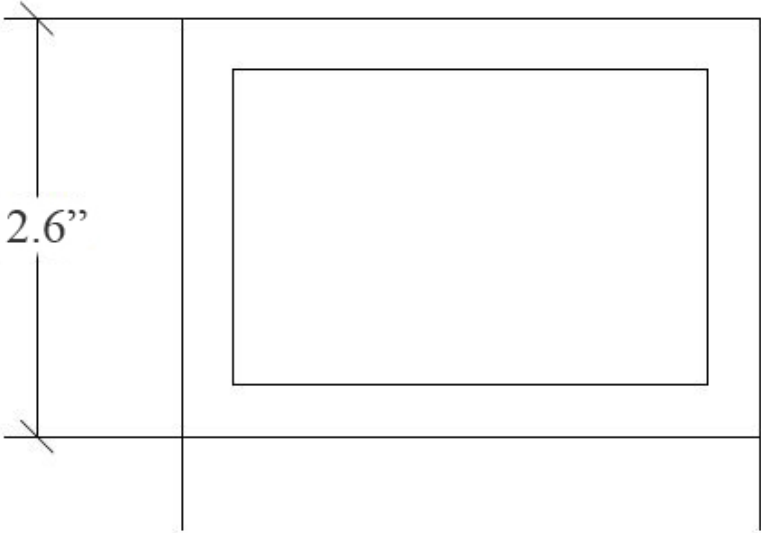

* WS Bath Collections reserves the right to revise dimensions or information on this sheet without notice

Collection | Saon	Model | Saon 4031	Dimensions Metric <i>1 inch = 2.54 cm</i> <i>1 inch = 25.4 mm</i>	 1051 Lea Drive - Collegeville, PA 19426 Tel. 215 513 9400 - Fax 610 831 0215 www.ws bathcollections.com - info@ws bathcollections.com