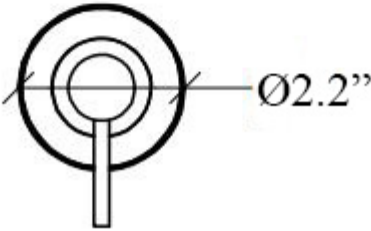

*1 inch = 2.54 cm*

*1 inch = 25.4 mm*

**WS**<sup>®</sup>  
**BATH**  
**COLLECTIONS**

1051 Lea Drive - Collegeville, PA 19426  
Tel. 215 513 9400 - Fax 610 831 0215

[www.ws bathcollections.com](http://www.ws bathcollections.com) - [info@ws bathcollections.com](mailto:info@ws bathcollections.com)

\* WS Bath Collections reserves the right to revise dimensions or information on this sheet without notice

<b>Collection  </b> Saon	<b>Model  </b> Saon 4400	Dimensions Metric <i>1 inch = 2.54 cm</i> <i>1 inch = 25.4 mm</i>	 1051 Lea Drive - Collegeville, PA 19426 Tel. 215 513 9400 - Fax 610 831 0215 <a href="http://www.ws bathcollections.com">www.ws bathcollections.com</a> - <a href="mailto:info@ws bathcollections.com">info@ws bathcollections.com</a>
-----------------------------	-----------------------------	---	---