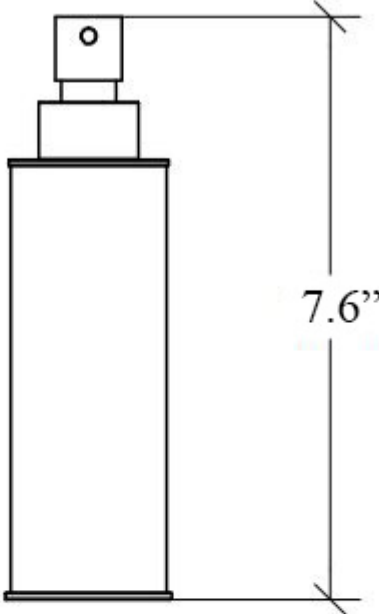

## Finishes:

Polished Chrome

Matte Black

\* WS Bath Collections reserves the right to revise dimensions or information on this sheet without notice

**Collection |**  
Saon

**Model |**  
Saon 4400

Dimensions Metric

*1 inch = 2.54 cm*

*1 inch = 25.4 mm*

**WS**<sup>®</sup>  
**BATH**  
**COLLECTIONS**

1051 Lea Drive - Collegeville, PA 19426  
Tel. 215 513 9400 - Fax 610 831 0215

[www.ws bathcollections.com](http://www.ws bathcollections.com) - [info@ws bathcollections.com](mailto:info@ws bathcollections.com)

\* WS Bath Collections reserves the right to revise dimensions or information on this sheet without notice

<b>Collection  </b> Saon	<b>Model  </b> Saon 4400	Dimensions Metric <i>1 inch = 2.54 cm</i> <i>1 inch = 25.4 mm</i>	 1051 Lea Drive - Collegeville, PA 19426 Tel. 215 513 9400 - Fax 610 831 0215 <a href="http://www.ws bathcollections.com">www.ws bathcollections.com</a> - <a href="mailto:info@ws bathcollections.com">info@ws bathcollections.com</a>
-----------------------------	-----------------------------	---	---