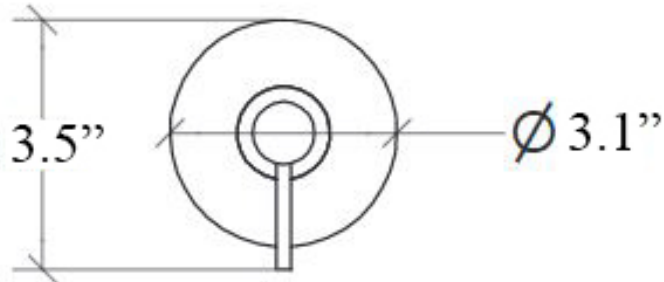

Dimensions Metric

1 inch = 2.54 cm

1 inch = 25.4 mm

WS[®]
BATH
COLLECTIONS

1051 Lea Drive - Collegeville, PA 19426
Tel. 215 513 9400 - Fax 610 831 0215

www.ws bathcollections.com - info@ws bathcollections.com

* WS Bath Collections reserves the right to revise dimensions or information on this sheet without notice

<p>Collection Saon</p>	<p>Model Saon 44023</p>	<p>Dimensions Metric <i>1 inch = 2.54 cm</i> <i>1 inch = 25.4 mm</i></p>	<p> 1051 Lea Drive - Collegeville, PA 19426 Tel. 215 513 9400 - Fax 610 831 0215 www.ws bathcollections.com - info@ws bathcollections.com</p>
-------------------------------------	--------------------------------------	--	---