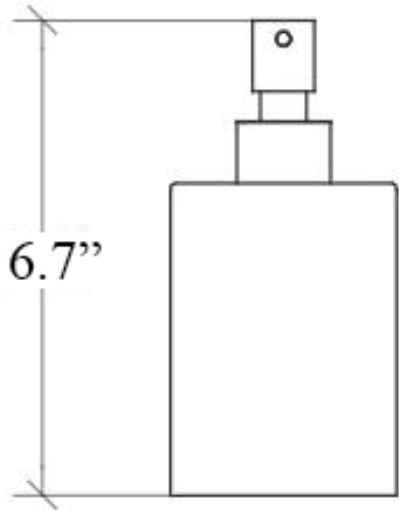

Dimensions Metric

1 inch = 2.54 cm

1 inch = 25.4 mm

WS[®]
BATH
COLLECTIONS

1051 Lea Drive - Collegeville, PA 19426
Tel. 215 513 9400 - Fax 610 831 0215

www.ws bathcollections.com - info@ws bathcollections.com

* WS Bath Collections reserves the right to revise dimensions or information on this sheet without notice

<p>Collection Saon</p>	<p>Model Saon 44023</p>	<p>Dimensions Metric <i>1 inch = 2.54 cm</i> <i>1 inch = 25.4 mm</i></p>	<p> 1051 Lea Drive - Collegeville, PA 19426 Tel. 215 513 9400 - Fax 610 831 0215 www.ws bathcollections.com - info@ws bathcollections.com</p>
-------------------------------------	--------------------------------------	--	---